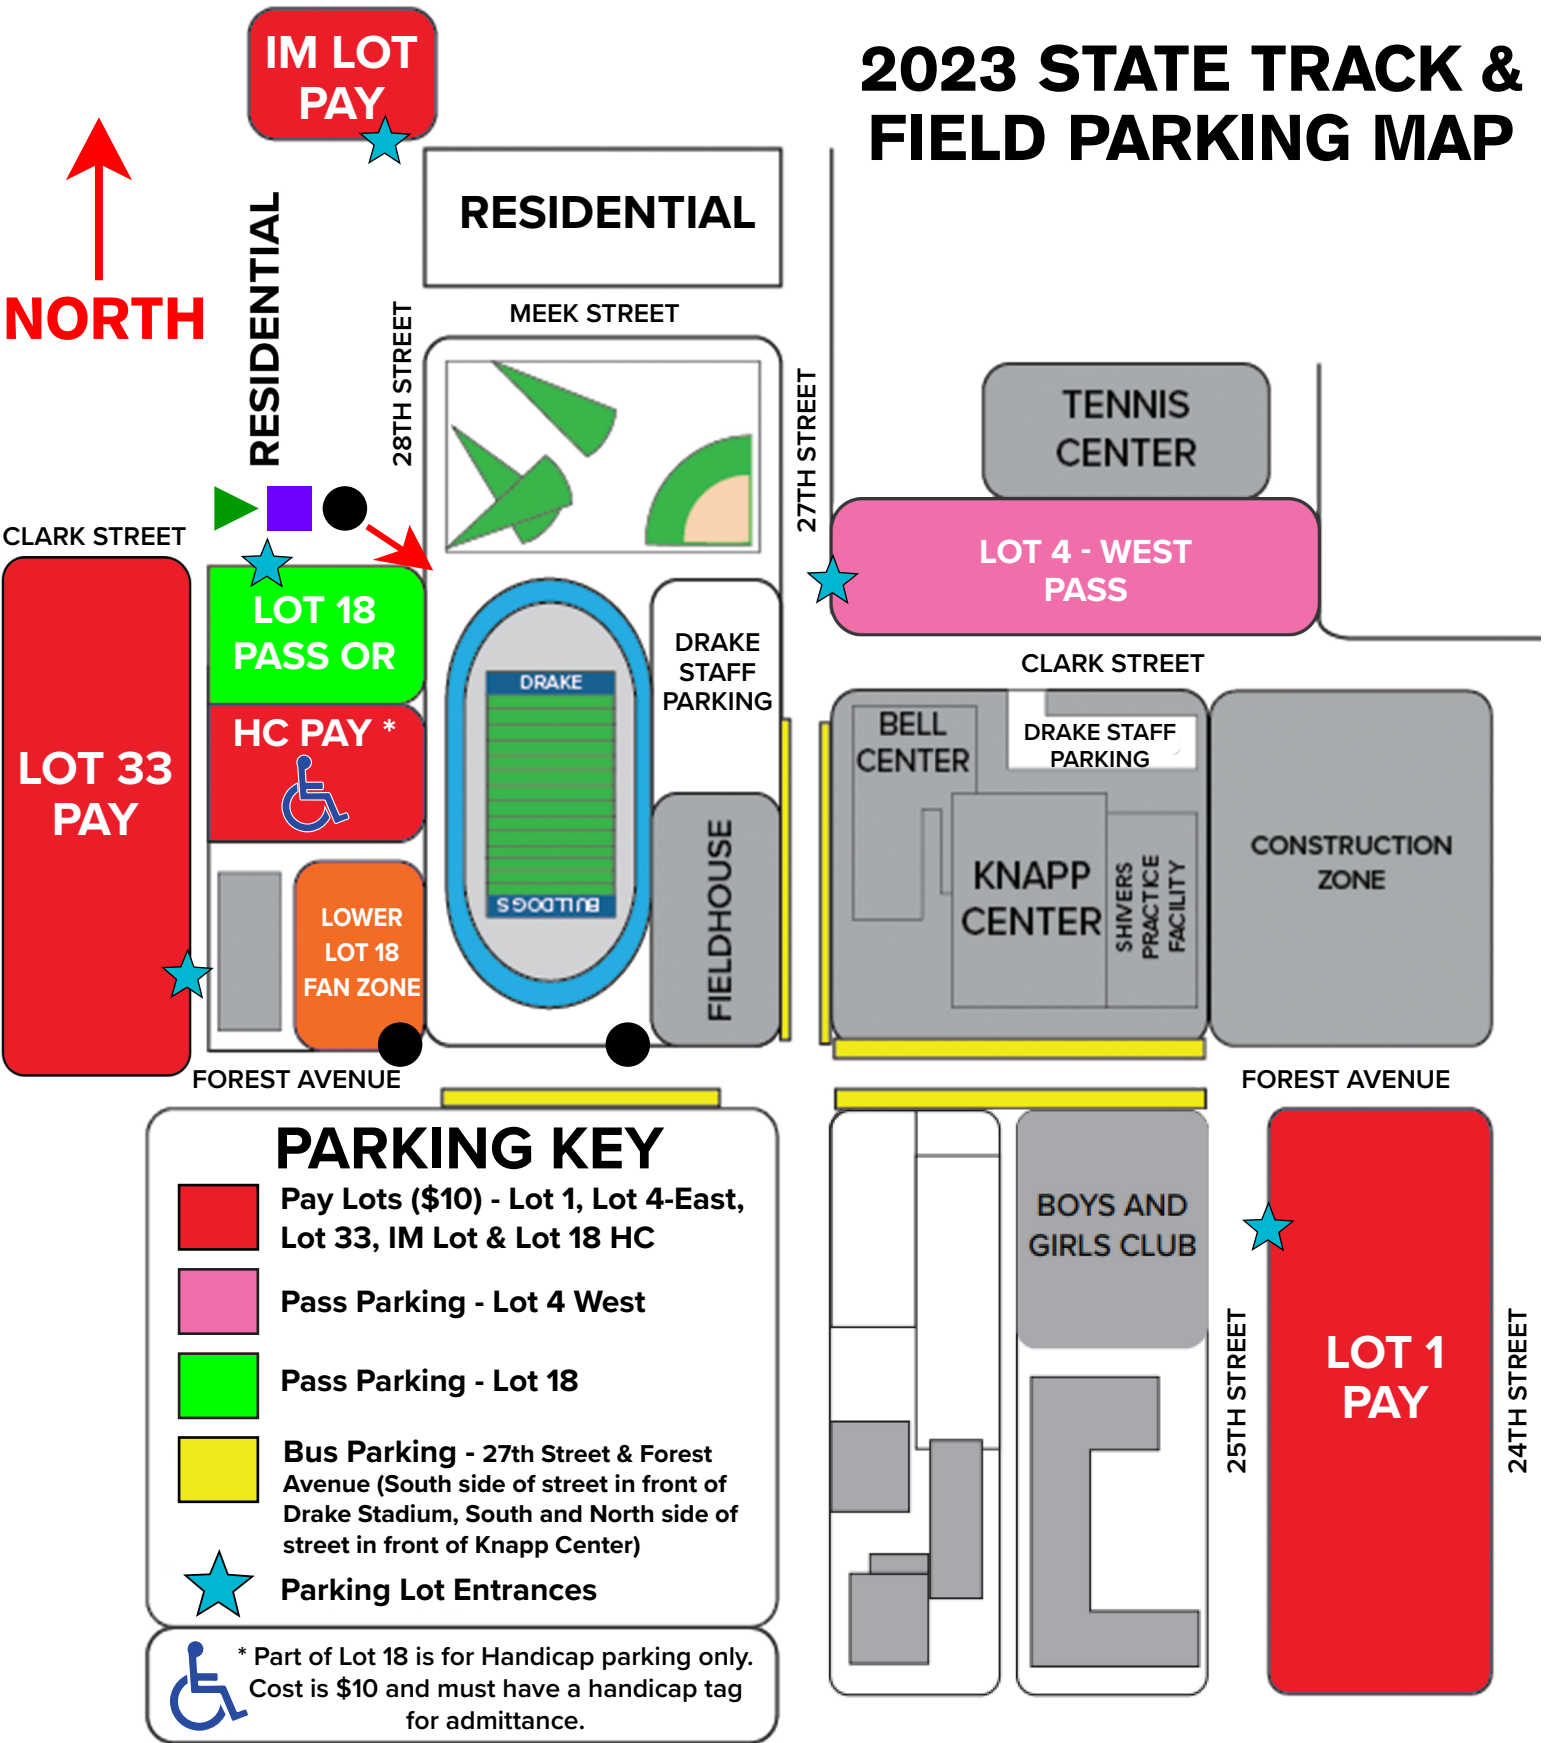

2023 STATE TRACK & FIELD PARKING MAP

**** Forest Avenue will be closed between 27th street and 29th street ****

-  **HOMETOWN TICKETING ENTRANCE**
-  **ADMINISTRATION ENTRANCE (NW ONLY)**
-  **MEDIA ENTRANCE (NW ONLY)**