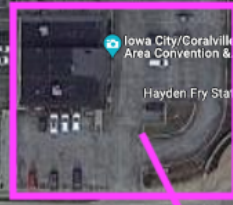

Media Designated Parking

Media Entrance: Single Door to the right of main Xstream entrance doors