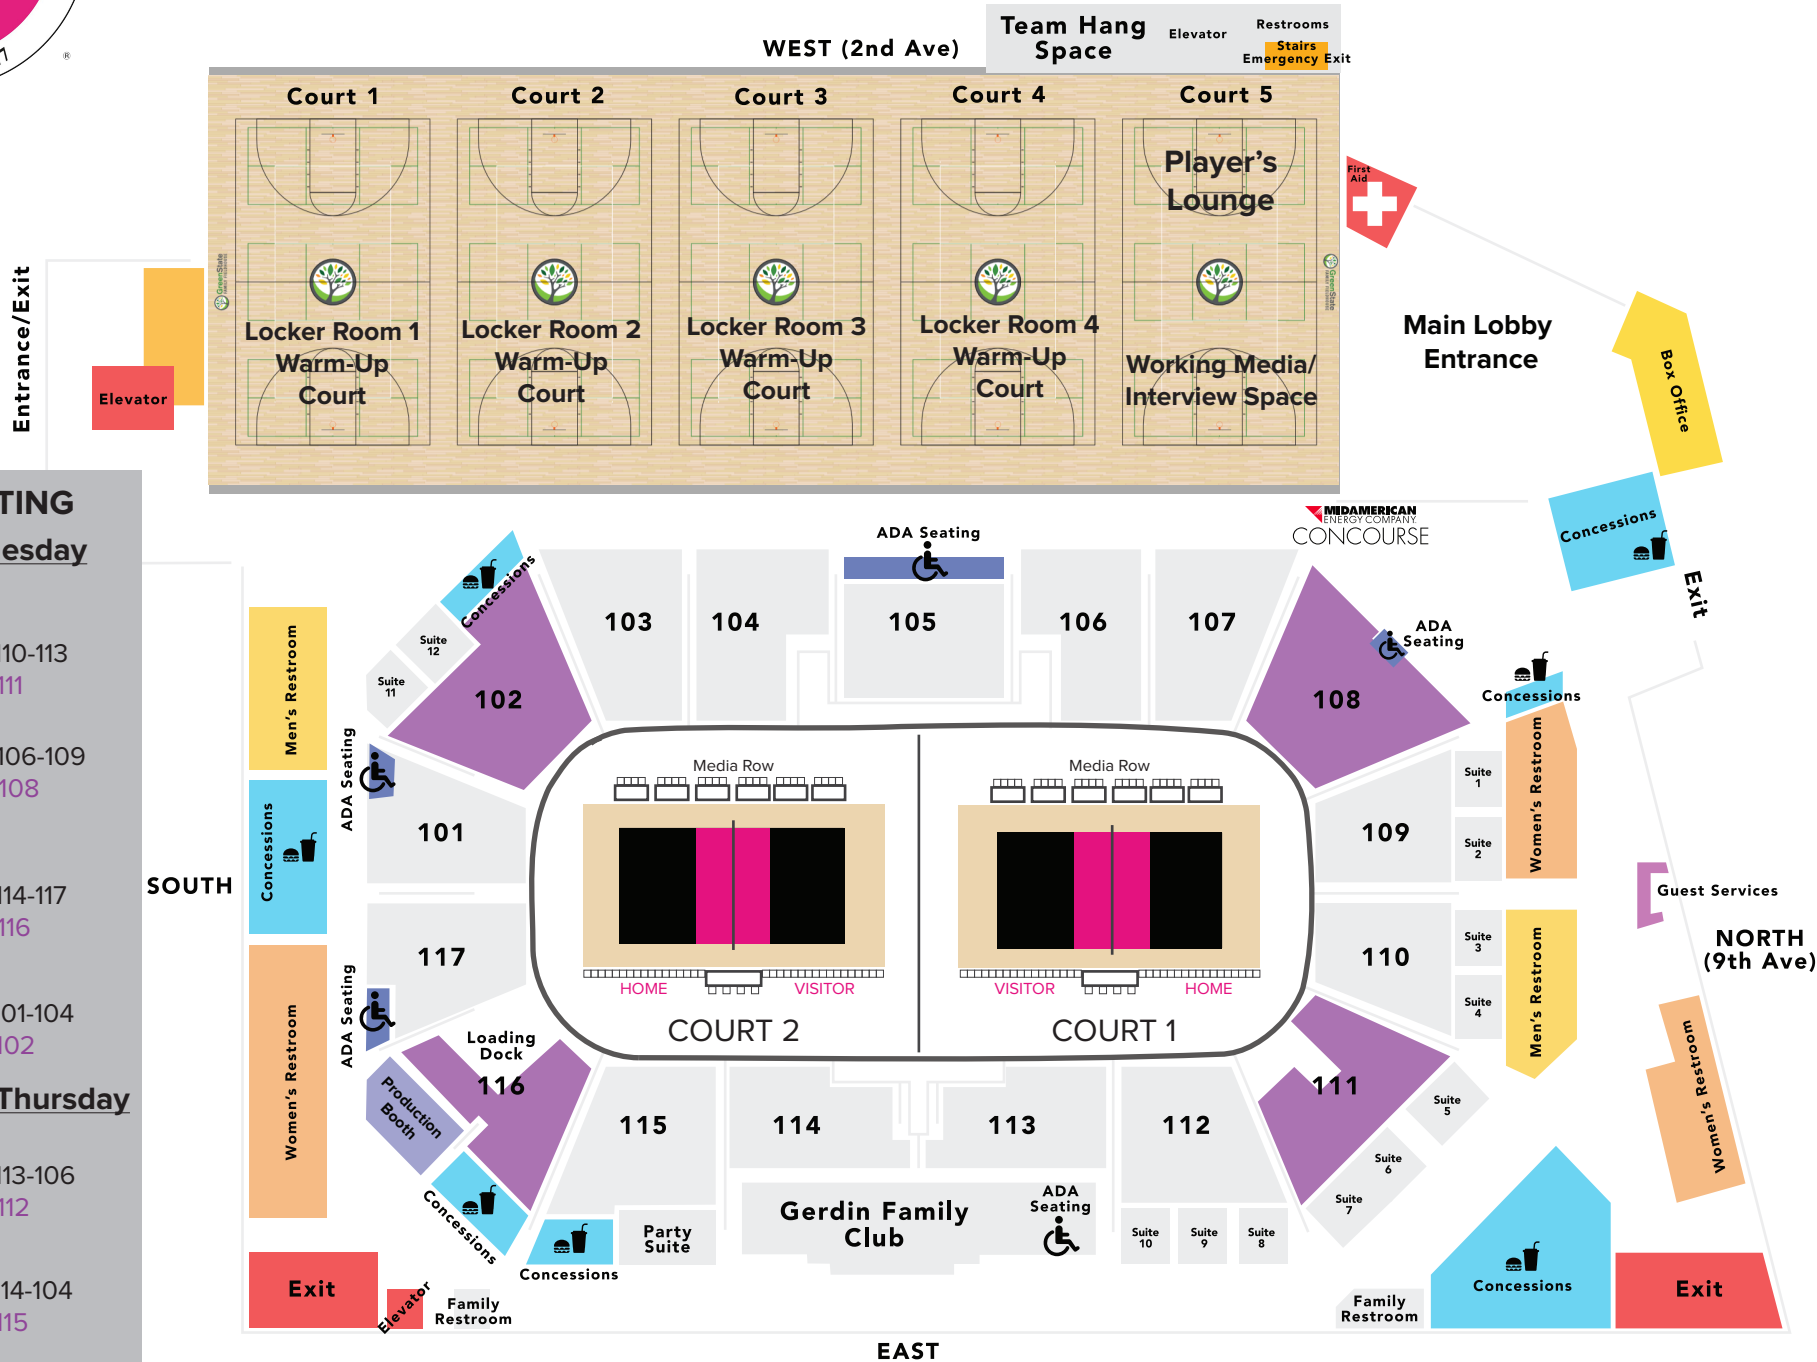

CONCOURSE LEVEL

POWERED BY **Mediacom**.

TEAM SEATING
Monday - Wednesday

Court 1
* Home Team
Sections 110-113
Students 111
* Visiting Team
Sections 106-109
Students 108

Court 2
* Home Team
Sections 114-117
Students 116
* Visiting Team
Sections 101-104
Students 102

Championship Thursday
* Home Team
Sections 113-106
Students 112
* Visiting Team
Sections 114-104
Students 115