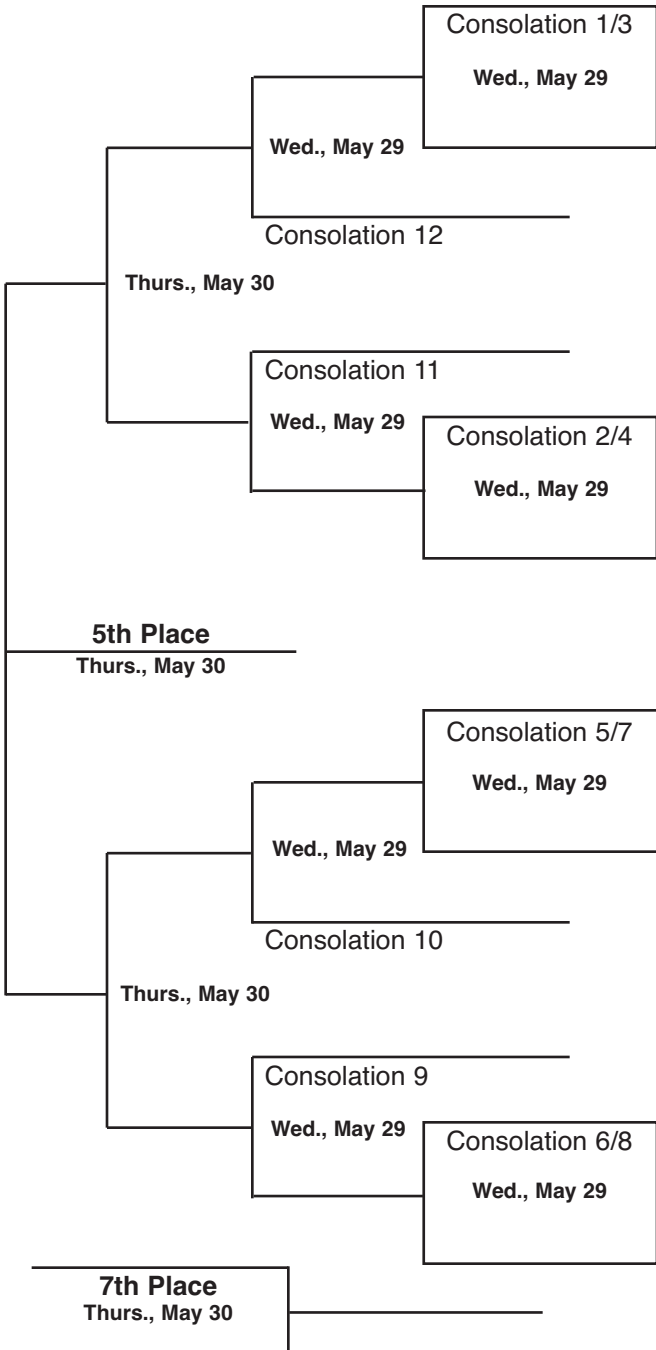

2019 State Tennis Tournament - Class 1A Doubles Draw

Consolation Bracket

No Add Scoring

C Taylor Hogan & Elysse Trost (Waterloo Columbus) (#1 seed)

RU Sarah Abu Nameh & Maddie Abu Nameh (Xavier)

Wed., May 29 **Match 1**

Wed., May 29 **Match 3**

RU Abby Davis & Megan Brock (Independence)

C Nichole Gilbert & Natalie Gilbert (Shenandoah) (#4 seed)

Wed., May 29 **Match 4**

C Kendall Evans & Josie Condon (Estherville-LC) (#3 seed)

Match 10

Wed., May 29

Match 11

Wed., May 29

Match 12

Wed., May 29

Thurs., May 30

1st Place

Thurs., May 30

Thurs., May 30

3rd Place

Thurs., May 30