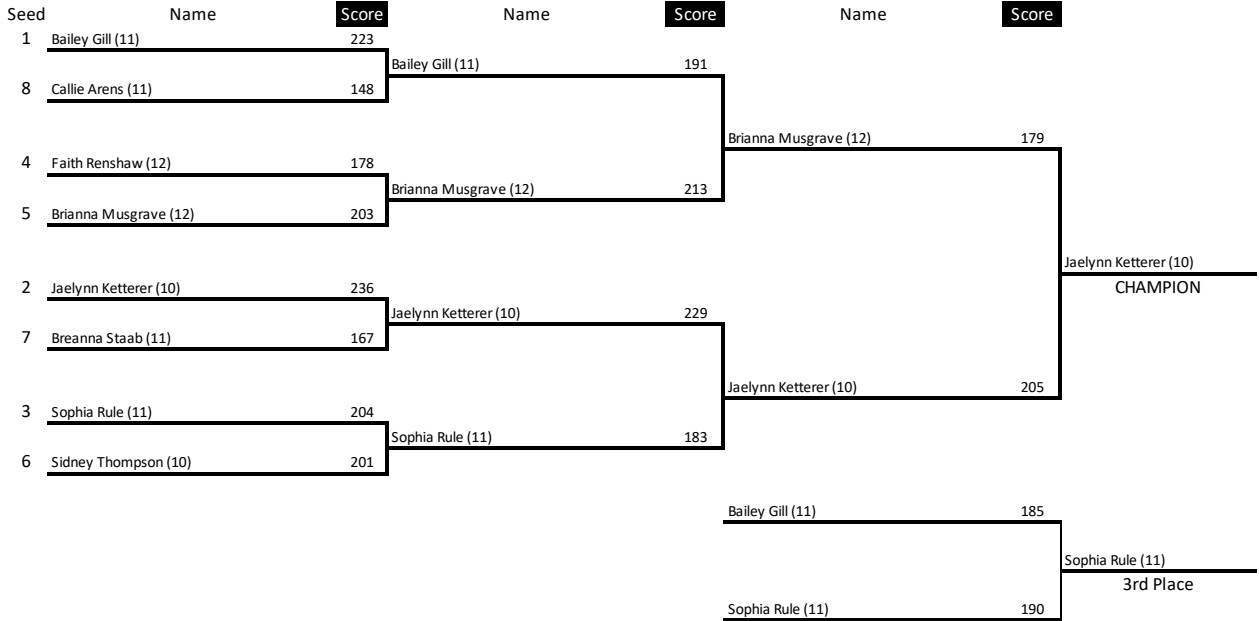

# 2A Bracket

Top 8 Individual Scores	
Name	Score
1 Bailey Gill (11)	739
8 Callie Arens (11)	596
4 Faith Renshaw (12)	673
5 Brianna Musgrave (12)	618
2 Jaelynn Ketterer (10)	691
7 Breanna Staab (11)	600
3 Sophia Rule (11)	675
6 Sidney Thompson (10)	616

Top 8 Individual Scores			
	Name	School	Score
1	Bailey Gill (11)	LeMars	739
2	Jaelynn Ketterer (10)	Keokuk	691
3	Sophia Rule (11)	Keokuk	675
4	Faith Renshaw (12)	Lewis Central	673
5	Brianna Musgrave (12)	Denison-Schleswig	618
6	Sidney Thompson (10)	Oskaloosa	616
7	Breanna Staab (11)	MMCRU	600
8	Callie Arens (11)	MMCRU	596