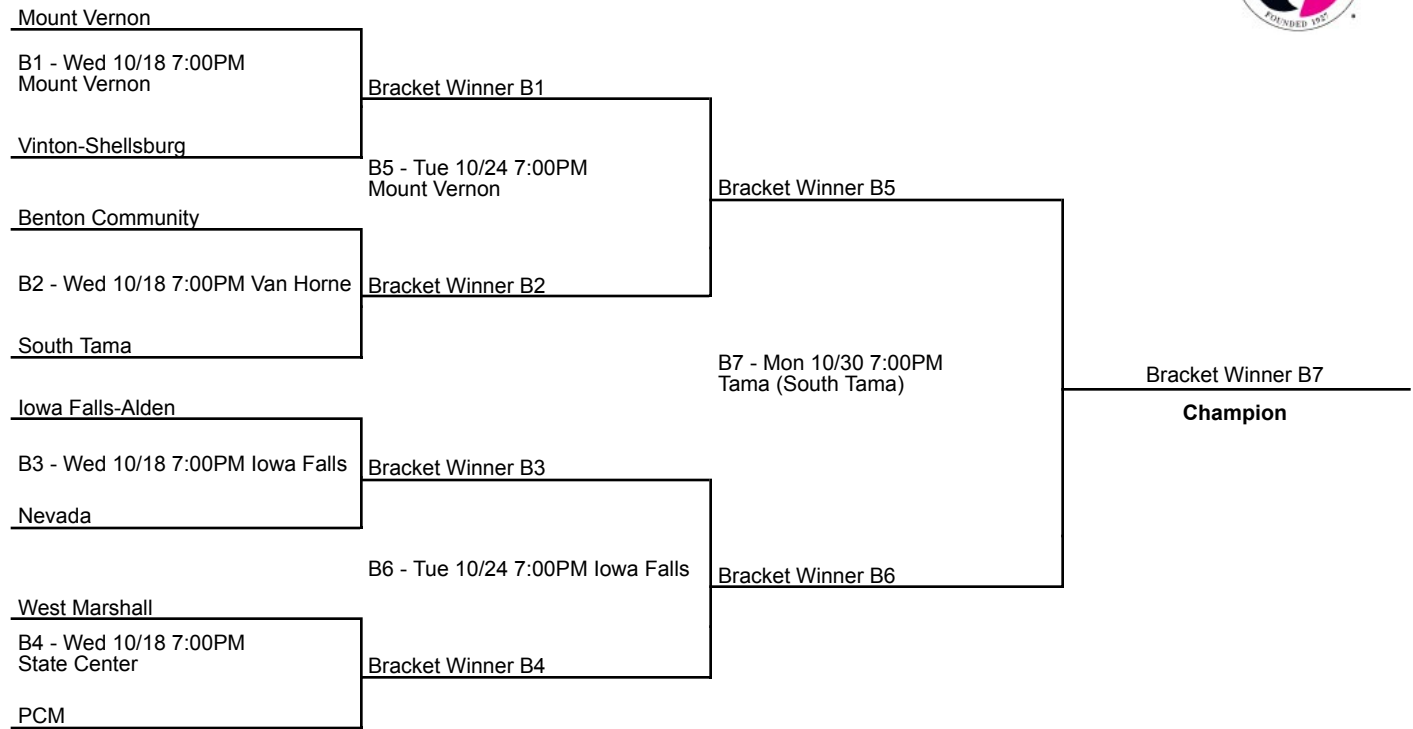

Class 3A - Region 6