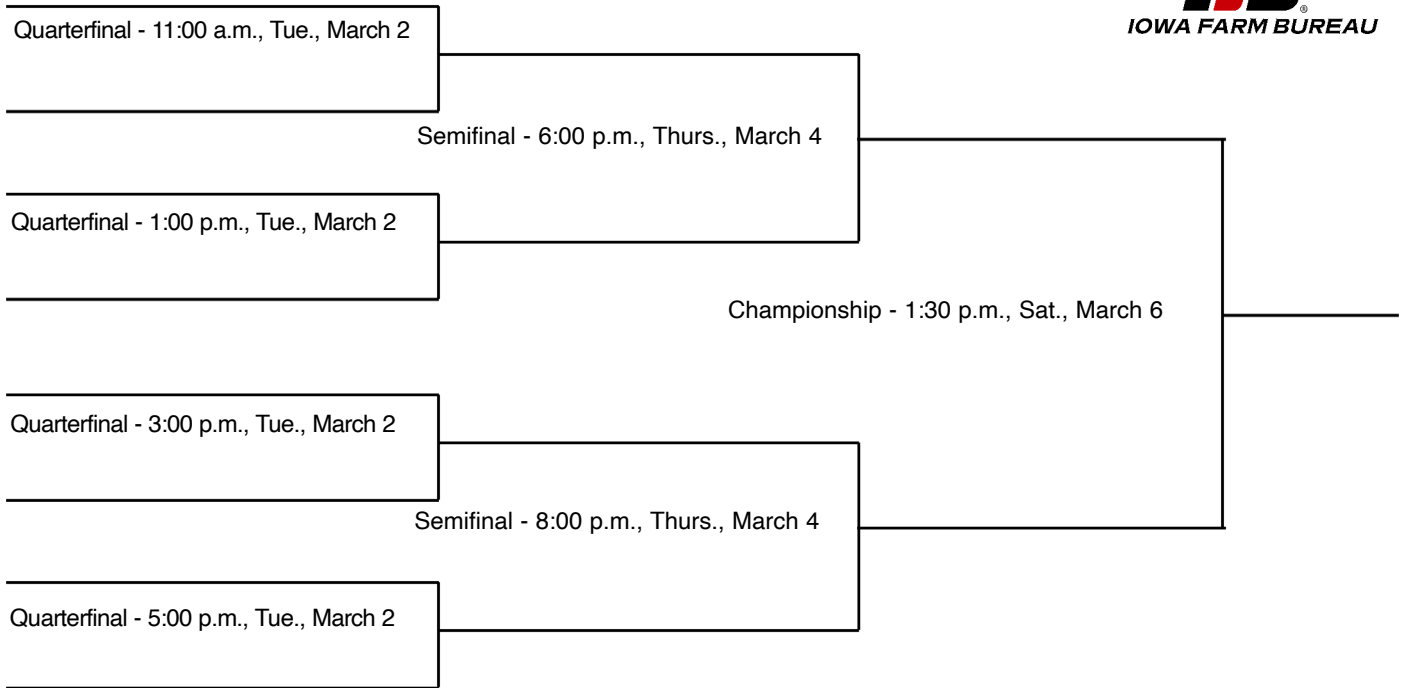

2021 CLASS 5A TOURNAMENT PAIRINGS

2021 CLASS 3A TOURNAMENT PAIRINGS

#1 Cherokee (22-0)

The highest seeds are the designated home teams and will wear white jerseys

2021 CLASS 4A TOURNAMENT PAIRINGS

2021 CLASS 2A TOURNAMENT PAIRINGS

The highest seeds are the designated home teams and will wear white jerseys

2021 CLASS 1A TOURNAMENT PAIRINGS

The highest seeds are the designated home teams and will wear white jerseys