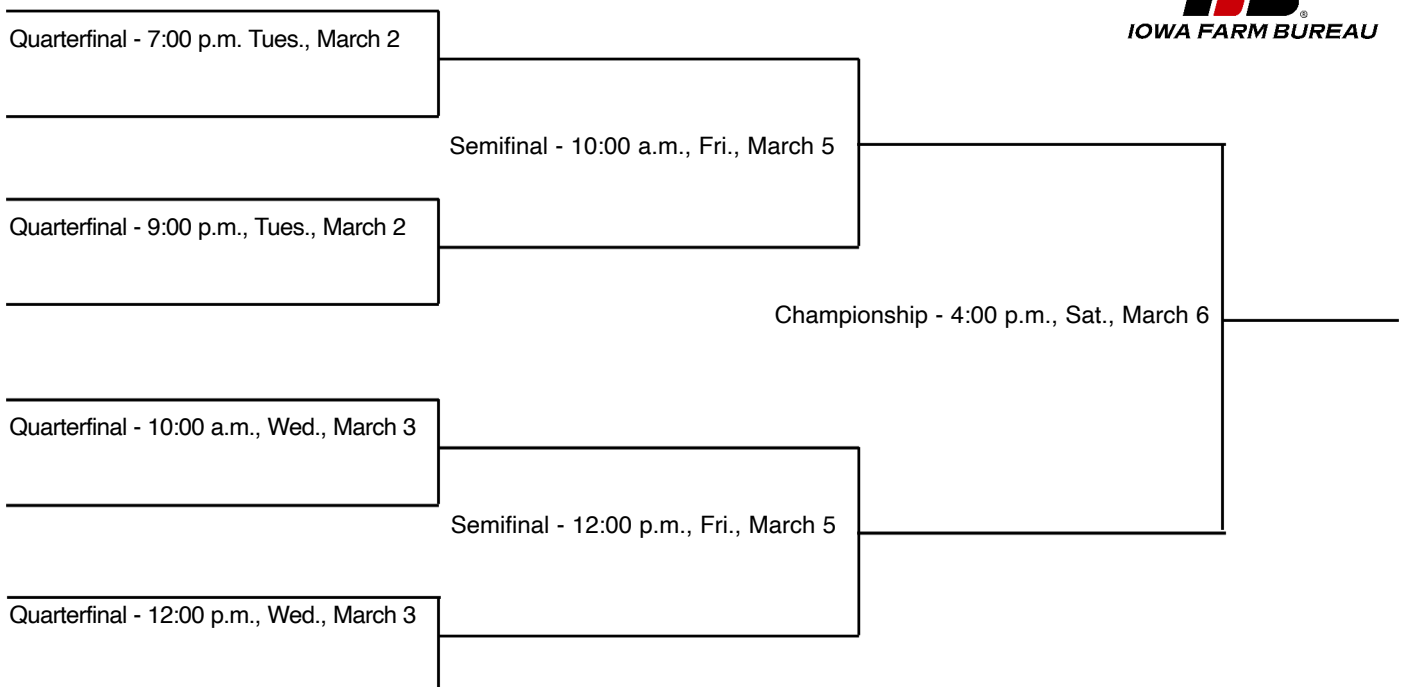

2021 CLASS 5A TOURNAMENT PAIRINGS

2021 CLASS 3A TOURNAMENT PAIRINGS

#1 Cherokee (22-0)

The highest seeds are the designated home teams and will wear white jerseys

2021 CLASS 4A TOURNAMENT PAIRINGS

2021 CLASS 2A TOURNAMENT PAIRINGS

The highest seeds are the designated home teams and will wear white jerseys

2021 CLASS 1A TOURNAMENT PAIRINGS

The highest seeds are the designated home teams and will wear white jerseys