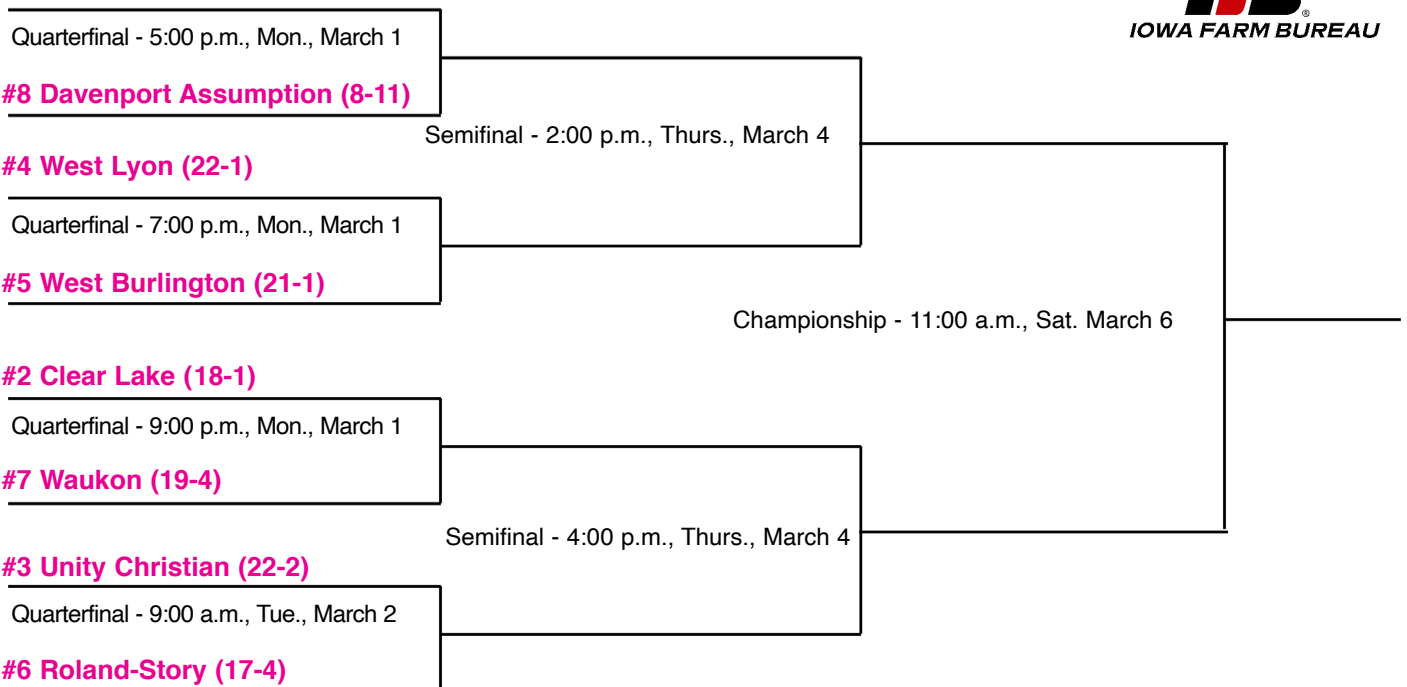

2021 CLASS 5A TOURNAMENT PAIRINGS

2021 CLASS 3A TOURNAMENT PAIRINGS

#1 Cherokee (22-0)

The highest seeds are the designated home teams and will wear white jerseys

2021 CLASS 4A TOURNAMENT PAIRINGS

2021 CLASS 2A TOURNAMENT PAIRINGS

The highest seeds are the designated home teams and will wear white jerseys

2021 CLASS 1A TOURNAMENT PAIRINGS

The highest seeds are the designated home teams and will wear white jerseys