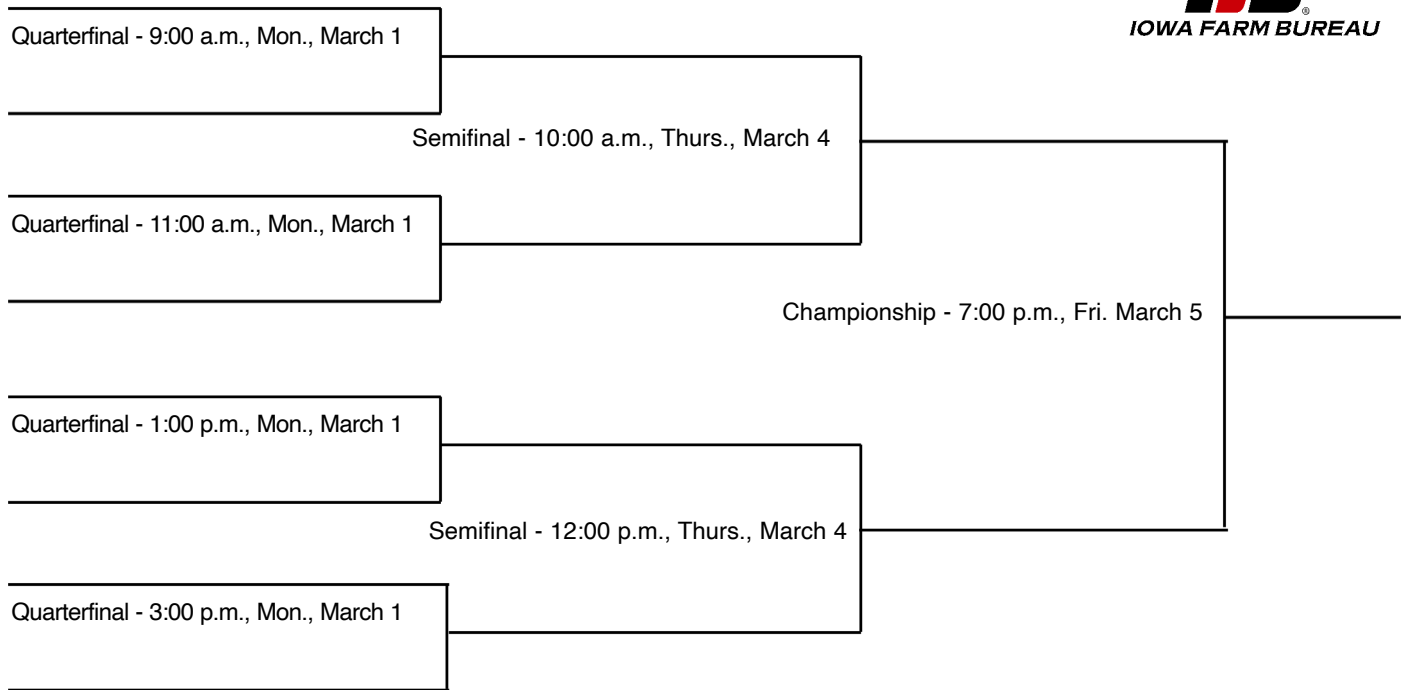

2021 CLASS 5A TOURNAMENT PAIRINGS

2021 CLASS 3A TOURNAMENT PAIRINGS

#1 Cherokee (22-0)

The highest seeds are the designated home teams and will wear white jerseys

2021 CLASS 4A TOURNAMENT PAIRINGS

2021 CLASS 2A TOURNAMENT PAIRINGS

The highest seeds are the designated home teams and will wear white jerseys

2021 CLASS 1A TOURNAMENT PAIRINGS

The highest seeds are the designated home teams and will wear white jerseys