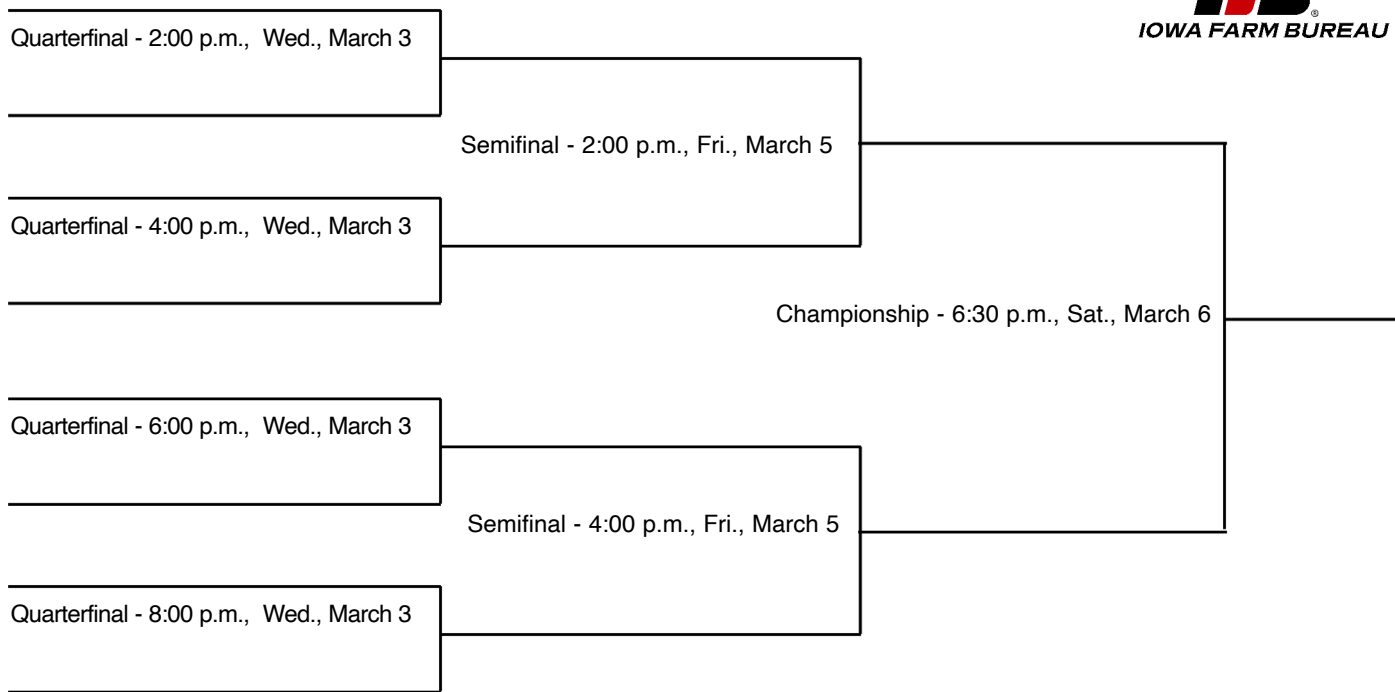

2021 CLASS 5A TOURNAMENT PAIRINGS

2021 CLASS 3A TOURNAMENT PAIRINGS

#1 Cherokee (22-0)

The highest seeds are the designated home teams and will wear white jerseys

2021 CLASS 4A TOURNAMENT PAIRINGS

2021 CLASS 2A TOURNAMENT PAIRINGS

The highest seeds are the designated home teams and will wear white jerseys

2021 CLASS 1A TOURNAMENT PAIRINGS

The highest seeds are the designated home teams and will wear white jerseys