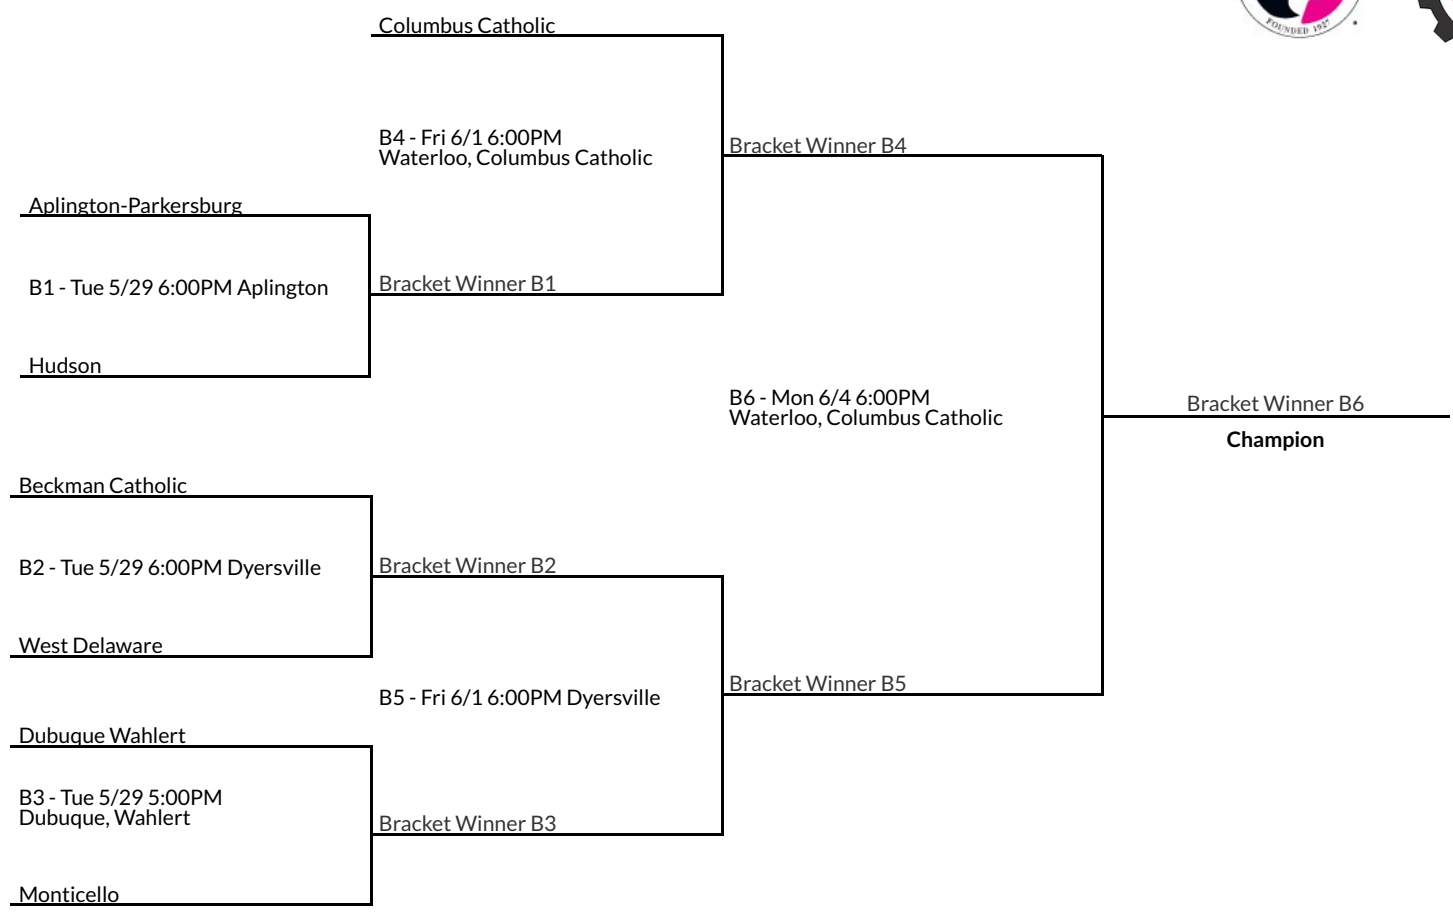

B5 - Fri 6/1 5:00PM
Center Point (Fross Park)

Bracket Winner B5

Grundy Center/Gladbrook-Reinbeck

B2 - Tue 5/29 6:00PM Reinbeck

Bracket Winner B2

Vinton-Shellsburg

B7 - Mon 6/4 5:00PM
Center Point (Fross Park)

Bracket Winner B7

Champion

Bondurant-Farrar

B3 - Tue 5/29 6:00PM Bondurant

Bracket Winner B3

Pella Christian

B6 - Fri 6/1 6:00PM Bondurant

Bracket Winner B6

Knoxville

B4 - Tue 5/29 6:00PM Knoxville

Bracket Winner B4

Centerville

1A-Region 6

1A-Region 7

1A-Region 8

Davenport Assumption