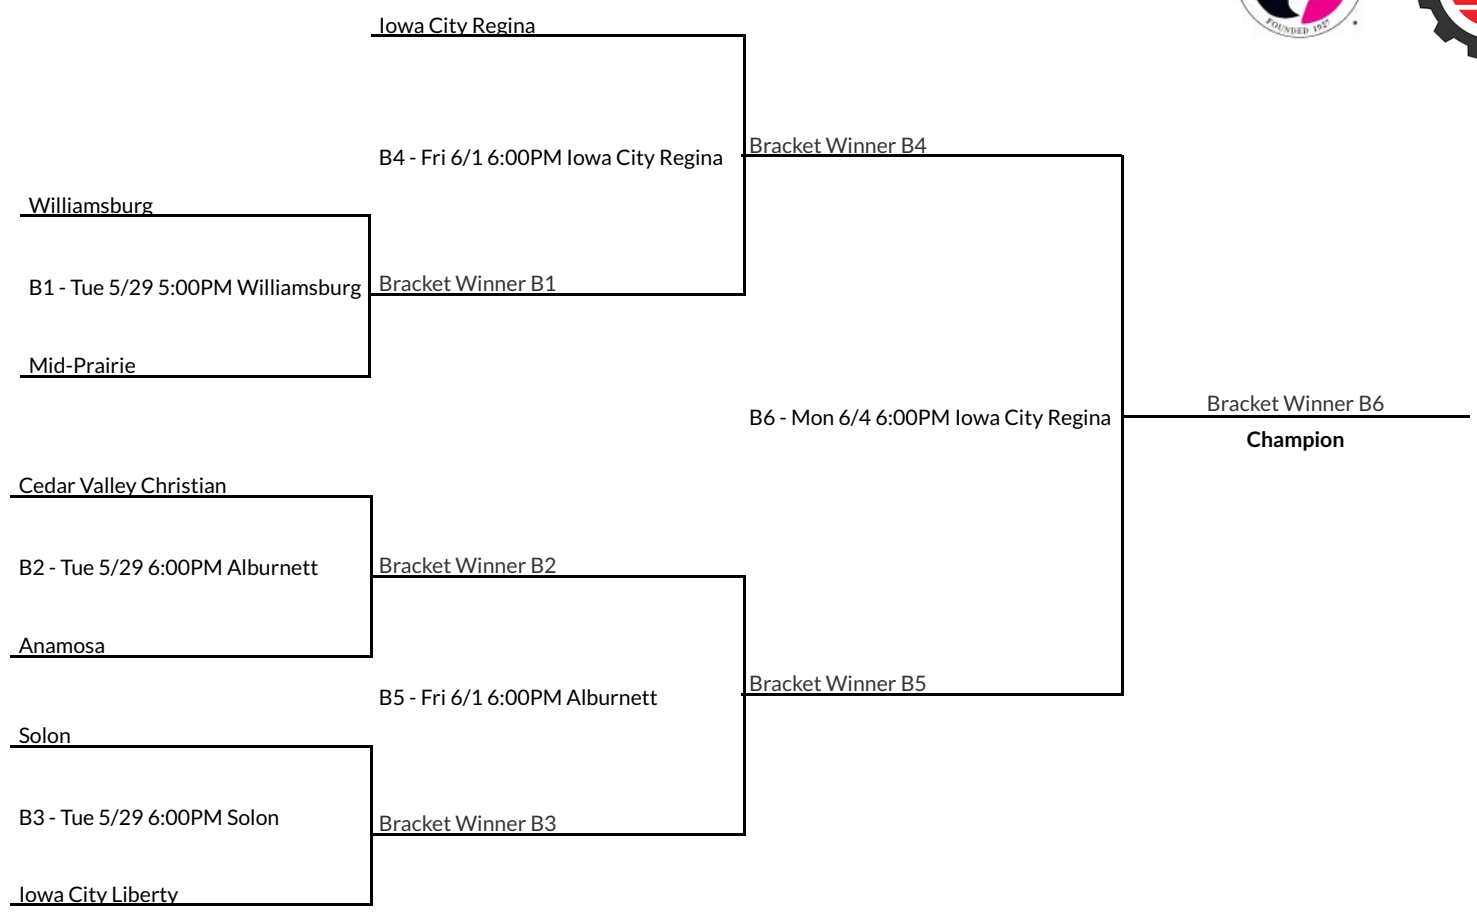

Knoxville

B4 - Tue 5/29 6:00PM Knoxville

Bracket Winner B4

Centerville

1A-Region 6

1A-Region 7

1A-Region 8

Davenport Assumption

B1 - Tue 5/29 6:00PM
Davenport, Assumption

Wapello

Marquette Catholic

B2 - Tue 5/29 5:00PM
Bellevue, Marquette Catholic

Northeast

Holy Trinity

B3 - Tue 5/29 6:00PM
West Point (South Park)

Columbus Community

West Liberty

B4 - Tue 5/29 6:00PM West Liberty

Mediapolis

Bracket Winner B1

B5 - Fri 6/1 6:00PM
Davenport, Assumption

Bracket Winner B2

Bracket Winner B3

B6 - Fri 6/1 6:00PM
West Point (South Park)