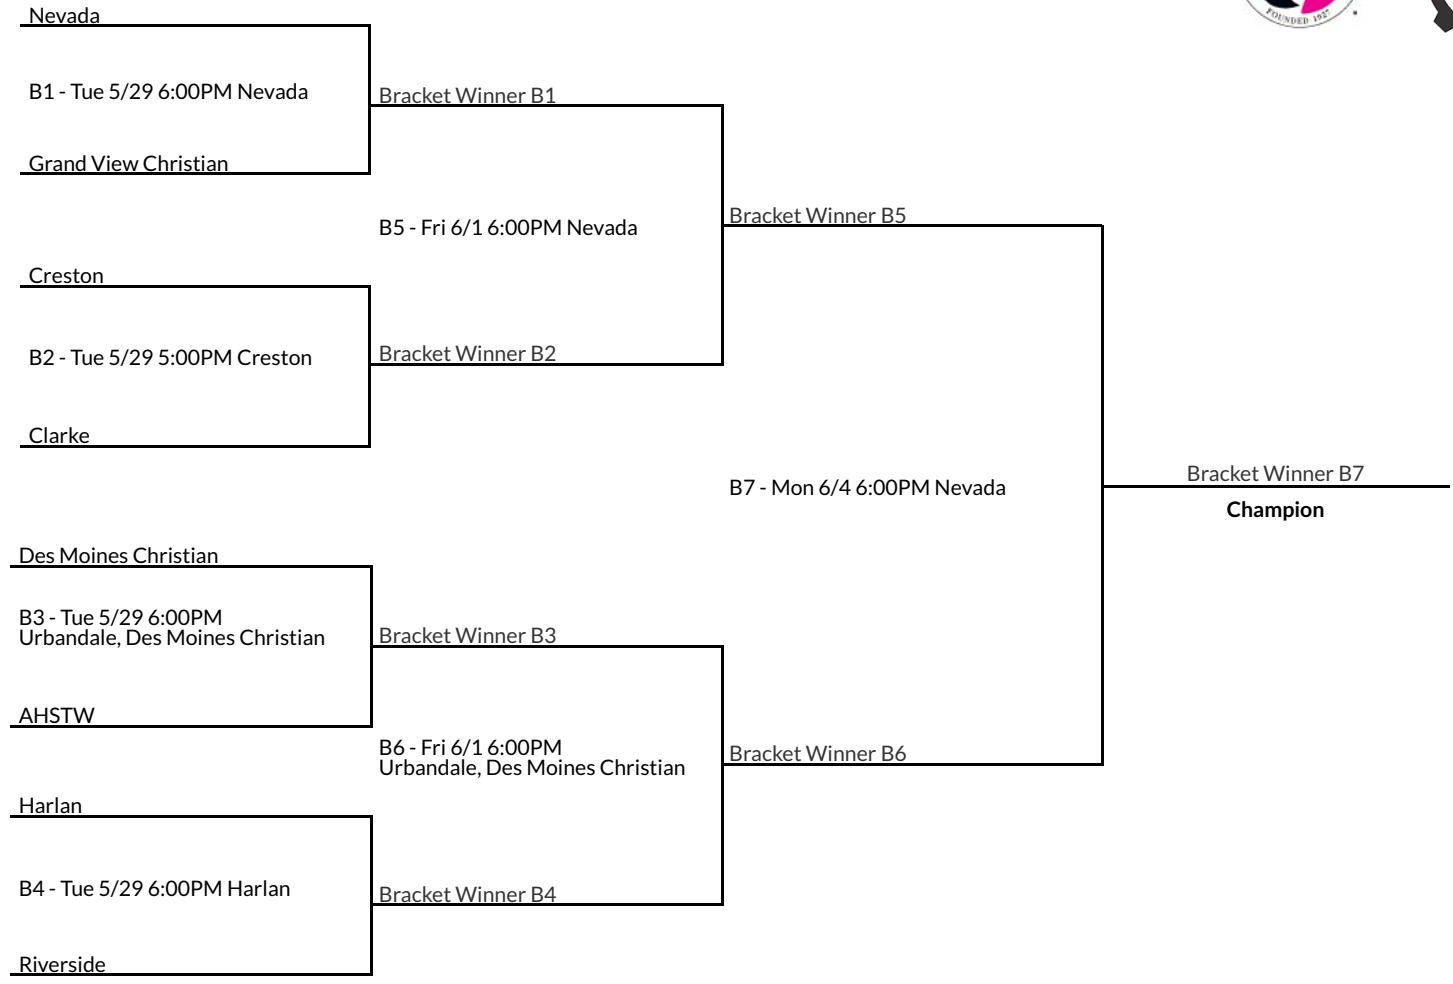

B3 - Tue 5/29 5:00PM
Hull, Western Christian

Sioux Center

MOC-Floyd Valley

B4 - Tue 5/29 6:00PM
Orange City (MOC-FV)

West Sioux

Bracket Winner B1

B5 - Fri 6/1 6:00PM
Sioux City, Bishop Heelan

Bracket Winner B2

Bracket Winner B3

B6 - Fri 6/1 5:00PM
Hull, Western Christian

Bracket Winner B4

Bracket Winner B5

B7 - Mon 6/4 6:00PM
Sioux City, Bishop Heelan

Bracket Winner B6

Bracket Winner B7

Champion

1A-Region 2

1A-Region 3

1A-Region 4

1A-Region 5

Center Point-Urbana

B1 - Tue 5/29 5:00PM
Center Point (Fross Park)

Bracket Winner B1

Benton Community