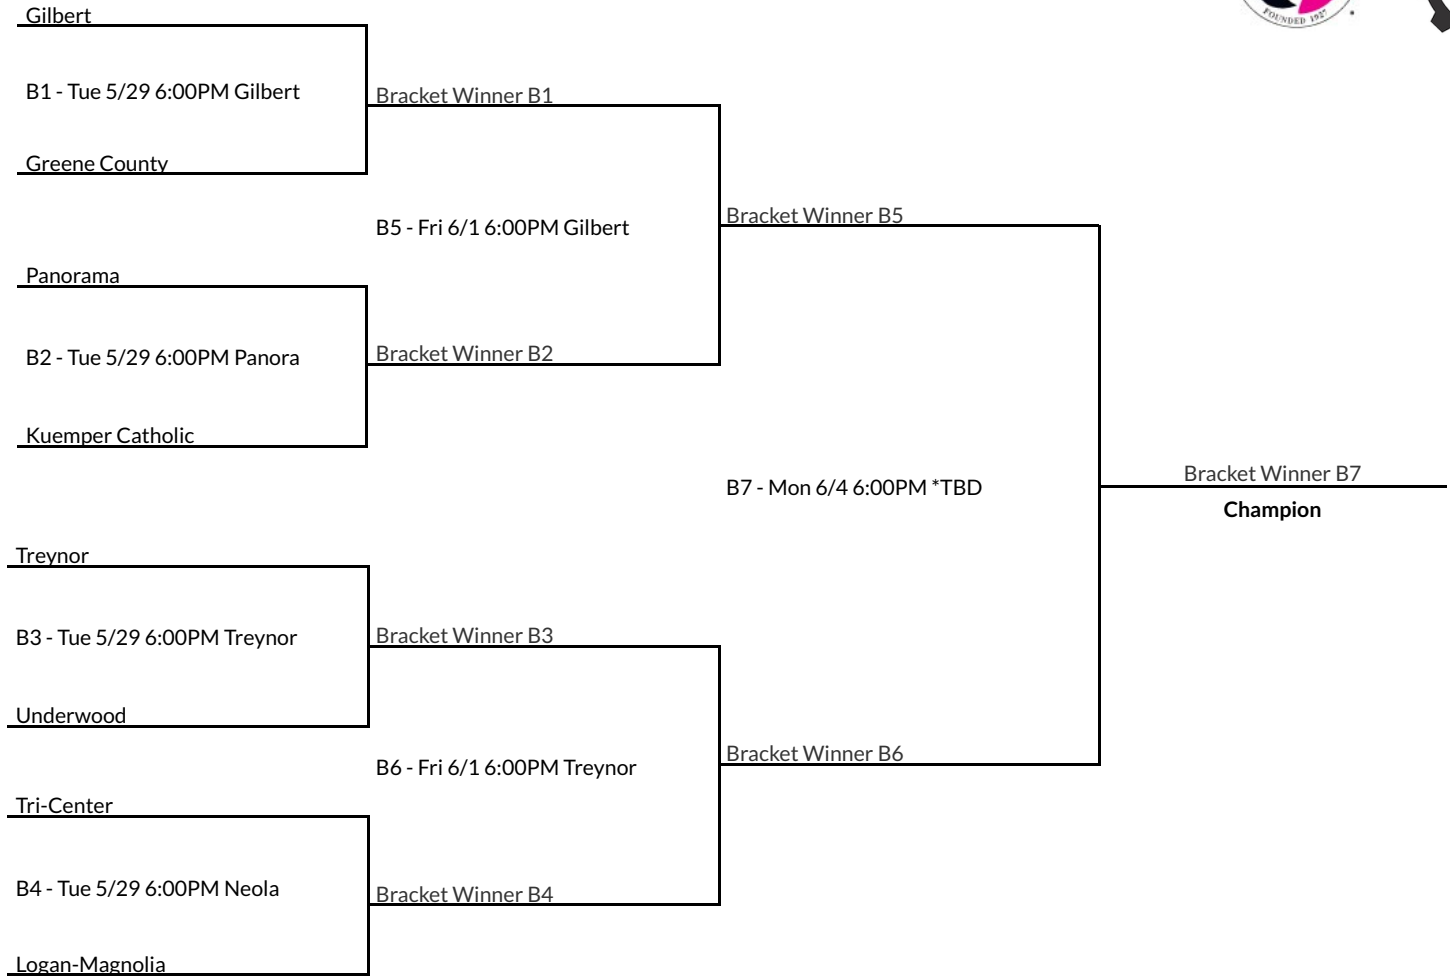

1A-Region 2