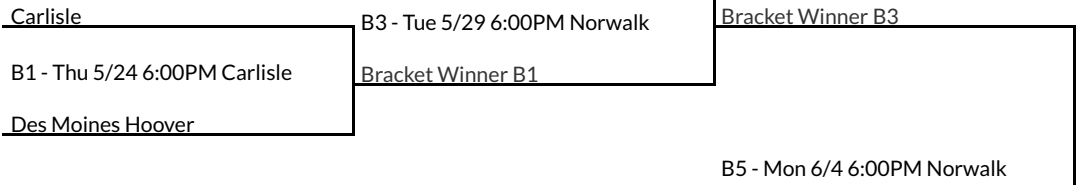

2A-Region 4

Norwalk