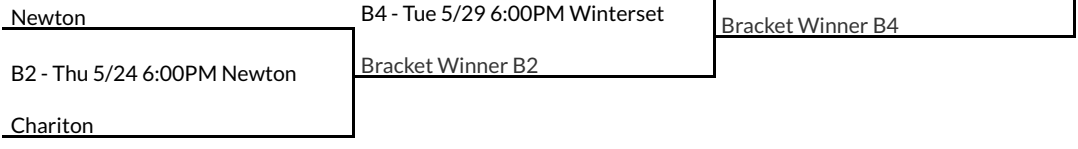

2A-Region 4

Norwalk

Winterset