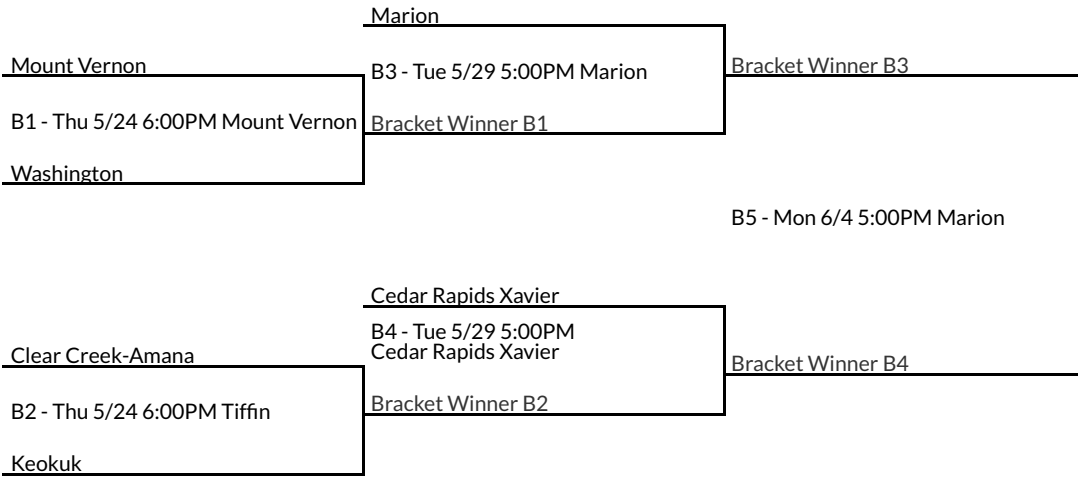

2A-Region 7

Marion

Mount Vernon

B1 - Thu 5/24 6:00PM Mount Vernon

Washington

B3 - Tue 5/29 5:00PM Marion

Bracket Winner B1

Bracket Winner B3

B5 - Mon 6/4 5:00PM Marion

Cedar Rapids Xavier

Clear Creek-Amana

B2 - Thu 5/24 6:00PM Tiffin

Keokuk

B4 - Tue 5/29 5:00PM
Cedar Rapids Xavier

Bracket Winner B2

Bracket Winner B4