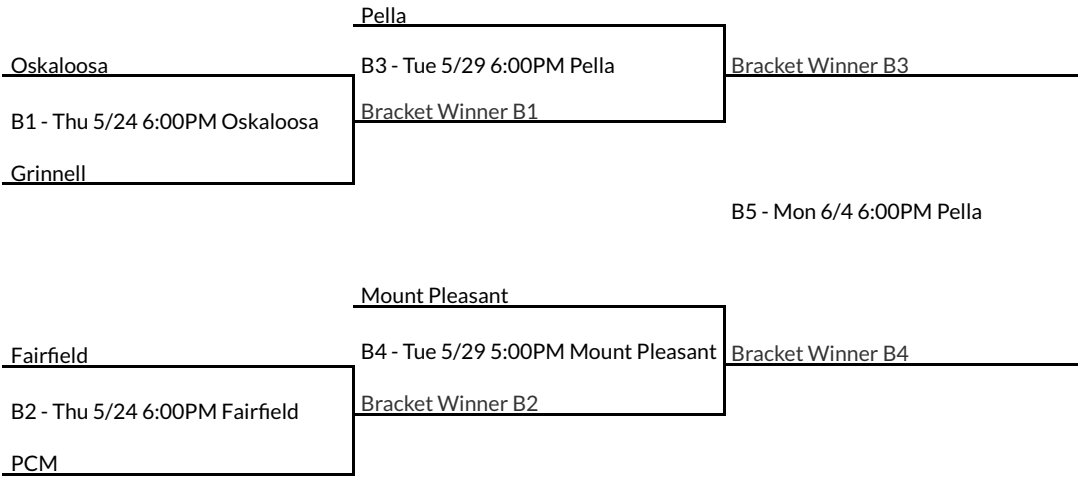

2A-Region 5