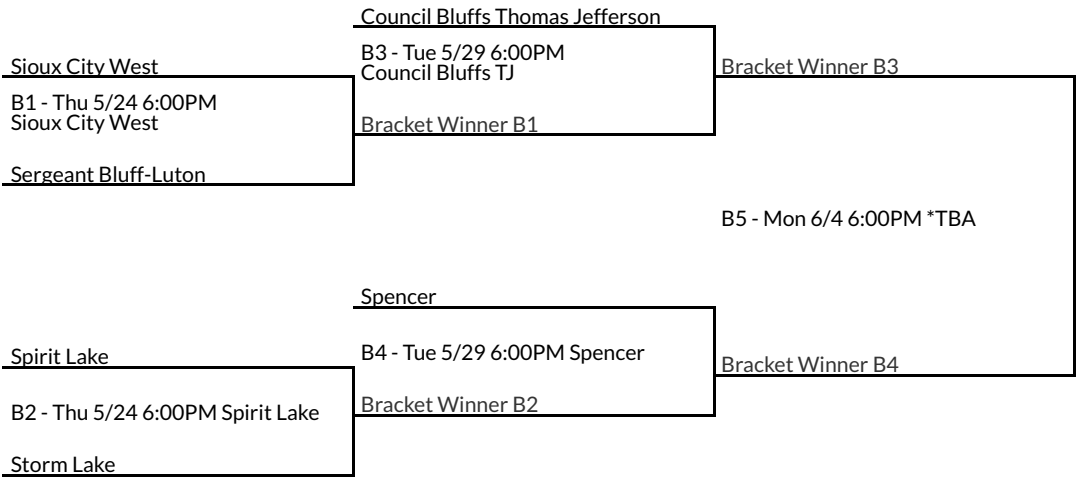

# 2A-Region 1

# 2A-Region 2

## Lewis Central

Nodaway Valley/AC/WCV

B3 - Tue 5/29 6:00PM  
Council Bluffs, Lewis Central

Bracket Winner B3

B1 - Thu 5/24 6:00PM Stuart

Bracket Winner B1

Atlantic

B5 - Mon 6/4 6:00PM  
Council Bluffs, Lewis Central