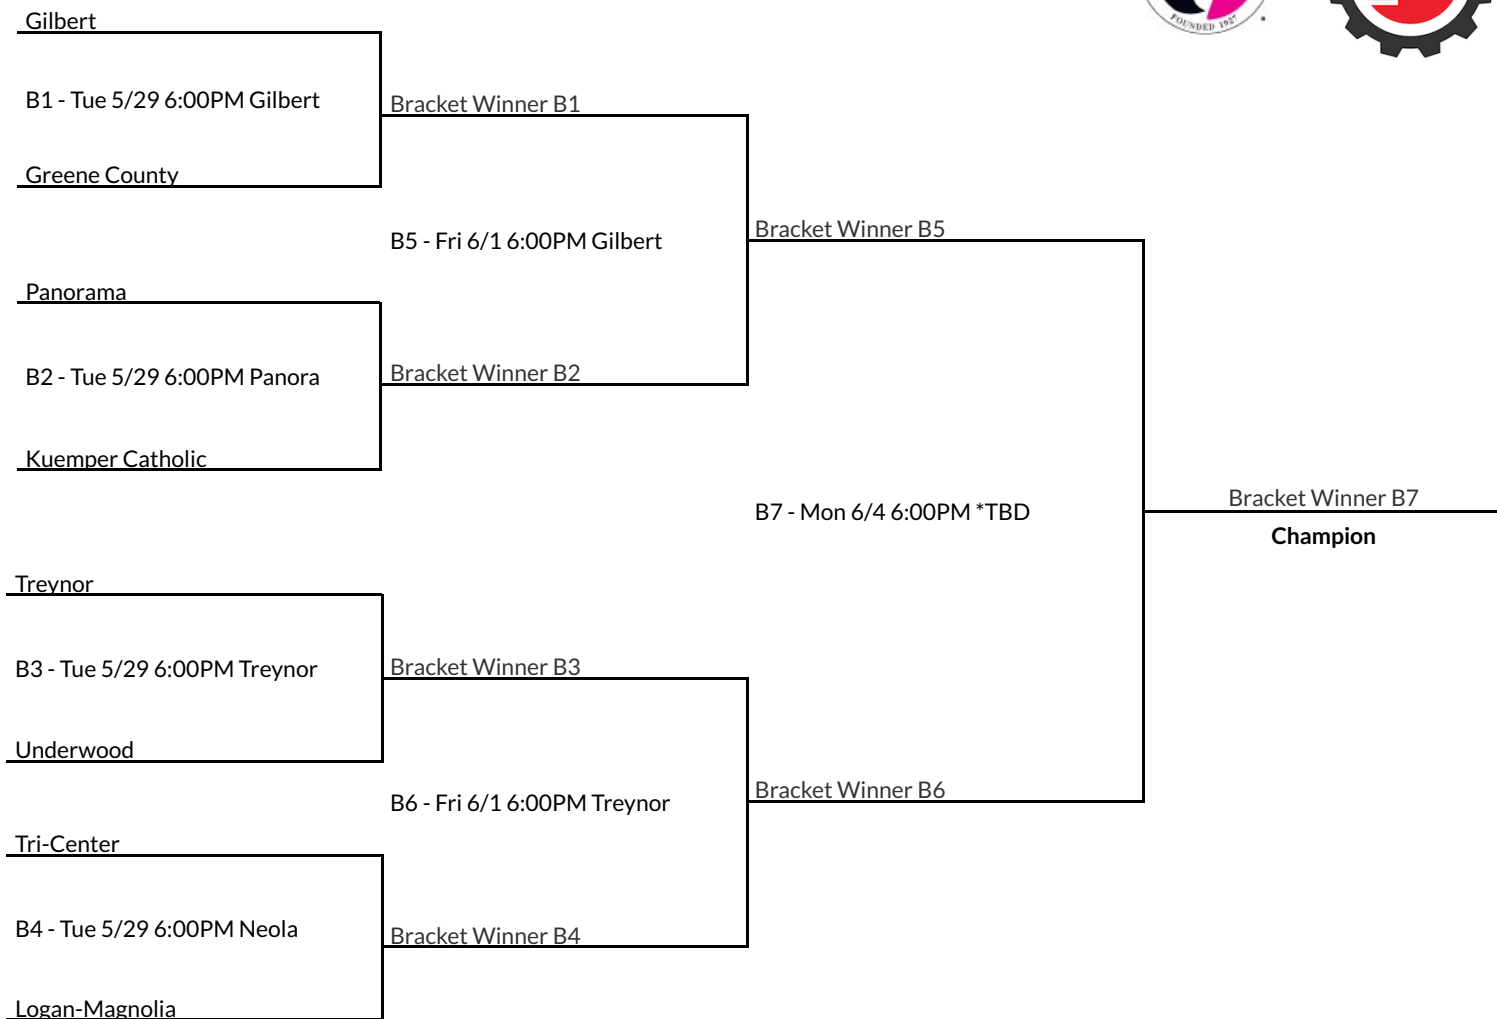

1A-Region 1

1A-Region 2

1A-Region 3

1A-Region 4

1A-Region 5

Center Point-Urbana

B1 - Tue 5/29 5:00PM
Center Point (Fross Park)

Bracket Winner B1

Benton Community

B5 - Fri 6/1 5:00PM
Center Point (Fross Park)

Bracket Winner B5

Grundy Center/Gladbrook-Reinbeck

B2 - Tue 5/29 6:00PM Reinbeck

Bracket Winner B2

Vinton-Shellsburg

B7 - Mon 6/4 5:00PM
Center Point (Fross Park)