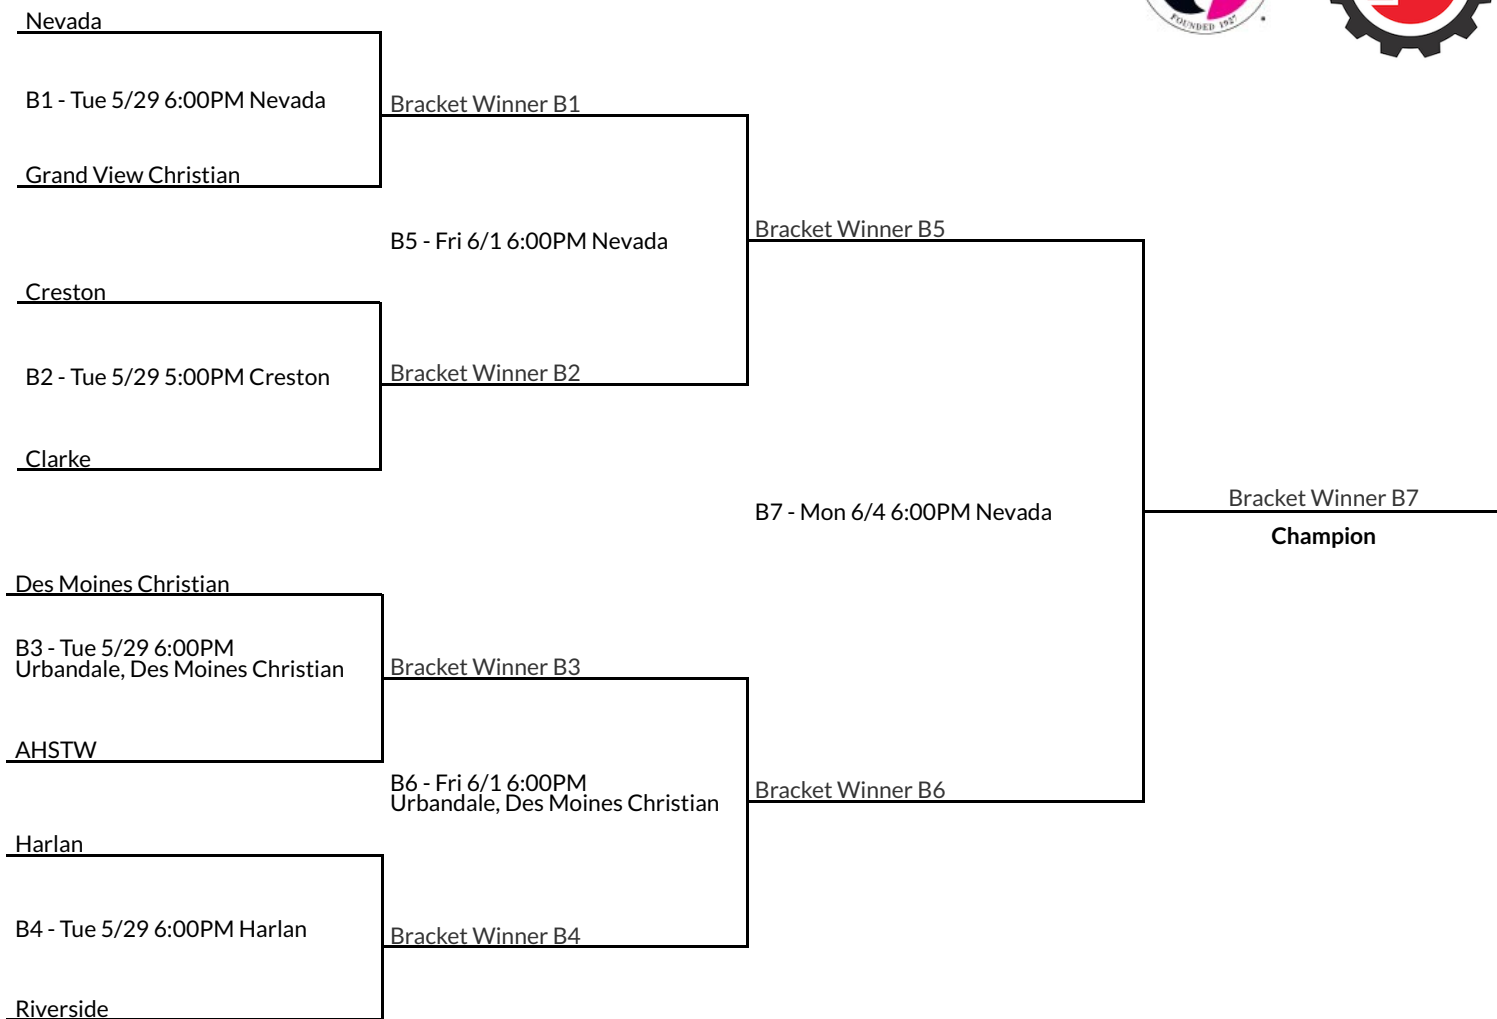

1A-Region 1

1A-Region 2

1A-Region 3

1A-Region 4

1A-Region 5

Center Point-Urbana

B1 - Tue 5/29 5:00PM
Center Point (Fross Park)

Bracket Winner B1

Benton Community

B5 - Fri 6/1 5:00PM
Center Point (Fross Park)

Bracket Winner B5

Grundy Center/Gladbrook-Reinbeck

B2 - Tue 5/29 6:00PM Reinbeck

Bracket Winner B2

Vinton-Shellsburg

B7 - Mon 6/4 5:00PM
Center Point (Fross Park)