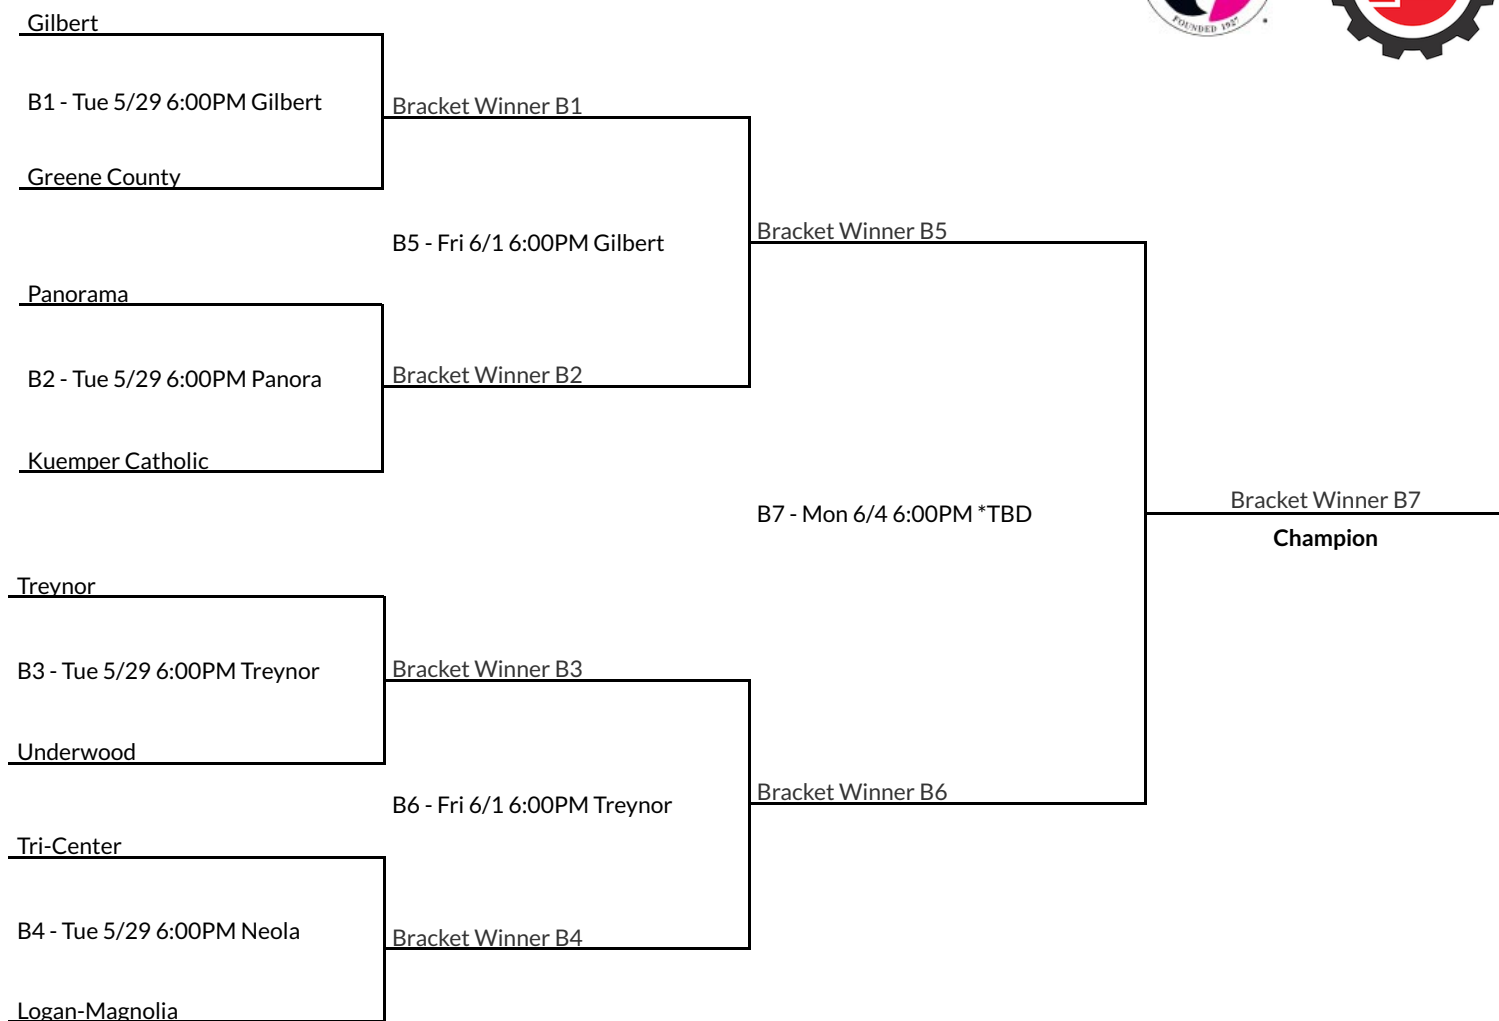

1A-Region 1

1A-Region 2

1A-Region 3

1A-Region 4

1A-Region 5

Center Point-Urbana

B1 - Tue 5/29 5:00PM
Center Point (Fross Park)

Bracket Winner B1

Benton Community

B5 - Fri 6/1 5:00PM
Center Point (Fross Park)

Bracket Winner B5

Grundy Center/Gladbrook-Reinbeck

B2 - Tue 5/29 6:00PM Reinbeck

Bracket Winner B2

Vinton-Shellsburg

B7 - Mon 6/4 5:00PM
Center Point (Fross Park)