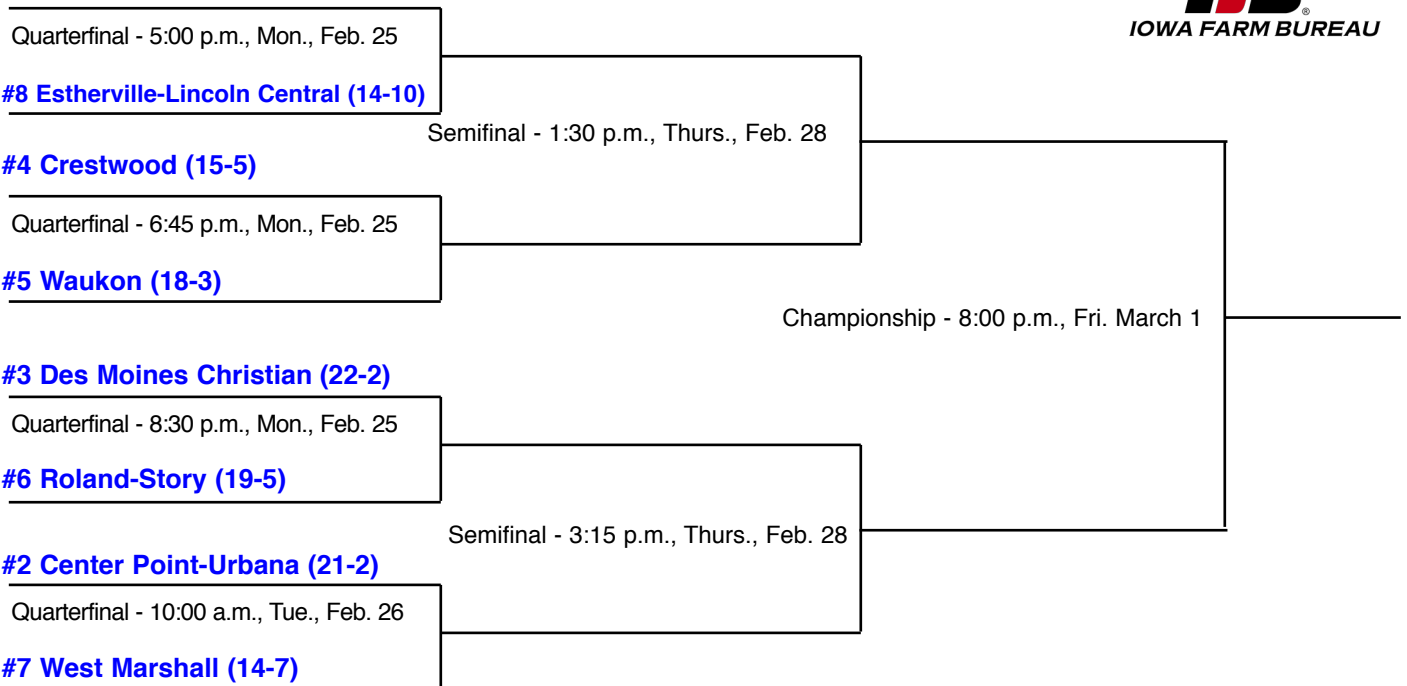

# CLASS 5A TOURNAMENT PAIRINGS

# CLASS 3A TOURNAMENT PAIRINGS

## #1 North Polk (21-2)

The highest seeds are the designated home teams and will wear white jerseys