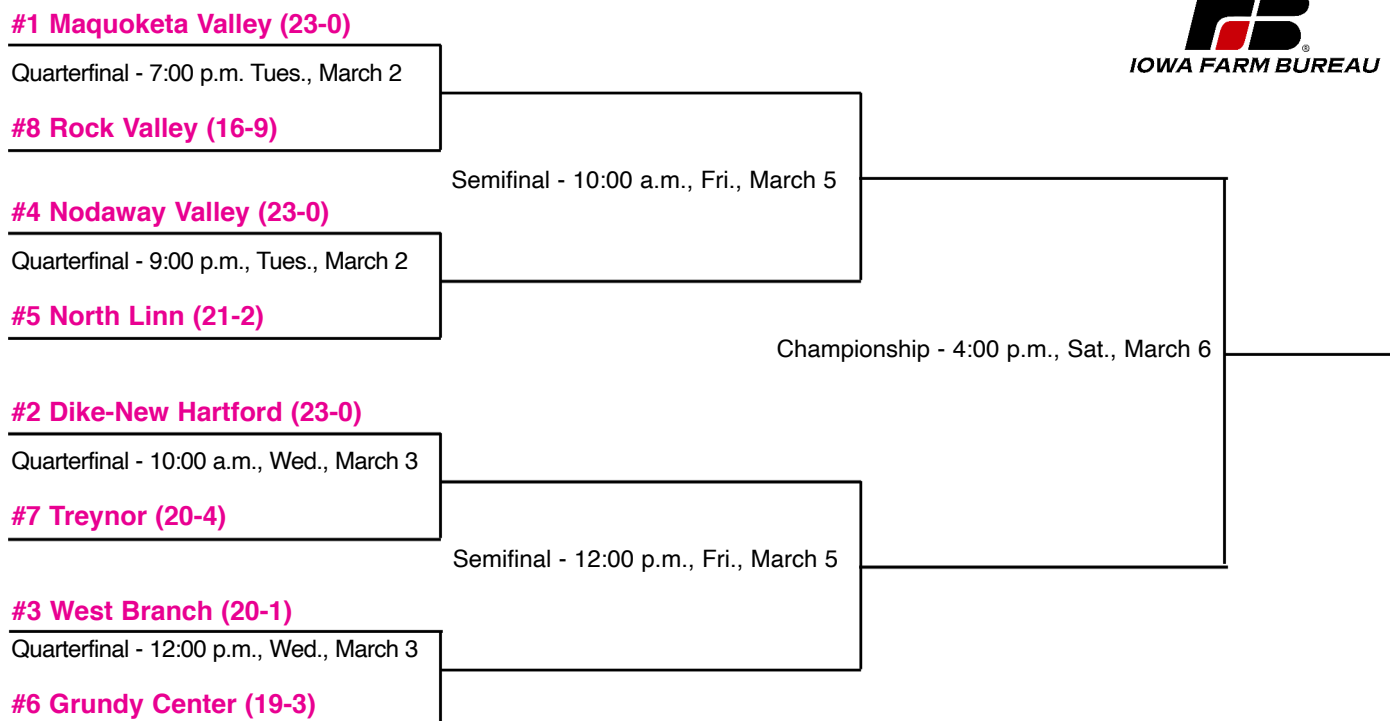

2021 CLASS 2A TOURNAMENT PAIRINGS

The highest seeds are the designated home teams and will wear white jerseys