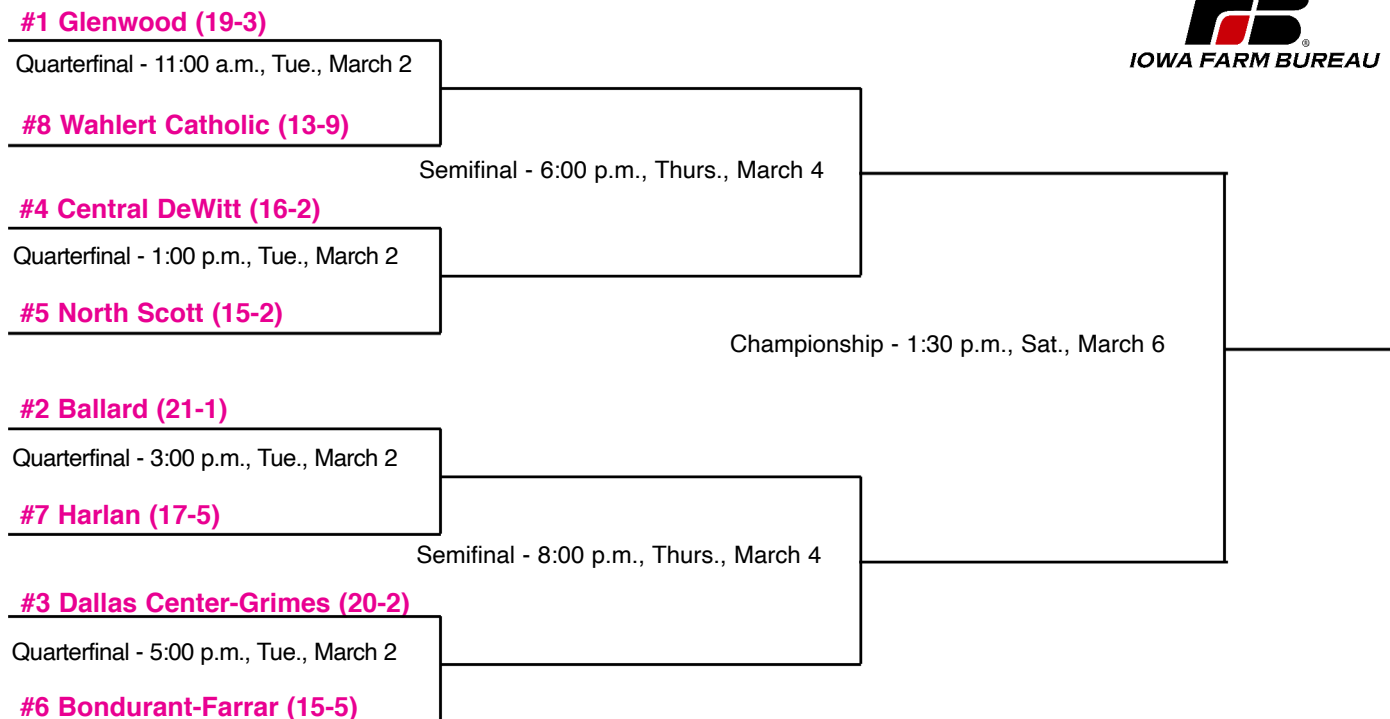

2021 CLASS 4A TOURNAMENT PAIRINGS