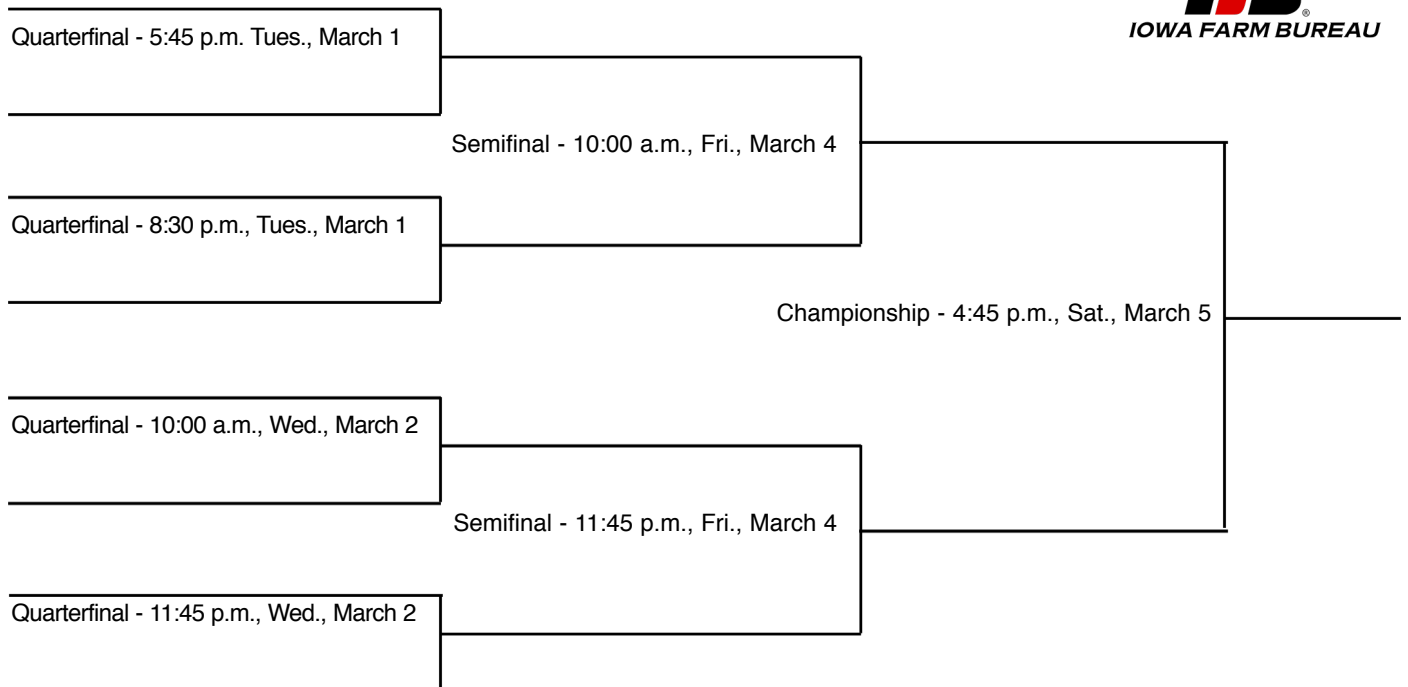

2022 CLASS 2A TOURNAMENT PAIRINGS

The highest seeds are the designated home teams and will wear white jerseys