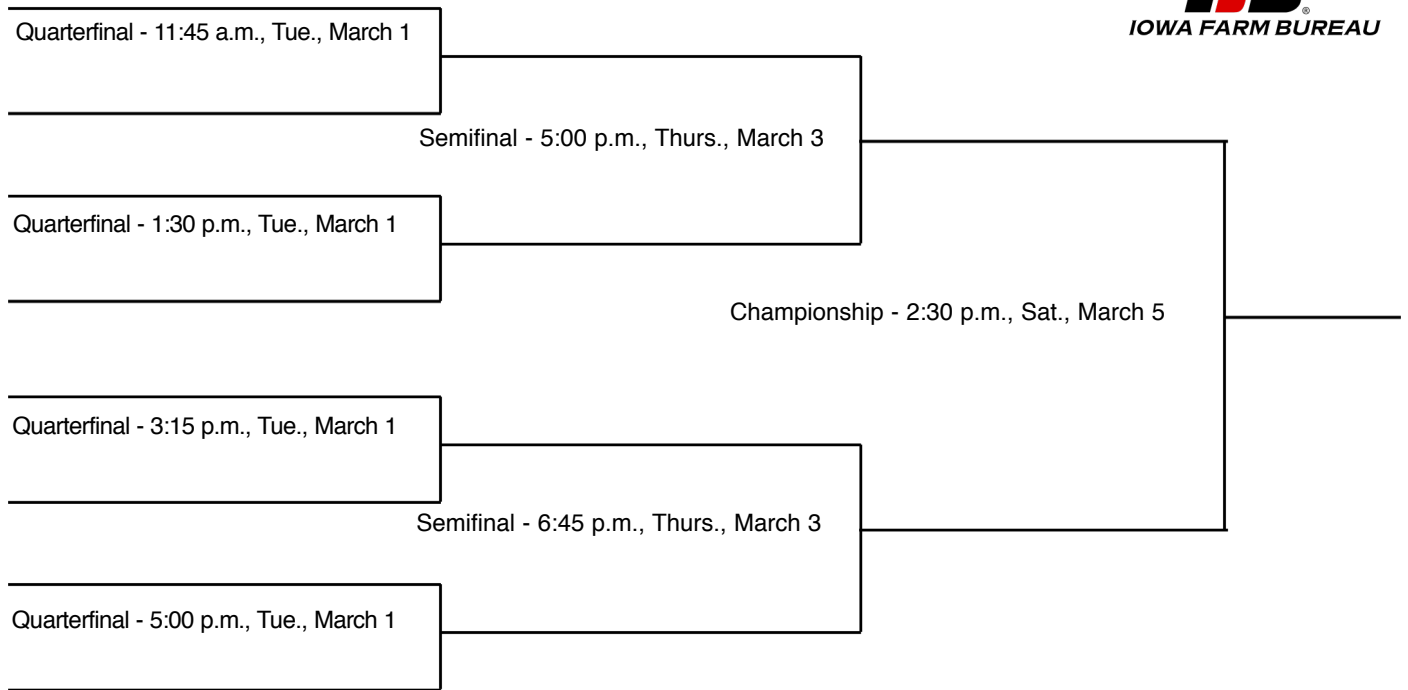

# 2022 CLASS 5A TOURNAMENT PAIRINGS

# 2022 CLASS 3A TOURNAMENT PAIRINGS

The highest seeds are the designated home teams and will wear white jerseys

# 2022 CLASS 4A TOURNAMENT PAIRINGS