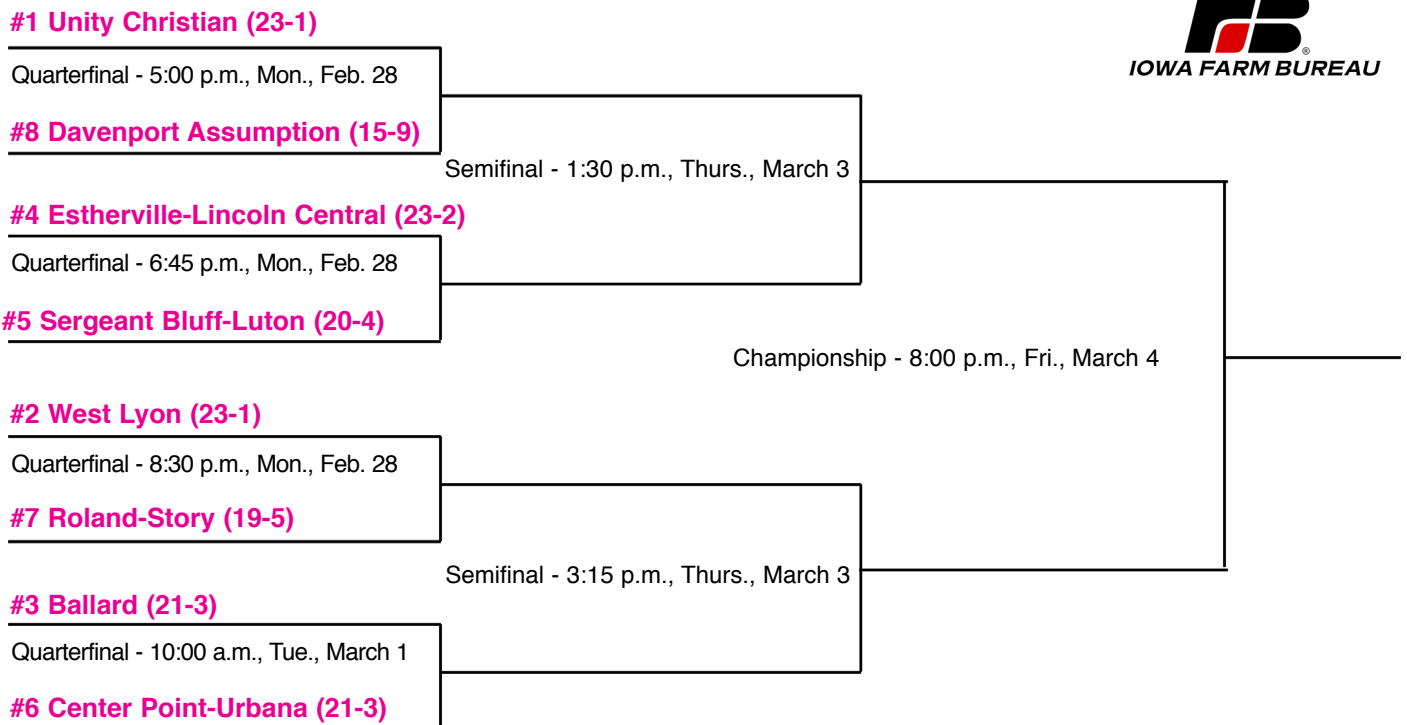

# 2022 CLASS 5A TOURNAMENT PAIRINGS

# 2022 CLASS 3A TOURNAMENT PAIRINGS

The highest seeds are the designated home teams and will wear white jerseys

# 2022 CLASS 4A TOURNAMENT PAIRINGS