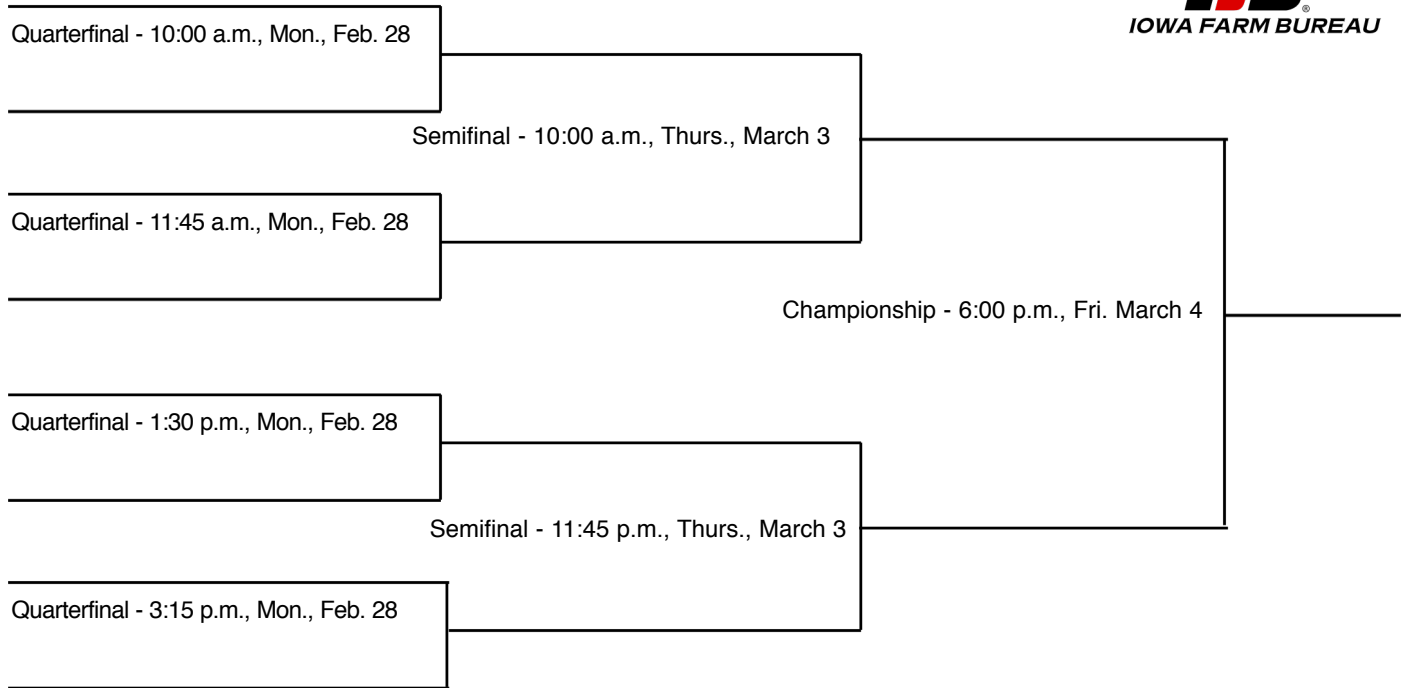

# 2022 CLASS 5A TOURNAMENT PAIRINGS

# 2022 CLASS 3A TOURNAMENT PAIRINGS

The highest seeds are the designated home teams and will wear white jerseys

# 2022 CLASS 4A TOURNAMENT PAIRINGS