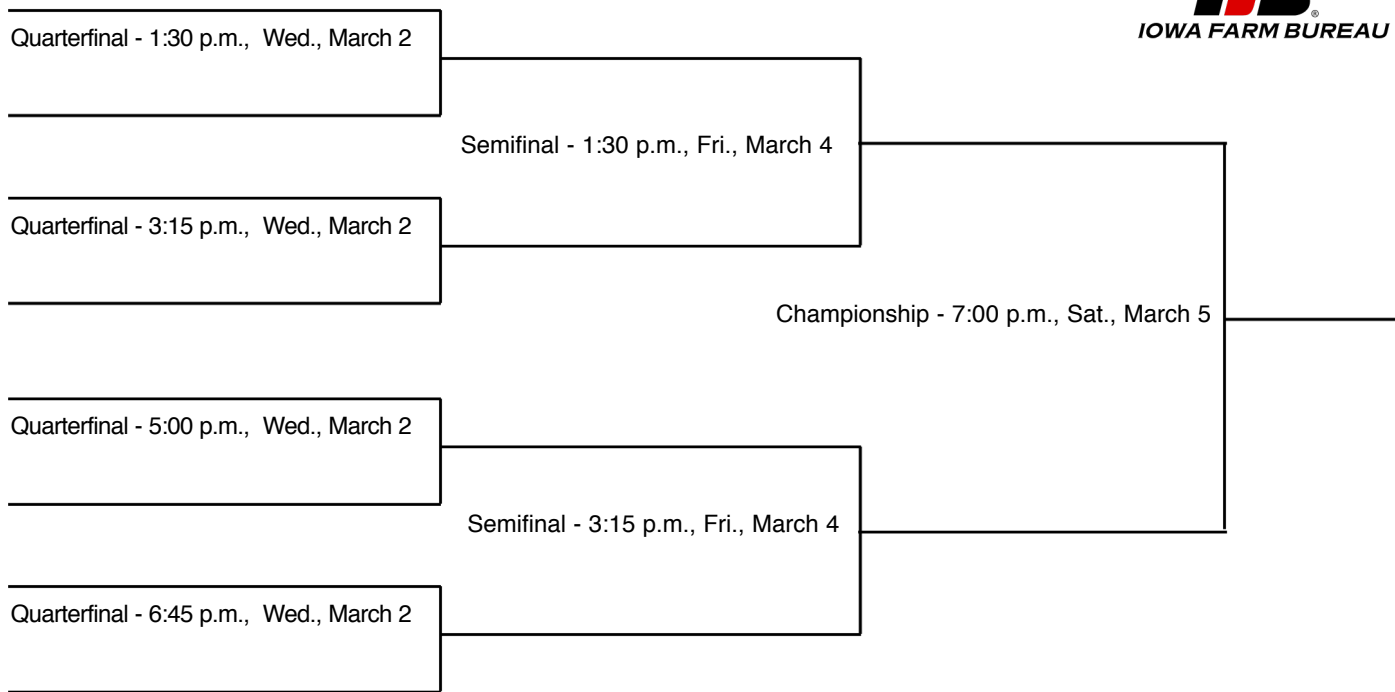

2022 CLASS 1A TOURNAMENT PAIRINGS

The highest seeds are the designated home teams and will wear white jerseys