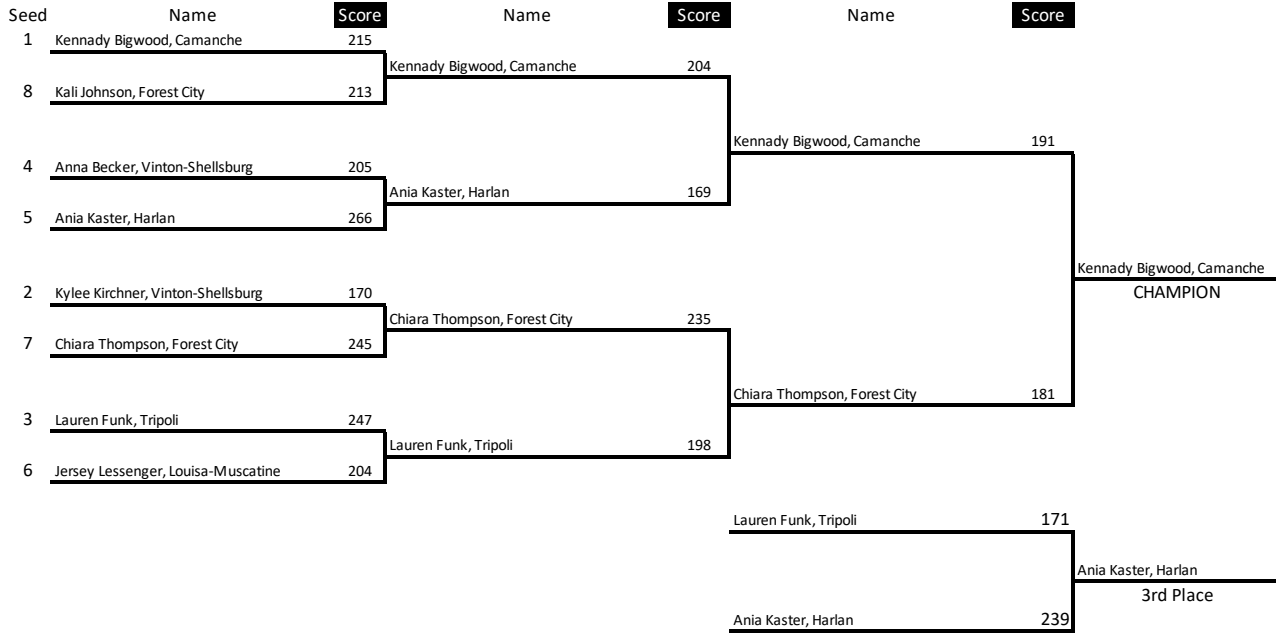

1A Bracket

Top 8 Individual Scores	
Name	Score
1 Kennady Bigwood, Camanche	
8 Kali Johnson, Forest City	
4 Anna Becker, Vinton-Shellsburg	
5 Ania Kaster, Harlan	
2 Kylee Kirchner, Vinton-Shellsburg	
7 Chiara Thompson, Forest City	
3 Lauren Funk, Tripoli	
6 Jersey Lessenger, Louisa-Muscatine	

Top 8 Individual Scores			
	Name	School	Score
1	Kennady Bigwood (10)	Camanche	666
2	Kylee Kirchner (9)	Vinton-Shells	640
3	Lauren Funk (12)	Tripoli	630
4	Anna Becker (12)	Vinton-Shells	596
5	Ania Kaster (12)	Harlan	585
6	Jersey Lessenger (11)	Louisa-Musca	584
7	Chiara Thompson (12)	Forest City	574
8	Kali Johnson (12)	Forest City	558