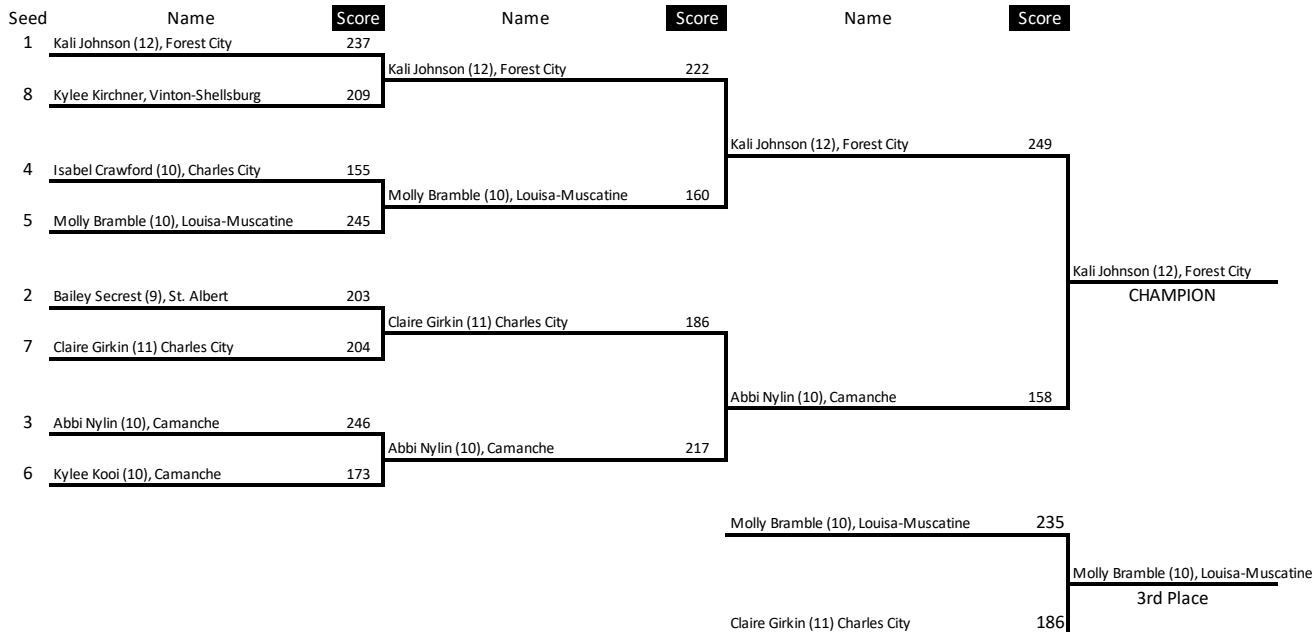

# 1A Bracket

Top 8 Individual Scores	
Name	Score
1 Kali Johnson (12), Forest City	
8 Kylee Kirchner, Vinton-Shellsburg	
4 Isabel Crawford (10), Charles City	
5 Molly Bramble (10), Louisa-Muscatine	
2 Bailey Secrest (9), St. Albert	
7 Claire Girkin (11) Charles City	
3 Abbi Nylin (10), Camanche	
6 Kylee Kooi (10), Camanche	

Top 8 Individual Scores			
Name	School	Score	
1 Kali Johnson (12), Forest City	Forest City	636	
2 Bailey Secrest (9), St. Albert	St. Albert	631	
3 Abbi Nylin (10), Camanche	Camanche	627	
4 Isabel Crawford (10), Charles City	Charles City	615	
5 Molly Bramble (10), Louisa-Muscatine	Louisa-Muscatine	611	
6 Kylee Kooi (10), Camanche	Camanche	606	
7 Claire Girkin (11) Charles City	Charles City	603	
8 Kylee Kirchner, Vinton-Shellsburg	Vinton-Shellsburg	602	