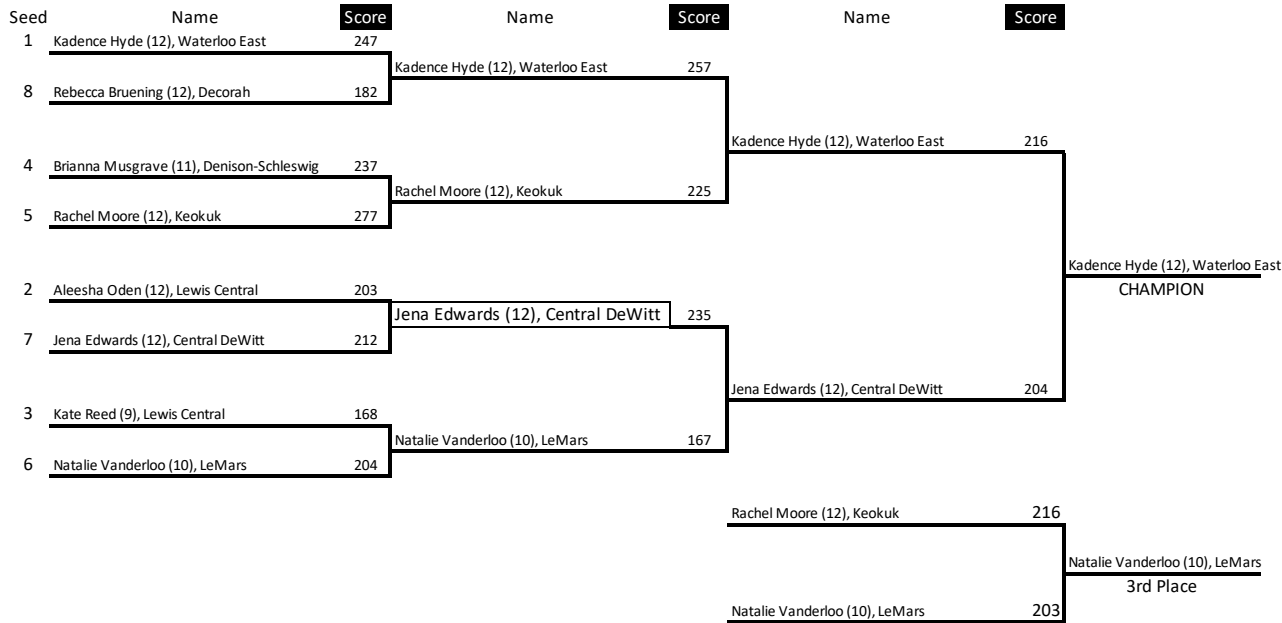

2A Bracket

Top 8 Individual Scores		
	Name	Score
1	Kadence Hyde (12), Waterloo East	
8	Rebecca Bruening (12), Decorah	
4	Brianna Musgrave (11), Denison-Schleswig	
5	Rachel Moore (12), Keokuk	
2	Aleesha Oden (12), Lewis Central	
7	Jena Edwards (12), Central DeWitt	
3	Kate Reed (9), Lewis Central	
6	Natalie Vanderloo (10), LeMars	

Top 8 Individual Scores			
	Name	School	Score
1	Kadence Hyde (12)	Waterloo East	
2	Aleesha Oden (12)	Lewis Central	
3	Kate Reed (9)	Lewis Central	
4	Brianna Musgrave (11)	Denison-Schleswig	
5	Rachel Moore (12)	Keokuk	
6	Natalie Vanderloo (10)	LeMars	
7	Jena Edwards (12)	Central DeWitt	
8	Rebecca Bruening (12)	Decorah	