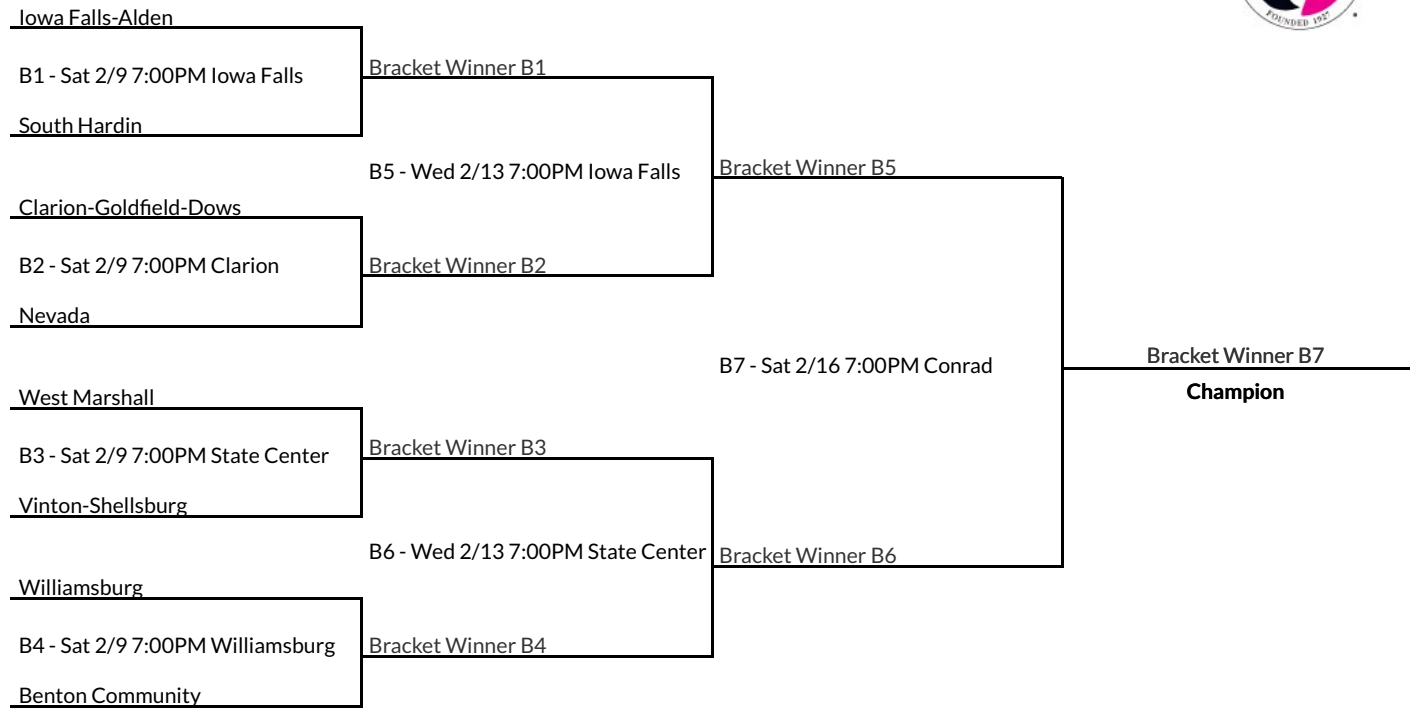

Class 3A-Region 6