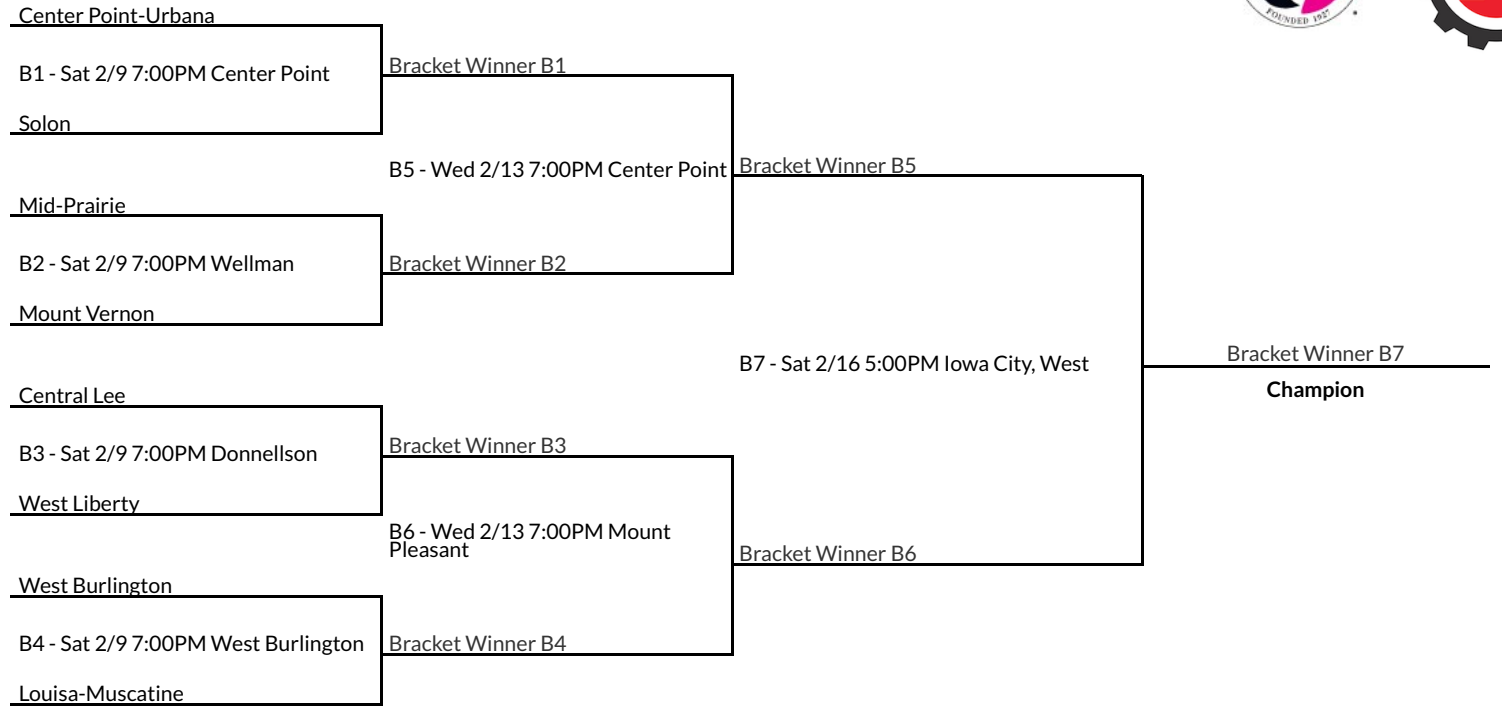

Class 3A-Region 5