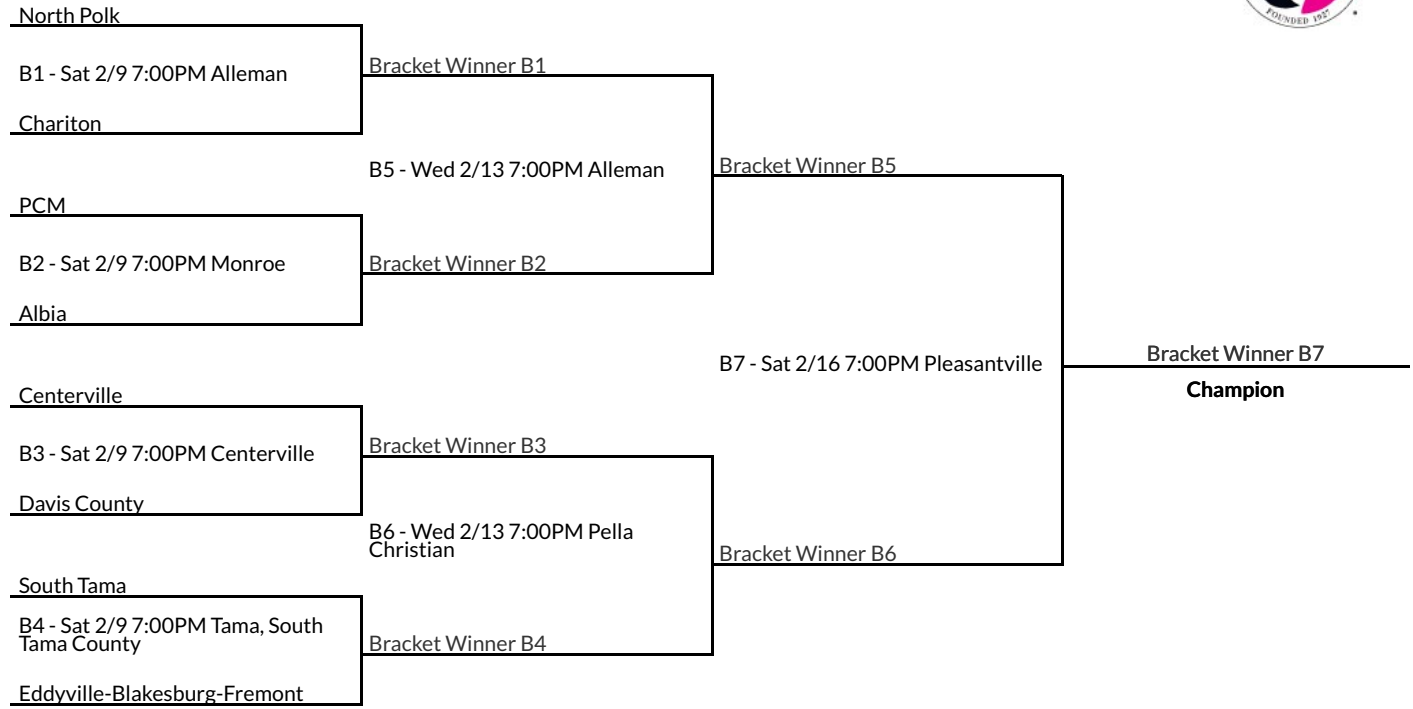

Class 3A-Region 7