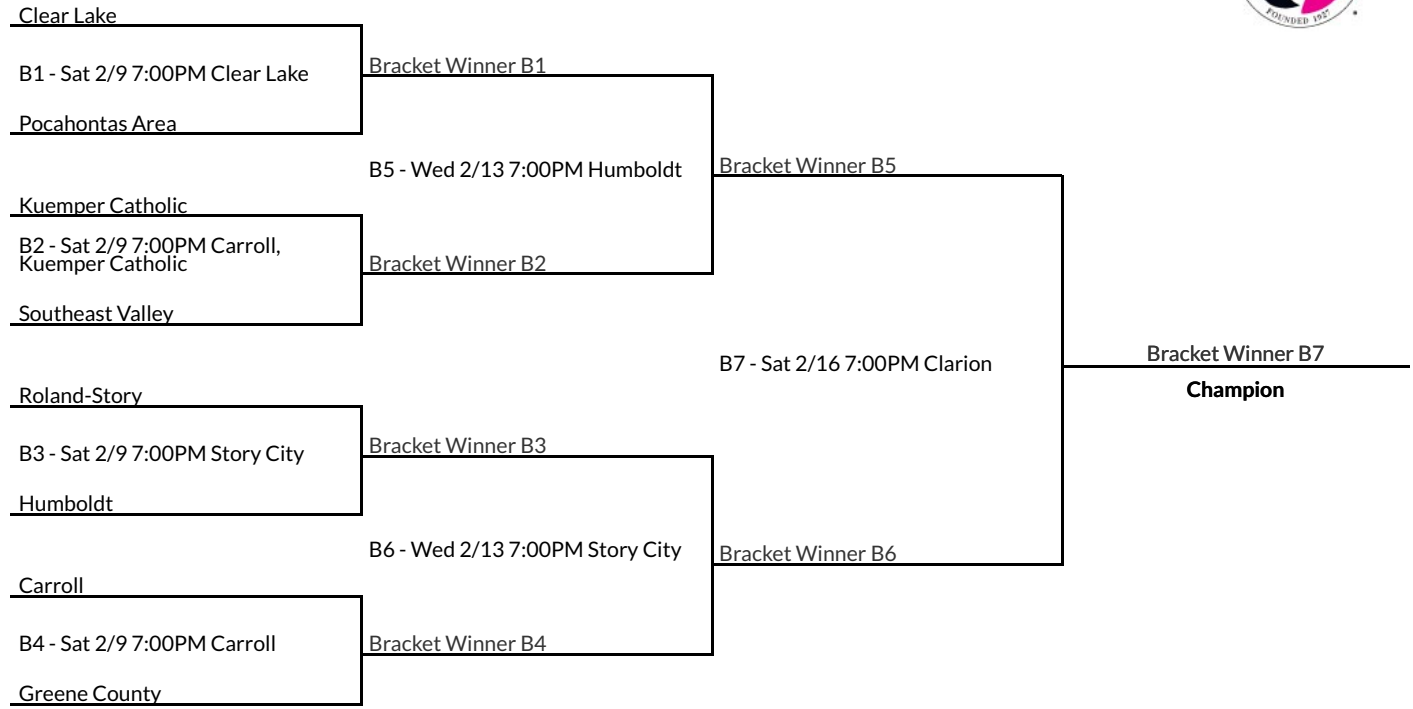

Class 3A-Region 2