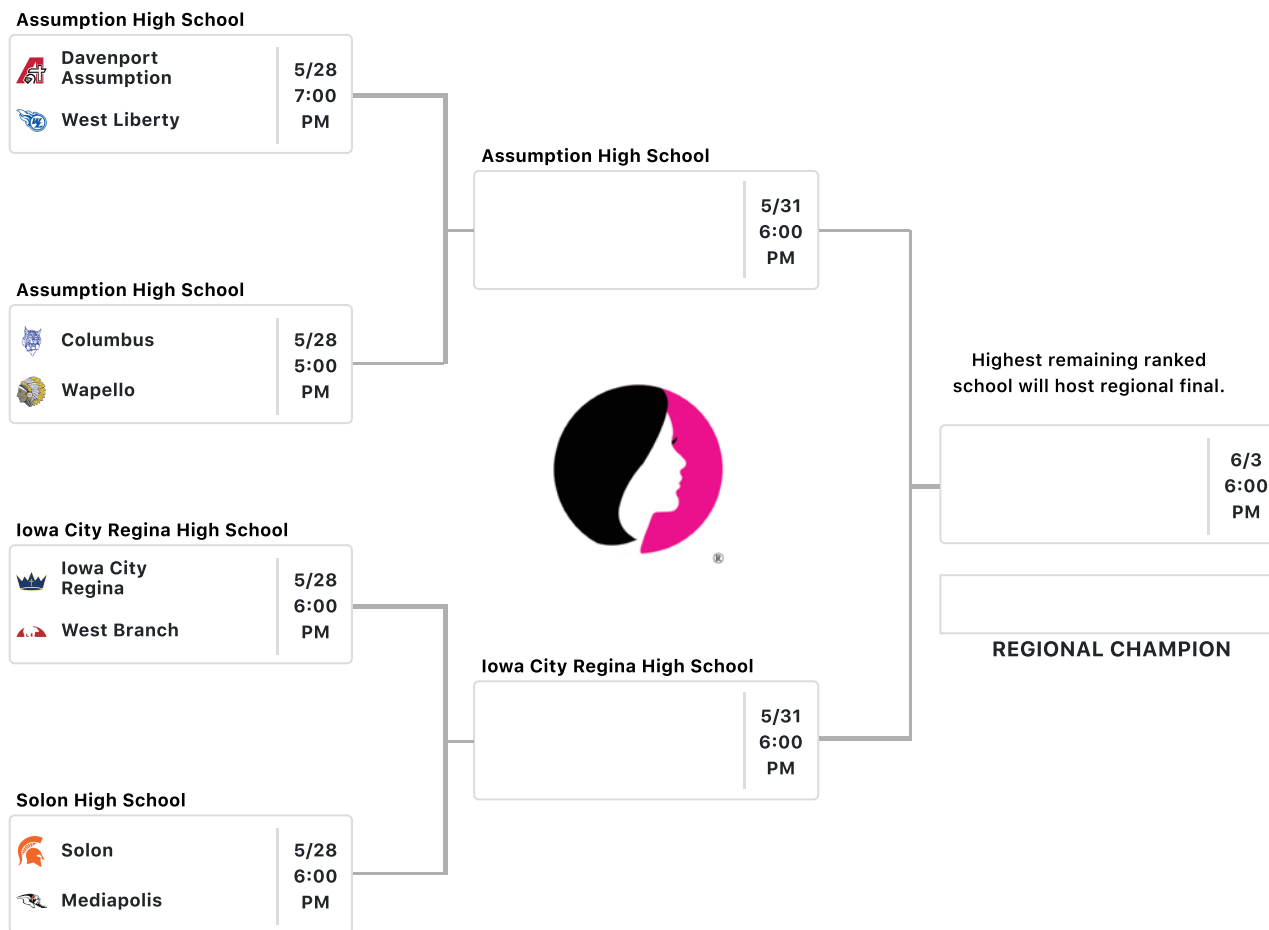

Class 1A - Region 1

Top bracketed schools are the designated home teams.

Class 1A - Region 2

Top bracketed schools are the designated home teams.

Class 1A - Region 3

Top bracketed schools are the designated home team.

Class 1A - Region 4

Top bracketed schools are the designated home teams.

Class 1A - Region 5

Top bracketed schools are the designated home teams.

Class 1A - Region 6

Top bracketed schools are the designated home teams.

Beckman Catholic High School

	Beckman Catholic	5/28
		6:00 PM
	Monticello	

Center Point-Urbana High School

		5/31
		5:00 PM

Hudson Athletic Complex

		5/31
		5:00 PM

Highest remaining ranked school will host regional final.

		6/3
		6:00 PM

--	--	--

REGIONAL CHAMPION

Top bracketed schools are the designated home teams.

Class 1A - Region 8

Top bracketed schools are the designated home teams.