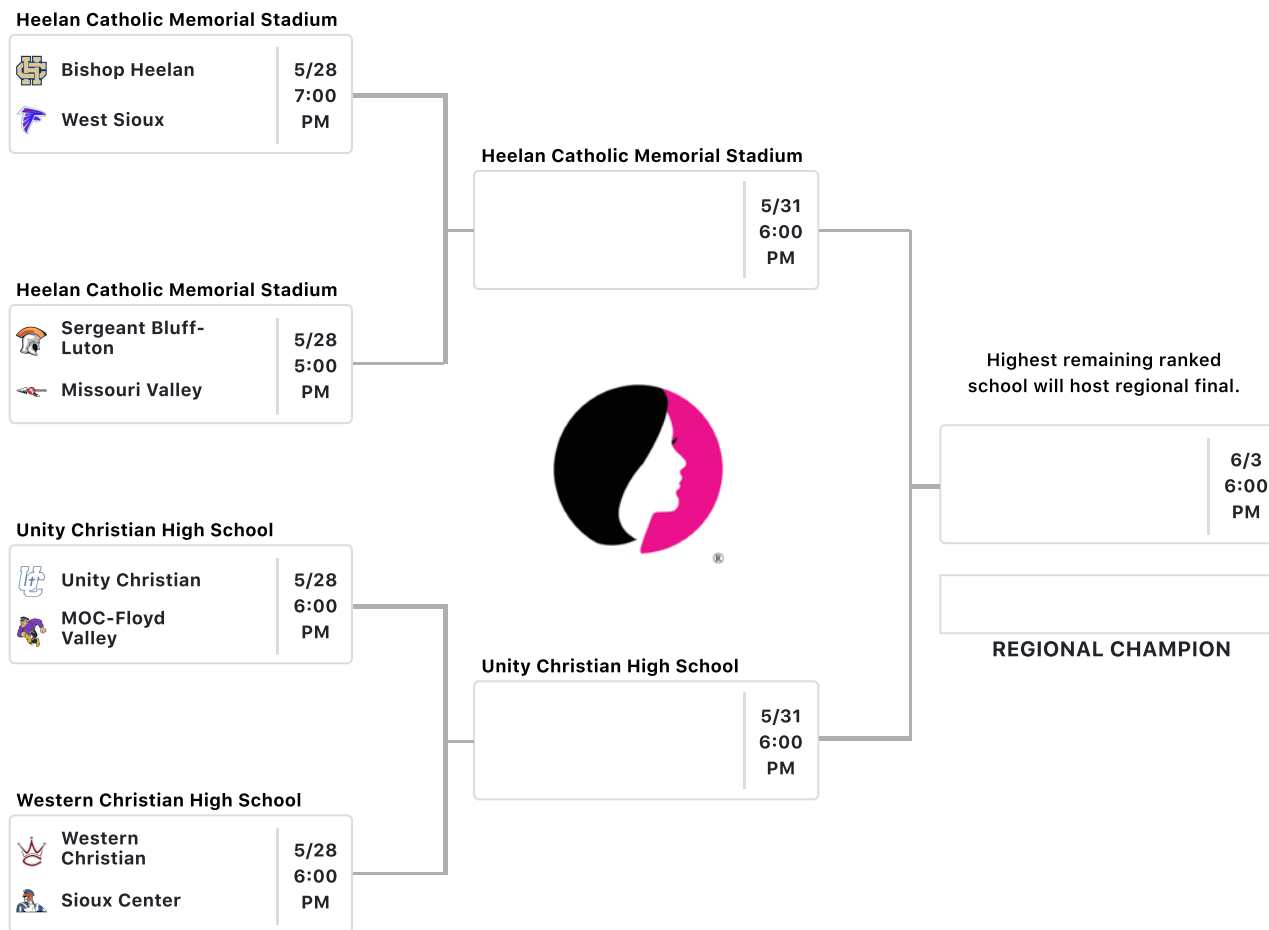

Class 1A - Region 1

Top bracketed schools are the designated home teams.

Class 1A - Region 2

Top bracketed schools are the designated home teams.

Class 1A - Region 3

Top bracketed schools are the designated home team.

Class 1A - Region 4

Top bracketed schools are the designated home teams.

Class 1A - Region 5

Top bracketed schools are the designated home teams.

Class 1A - Region 6

Top bracketed schools are the designated home teams.

Class 1A - Region 7

Center Point-Urbana High School

	Center Point-Urbana	5/28
		5:00 PM
	Northeast	

Bellevue Felderman Park

	Marquette Catholic	5/28
		5:00 PM
	Anamosa	

Hudson Athletic Complex

	Hudson	5/28
		5:00 PM
	West Delaware	

		6/3
		6:00 PM

--	--	--

REGIONAL CHAMPION

Top bracketed schools are the designated home teams.

Class 1A - Region 8

Top bracketed schools are the designated home teams.