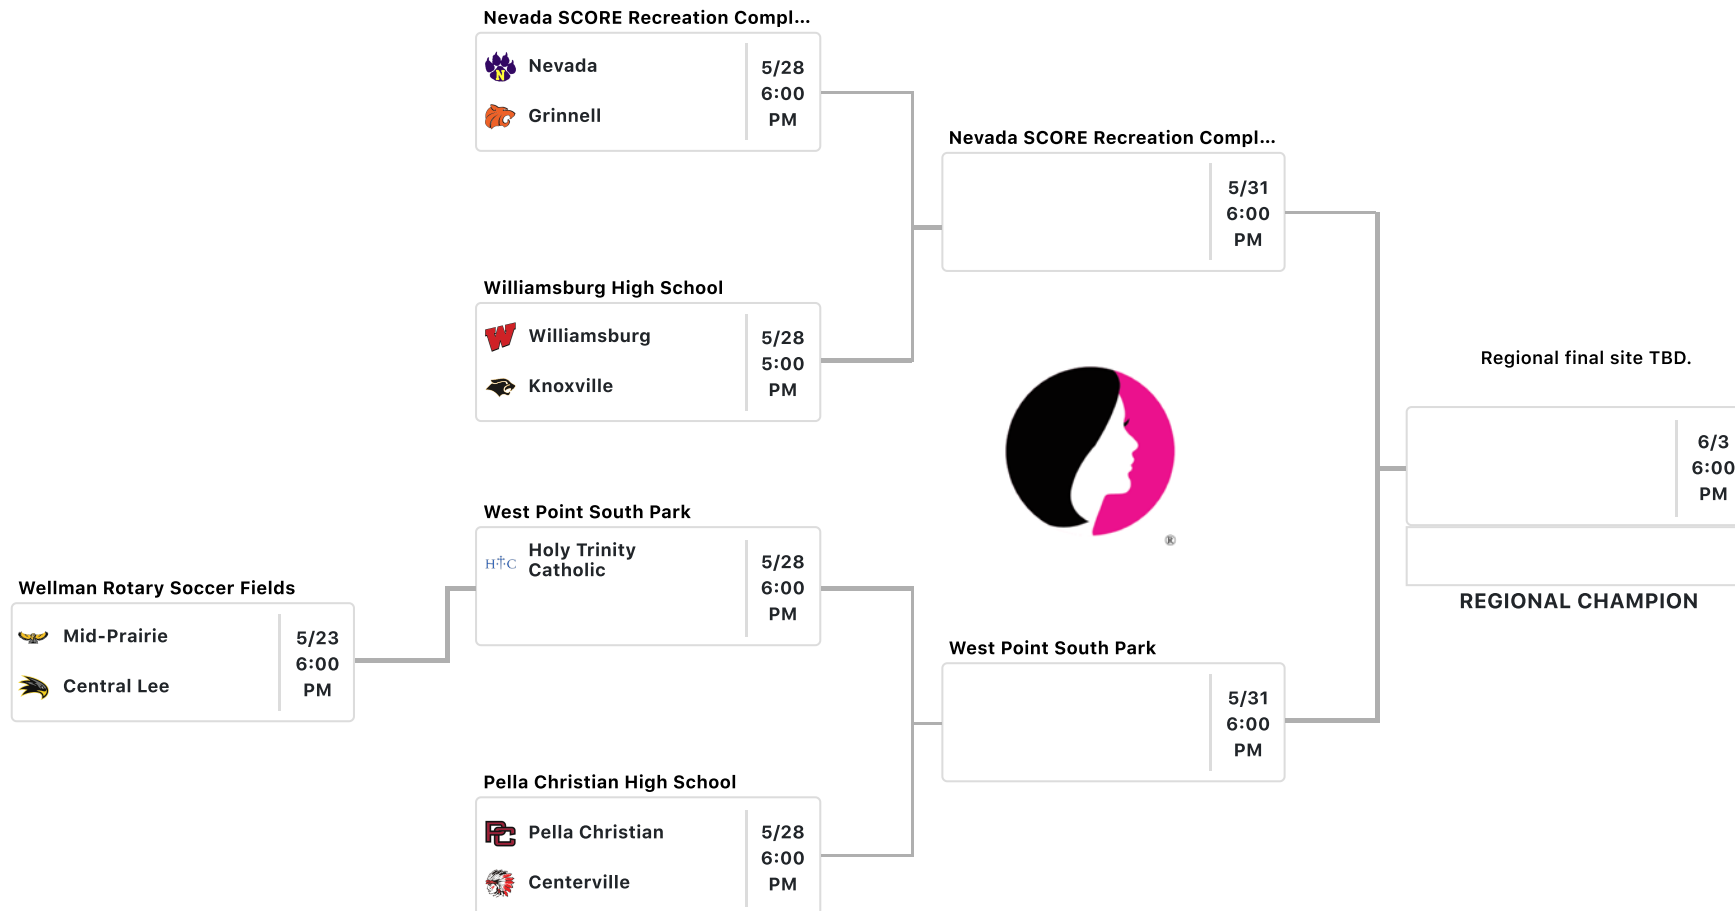

Class 1A - Region 1

Top bracketed schools are the designated home teams.

Class 1A - Region 2

Top bracketed schools are the designated home teams.

Class 1A - Region 3

Top bracketed schools are the designated home team.

Class 1A - Region 4

Top bracketed schools are the designated home teams.

Class 1A - Region 5

Top bracketed schools are the designated home teams.

Class 1A - Region 6

Top bracketed schools are the designated home teams.

Class 1A - Region 7

Center Point-Urbana High School

	Center Point-Urbana	5/28
		5:00 PM
	Northeast	

Bellevue Felderman Park

	Marquette Catholic	5/28
		5:00 PM
	Anamosa	

Hudson Athletic Complex

	Hudson	5/28
		5:00 PM
	West Delaware	

		6/3
		6:00 PM

--	--	--

REGIONAL CHAMPION

Top bracketed schools are the designated home teams.

Class 1A - Region 8

Top bracketed schools are the designated home teams.