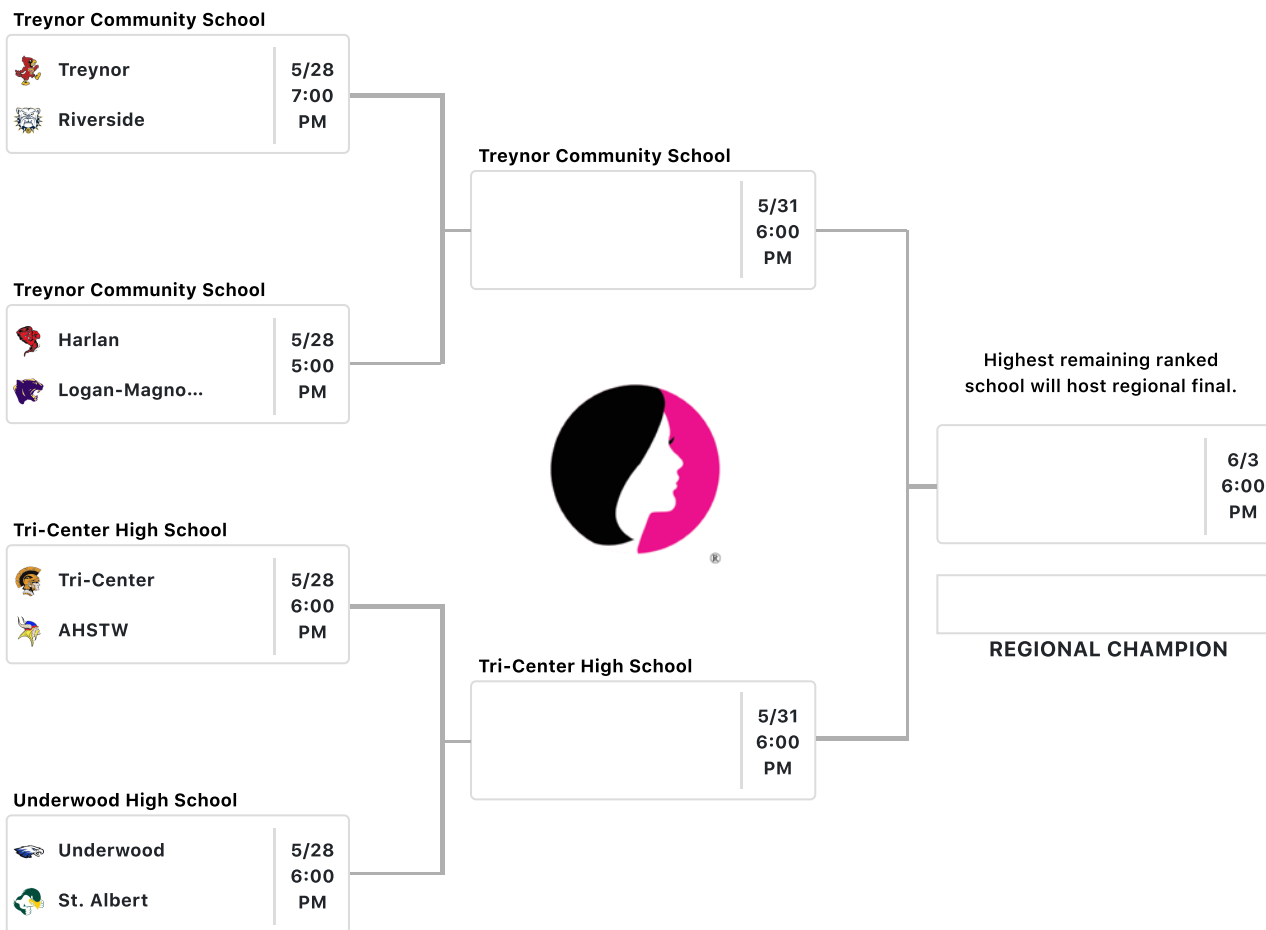

Class 1A - Region 1

Top bracketed schools are the designated home teams.

Class 1A - Region 2

Top bracketed schools are the designated home teams.

Class 1A - Region 3

Top bracketed schools are the designated home team.

Class 1A - Region 4

Top bracketed schools are the designated home teams.

Class 1A - Region 5

Top bracketed schools are the designated home teams.

Class 1A - Region 6

Top bracketed schools are the designated home teams.