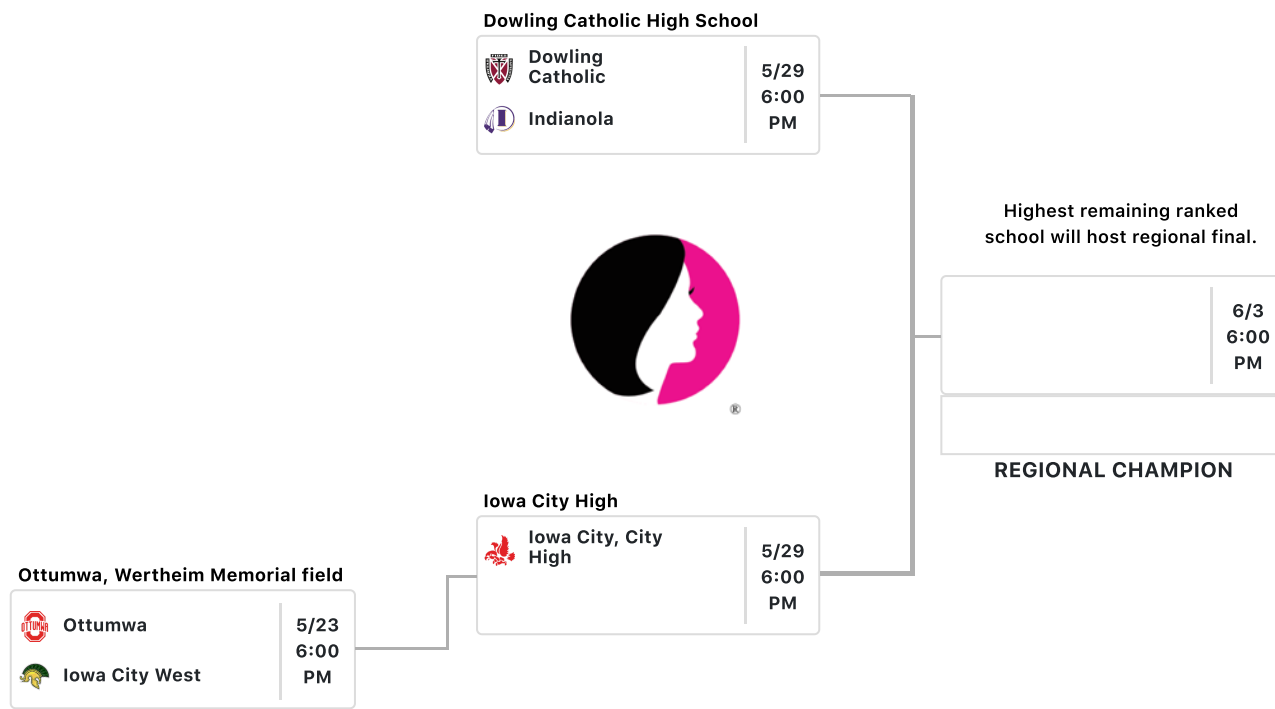

Class 3A - Region 1

Top bracketed schools are the designated home teams.

Class 3A - Region 2

Top bracketed schools are the designated home teams.

Class 3A - Region 3

Top bracketed schools are the designated home teams.

Class 3A - Region 4

Top bracketed schools are the designated home teams.

Class 3A - Region 5

Top bracketed schools are the designated home teams.

Class 3A - Region 6

DOWNLOAD THE APP TODAY

Top bracketed schools are the designated home teams.

Class 3A - Region 7

Top bracketed schools are the designated home team.

Class 3A - Region 8

Top bracketed schools are the designated home teams.