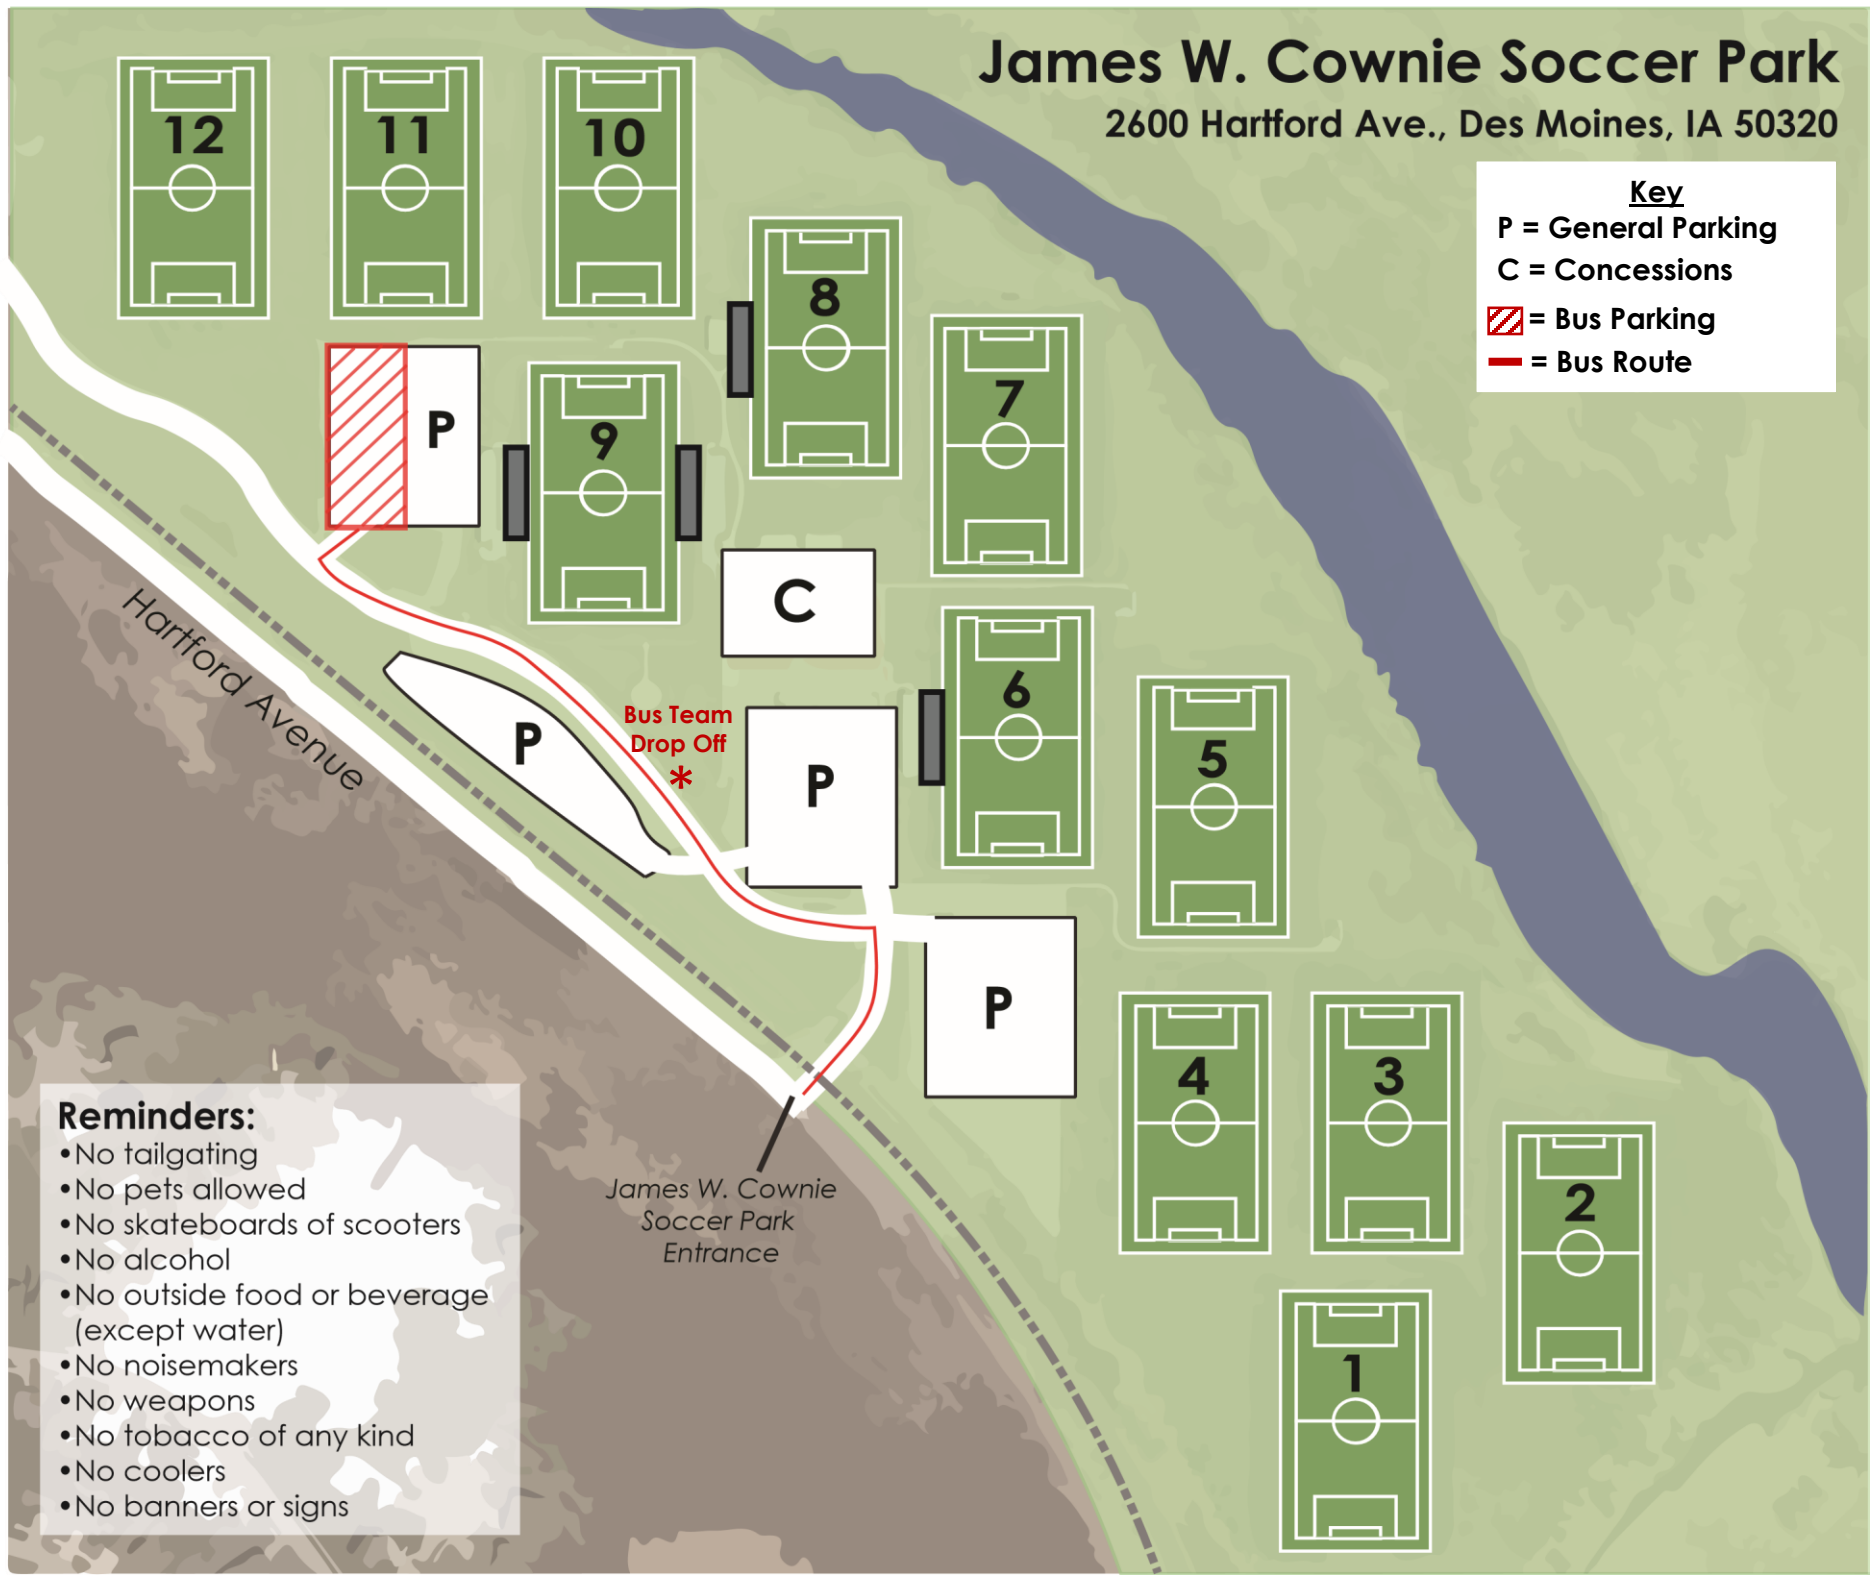

James W. Cownie Soccer Park

2600 Hartford Ave., Des Moines, IA 50320

Key
P = General Parking
C = Concessions
▨ = Bus Parking
— = Bus Route

Reminders:

- No tailgating
- No pets allowed
- No skateboards or scooters
- No alcohol
- No outside food or beverage (except water)
- No noisemakers
- No weapons
- No tobacco of any kind
- No coolers
- No banners or signs