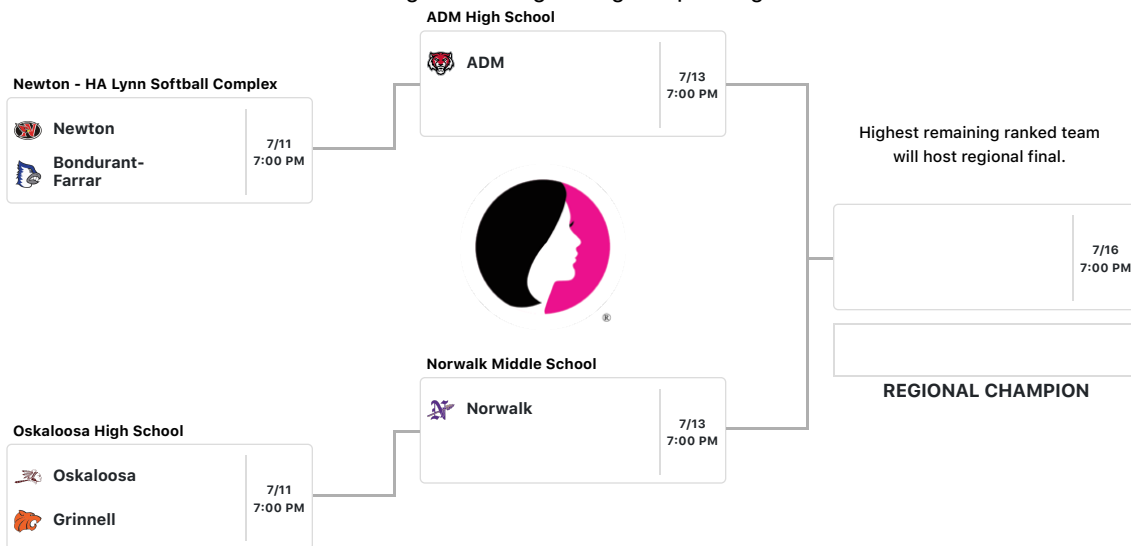

# Class 4A - Region 1

DOWNLOAD THE APP TODAY

Click on the game site to get Google Map driving directions.

Top team on the bracket is the designated home team and will occupy the third base dugout. There is no coin flip.

# Class 4A - Region 2

DOWNLOAD THE APP TODAY

Click on the game site to get Google Map driving directions.

Top team on the bracket is the designated home team and will occupy the third base dugout. There is no coin flip.

# Class 4A - Region 3

DOWNLOAD THE APP TODAY

Click on the game site to get Google Map driving directions.

Top team on the bracket is the designated home team and will occupy the third base dugout. There is no coin flip.

# Class 4A - Region 4

DOWNLOAD THE APP TODAY

Click on the game site to get Google Map driving directions.

Top team on the bracket is the designated home team and will occupy the third base dugout. There is no coin flip.