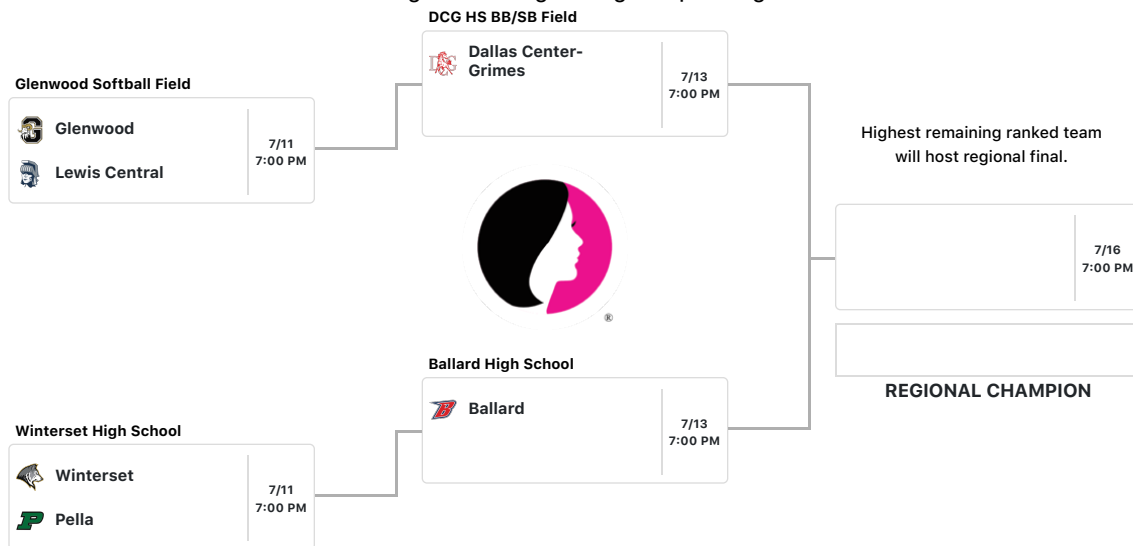

# Class 4A - Region 2

DOWNLOAD THE APP TODAY

Click on the game site to get Google Map driving directions.

Top team on the bracket is the designated home team and will occupy the third base dugout. There is no coin flip.

# Class 4A - Region 3

DOWNLOAD THE APP TODAY

Click on the game site to get Google Map driving directions.

Top team on the bracket is the designated home team and will occupy the third base dugout. There is no coin flip.

# Class 4A - Region 4

DOWNLOAD THE APP TODAY

Click on the game site to get Google Map driving directions.

Top team on the bracket is the designated home team and will occupy the third base dugout. There is no coin flip.

# Class 4A - Region 5

DOWNLOAD THE APP TODAY

Click on the game site to get Google Map driving directions.

Top team on the bracket is the designated home team and will occupy the third base dugout. There is no coin flip.