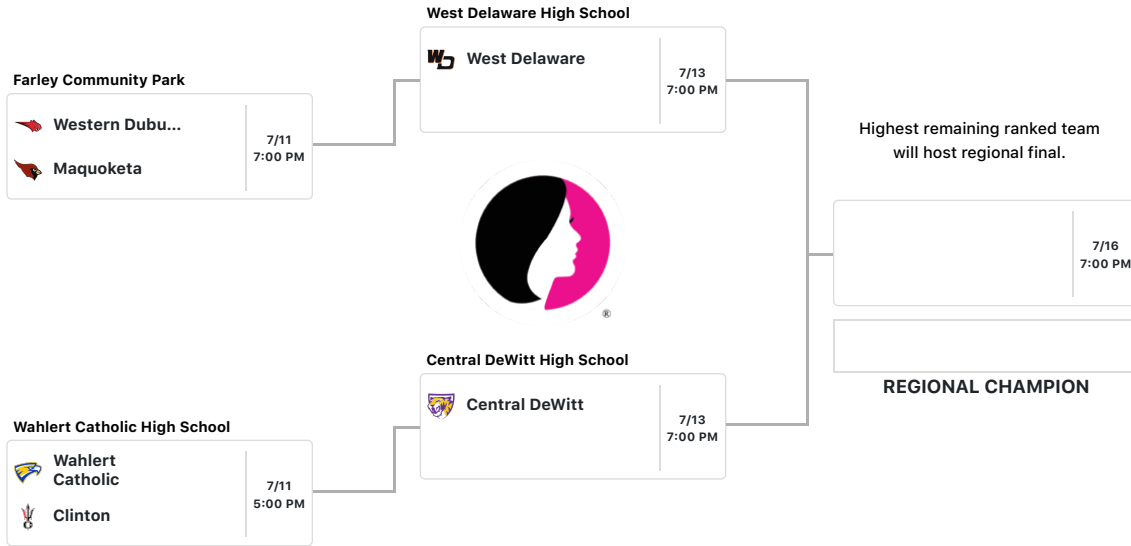

# Class 4A - Region 4

DOWNLOAD THE APP TODAY

Click on the game site to get Google Map driving directions.

Top team on the bracket is the designated home team and will occupy the third base dugout. There is no coin flip.

# Class 4A - Region 5

DOWNLOAD THE APP TODAY

Click on the game site to get Google Map driving directions.

Top team on the bracket is the designated home team and will occupy the third base dugout. There is no coin flip.

# Class 4A - Region 6

DOWNLOAD THE APP TODAY

Click on the game site to get Google Map driving directions.

Top team on the bracket is the designated home team and will occupy the third base dugout.

# Class 4A - Region 7

DOWNLOAD THE APP TODAY

Click on the game site to get Google Map driving directions.

Top team on the bracket is the designated home team and will occupy the third base dugout. There is no coin flip.