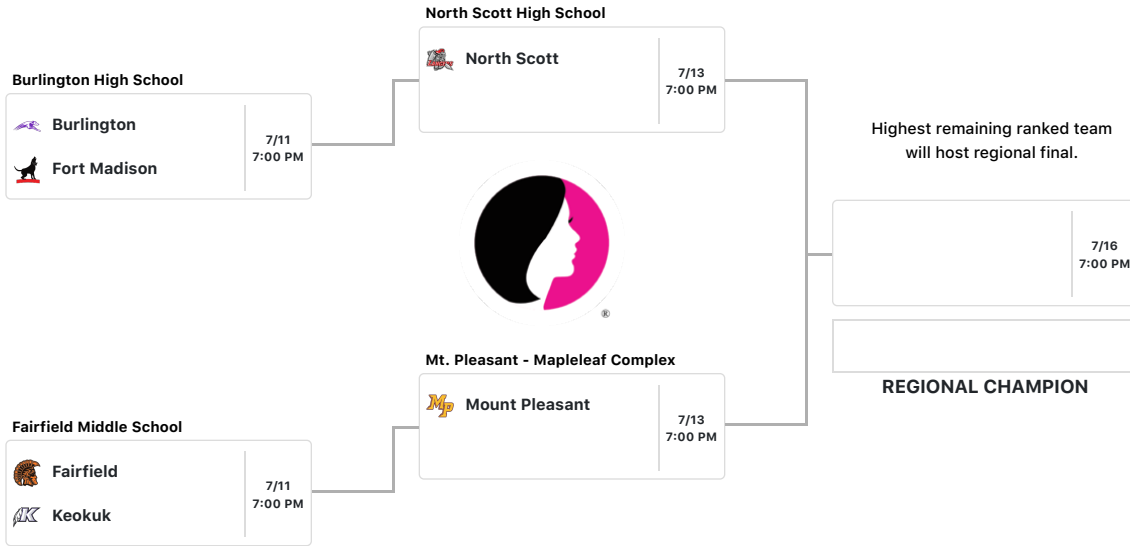

# Class 4A - Region 4

DOWNLOAD THE APP TODAY

Click on the game site to get Google Map driving directions.

Top team on the bracket is the designated home team and will occupy the third base dugout. There is no coin flip.

# Class 4A - Region 5

DOWNLOAD THE APP TODAY

Click on the game site to get Google Map driving directions.

Top team on the bracket is the designated home team and will occupy the third base dugout. There is no coin flip.

# Class 4A - Region 6

DOWNLOAD THE APP TODAY

Click on the game site to get Google Map driving directions.

Top team on the bracket is the designated home team and will occupy the third base dugout.

# Class 4A - Region 7

DOWNLOAD THE APP TODAY

Click on the game site to get Google Map driving directions.

Top team on the bracket is the designated home team and will occupy the third base dugout. There is no coin flip.