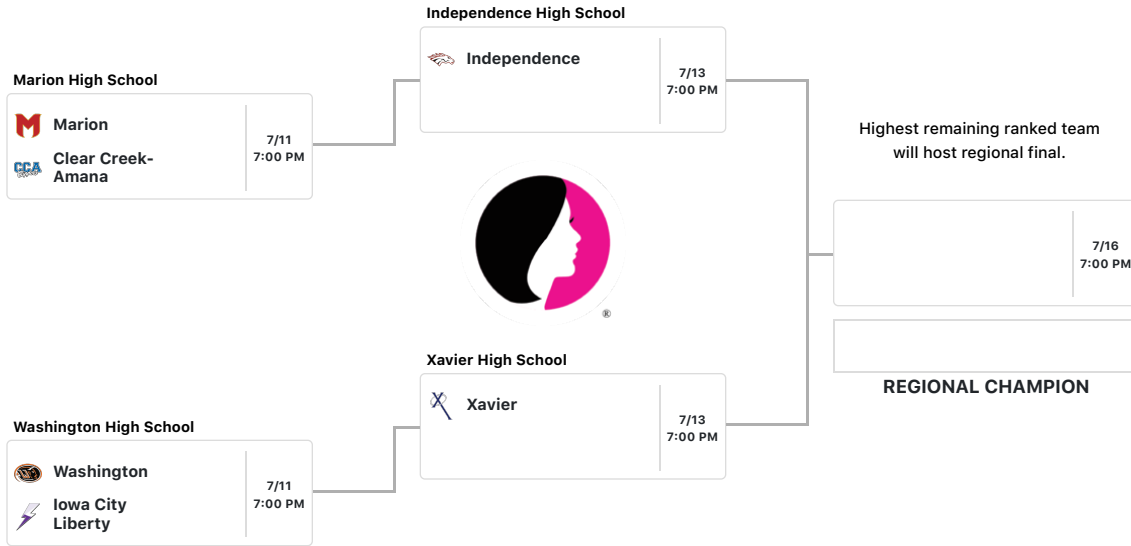

# Class 4A - Region 3

DOWNLOAD THE APP TODAY

Click on the game site to get Google Map driving directions.

Top team on the bracket is the designated home team and will occupy the third base dugout. There is no coin flip.

# Class 4A - Region 4

DOWNLOAD THE APP TODAY

Click on the game site to get Google Map driving directions.

Top team on the bracket is the designated home team and will occupy the third base dugout. There is no coin flip.

# Class 4A - Region 5

DOWNLOAD THE APP TODAY

Click on the game site to get Google Map driving directions.

Top team on the bracket is the designated home team and will occupy the third base dugout. There is no coin flip.

# Class 4A - Region 6

DOWNLOAD THE APP TODAY

Click on the game site to get Google Map driving directions.

Top team on the bracket is the designated home team and will occupy the third base dugout.