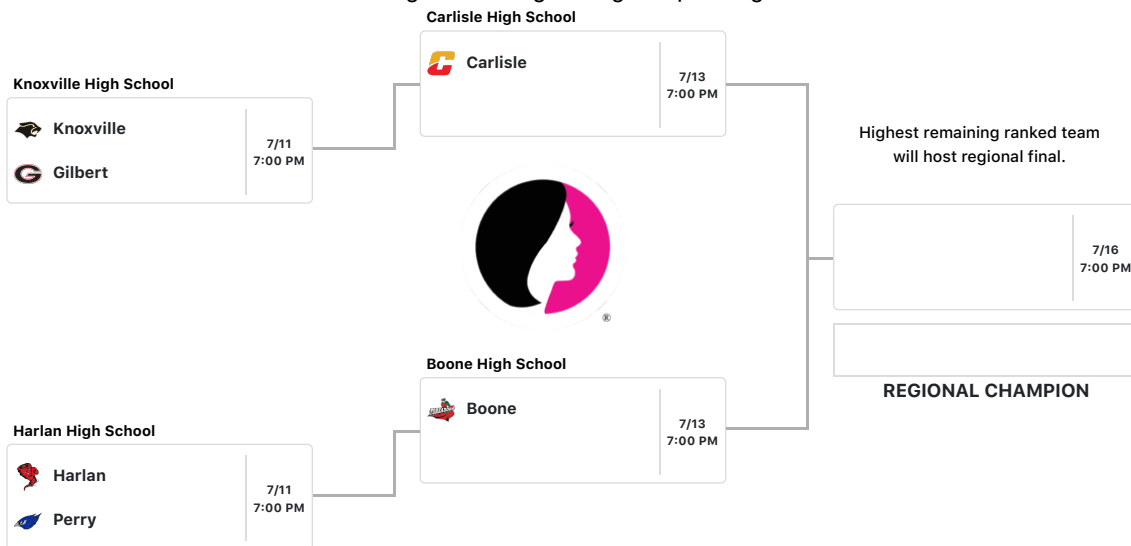

# Class 4A - Region 1

DOWNLOAD THE APP TODAY

Click on the game site to get Google Map driving directions.

Top team on the bracket is the designated home team and will occupy the third base dugout. There is no coin flip.

# Class 4A - Region 2

DOWNLOAD THE APP TODAY

Click on the game site to get Google Map driving directions.

Top team on the bracket is the designated home team and will occupy the third base dugout. There is no coin flip.

# Class 4A - Region 3

DOWNLOAD THE APP TODAY

Click on the game site to get Google Map driving directions.

Top team on the bracket is the designated home team and will occupy the third base dugout. There is no coin flip.

# Class 4A - Region 4

DOWNLOAD THE APP TODAY

Click on the game site to get Google Map driving directions.

Top team on the bracket is the designated home team and will occupy the third base dugout. There is no coin flip.