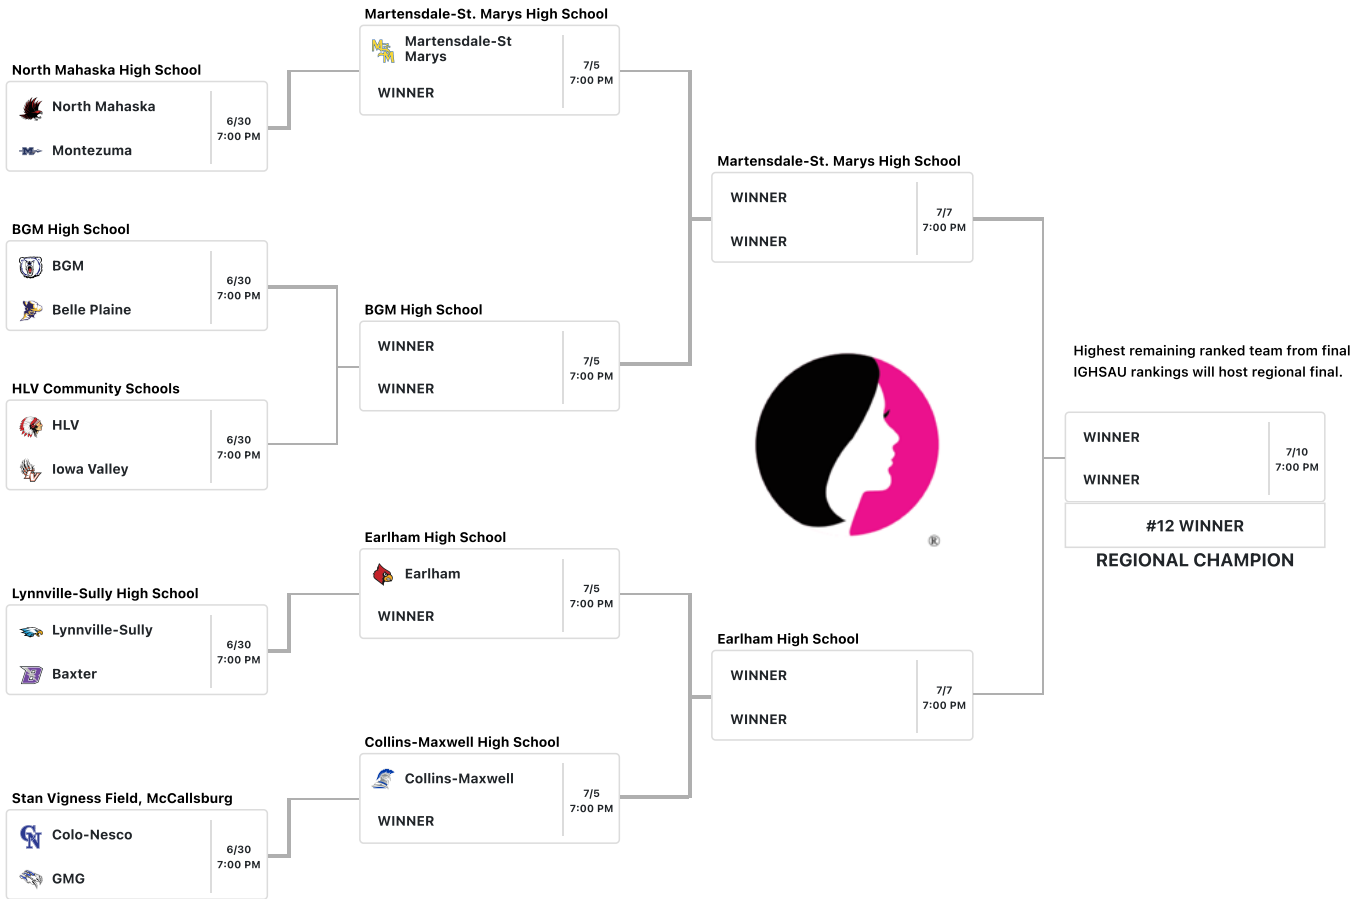

Click on the game site to get Google Map directions.

Top team on the bracket is the designated home team and will occupy the third base dugout.
There is no coin flip

Class 1A - Region 3

Click on the game site to get Google Map directions.

Top team on the bracket is the designated home team and will occupy the third base dugout.
There is no coin flip

Class 1A - Region 4

Click on the game site to get Google Map directions.

Top team on the bracket is the designated home team and will occupy the third base dugout.
There is no coin flip

Class 1A - Region 5

Click on the game site to get Google Map directions.

Top team on the bracket is the designated home team and will occupy the third base dugout.
There is no coin flip

Class 1A - Region 6

Click on the game site to get Google Map directions.

Top team on the bracket is the designated home team and will occupy the third base dugout.
There is no coin flip

Class 1A - Region 7

Click on the game site to get Google Map directions.