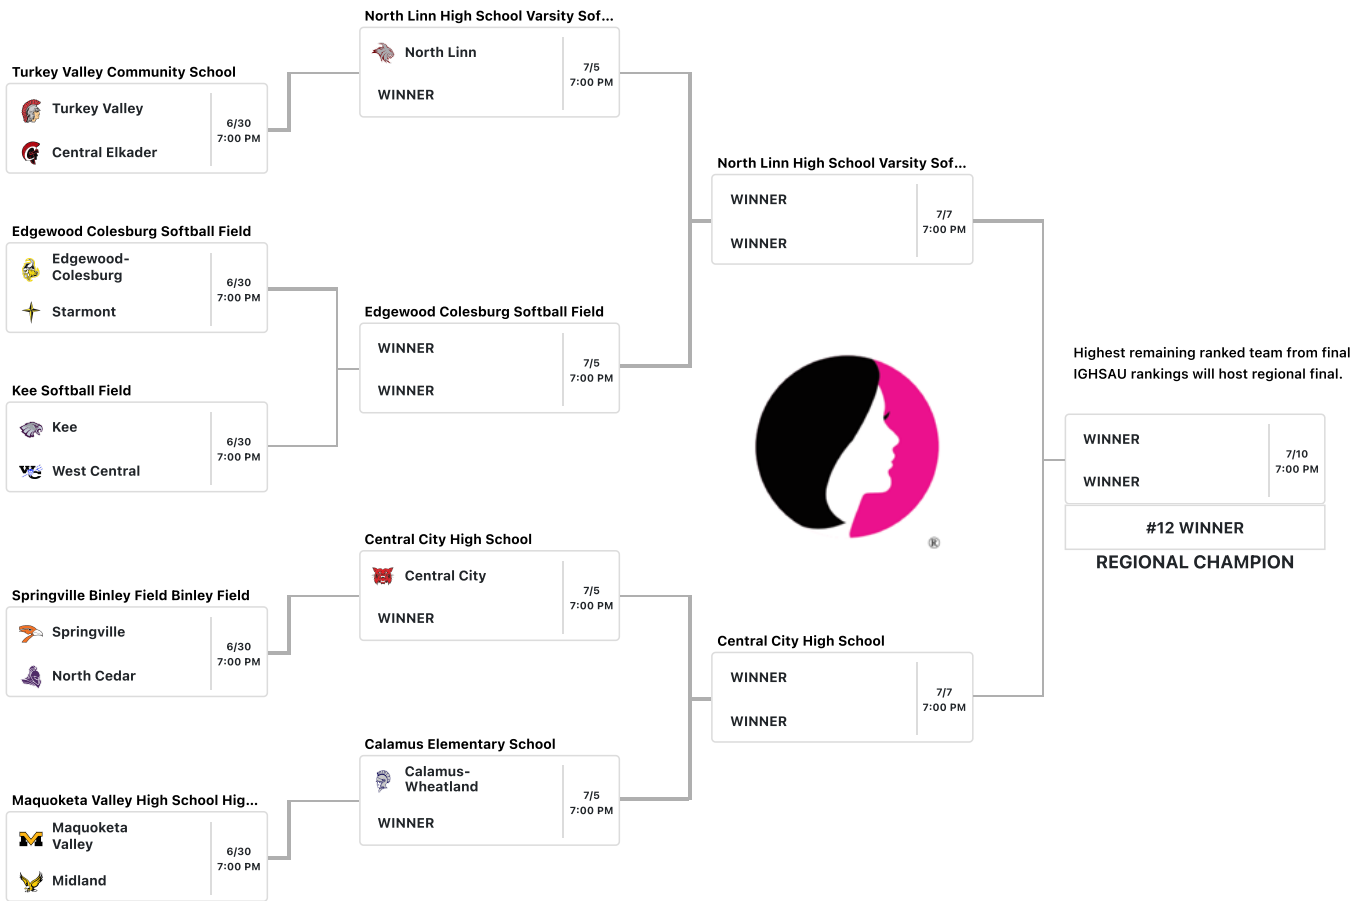

Top team on the bracket is the designated home team and will occupy the third base dugout.
There is no coin flip

Class 1A - Region 4

Click on the game site to get Google Map directions.

Top team on the bracket is the designated home team and will occupy the third base dugout.
There is no coin flip

Class 1A - Region 5

Click on the game site to get Google Map directions.

Top team on the bracket is the designated home team and will occupy the third base dugout.
There is no coin flip

Class 1A - Region 6

Click on the game site to get Google Map directions.

Top team on the bracket is the designated home team and will occupy the third base dugout.
There is no coin flip

Class 1A - Region 7

Click on the game site to get Google Map directions.

Top team on the bracket is the designated home team and will occupy the third base dugout.
There is no coin flip

Class 1A - Region 8

Click on the game site to get Google Map directions.

Top team on the bracket is the designated home team and will occupy the third base dugout.
There is no coin flip