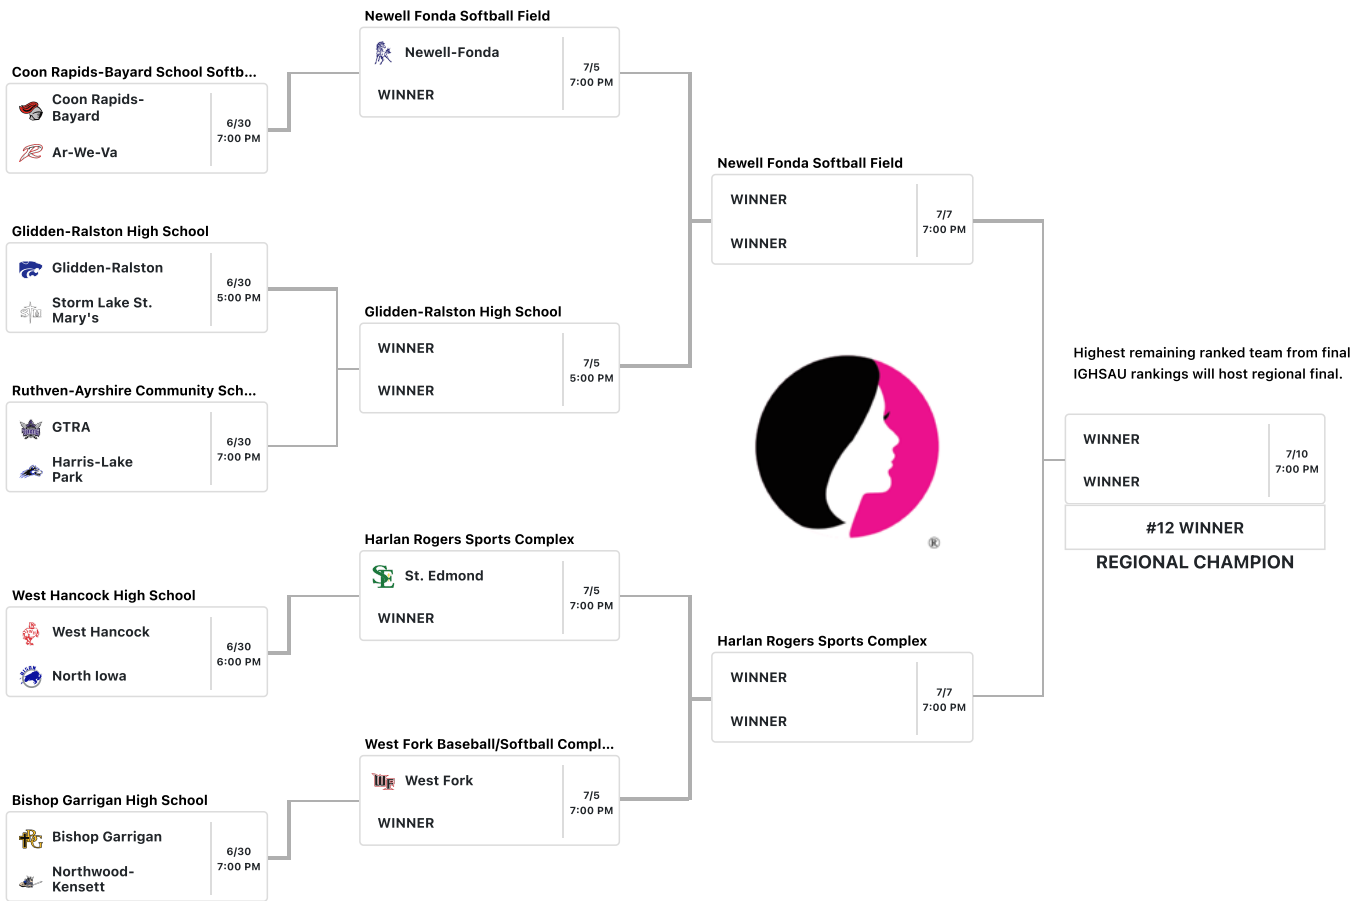

Class 1A - Region 1

Click on the game site to get Google Map directions.

Top team on the bracket is the designated home team and will occupy the third base dugout.
There is no coin flip

Class 1A - Region 2

Click on the game site to get Google Map directions.

Top team on the bracket is the designated home team and will occupy the third base dugout.
There is no coin flip

Class 1A - Region 3

Click on the game site to get Google Map directions.

Top team on the bracket is the designated home team and will occupy the third base dugout.
There is no coin flip

Class 1A - Region 4

Click on the game site to get Google Map directions.

Top team on the bracket is the designated home team and will occupy the third base dugout.
There is no coin flip

Class 1A - Region 5

Click on the game site to get Google Map directions.

Top team on the bracket is the designated home team and will occupy the third base dugout.
There is no coin flip

Class 1A - Region 6