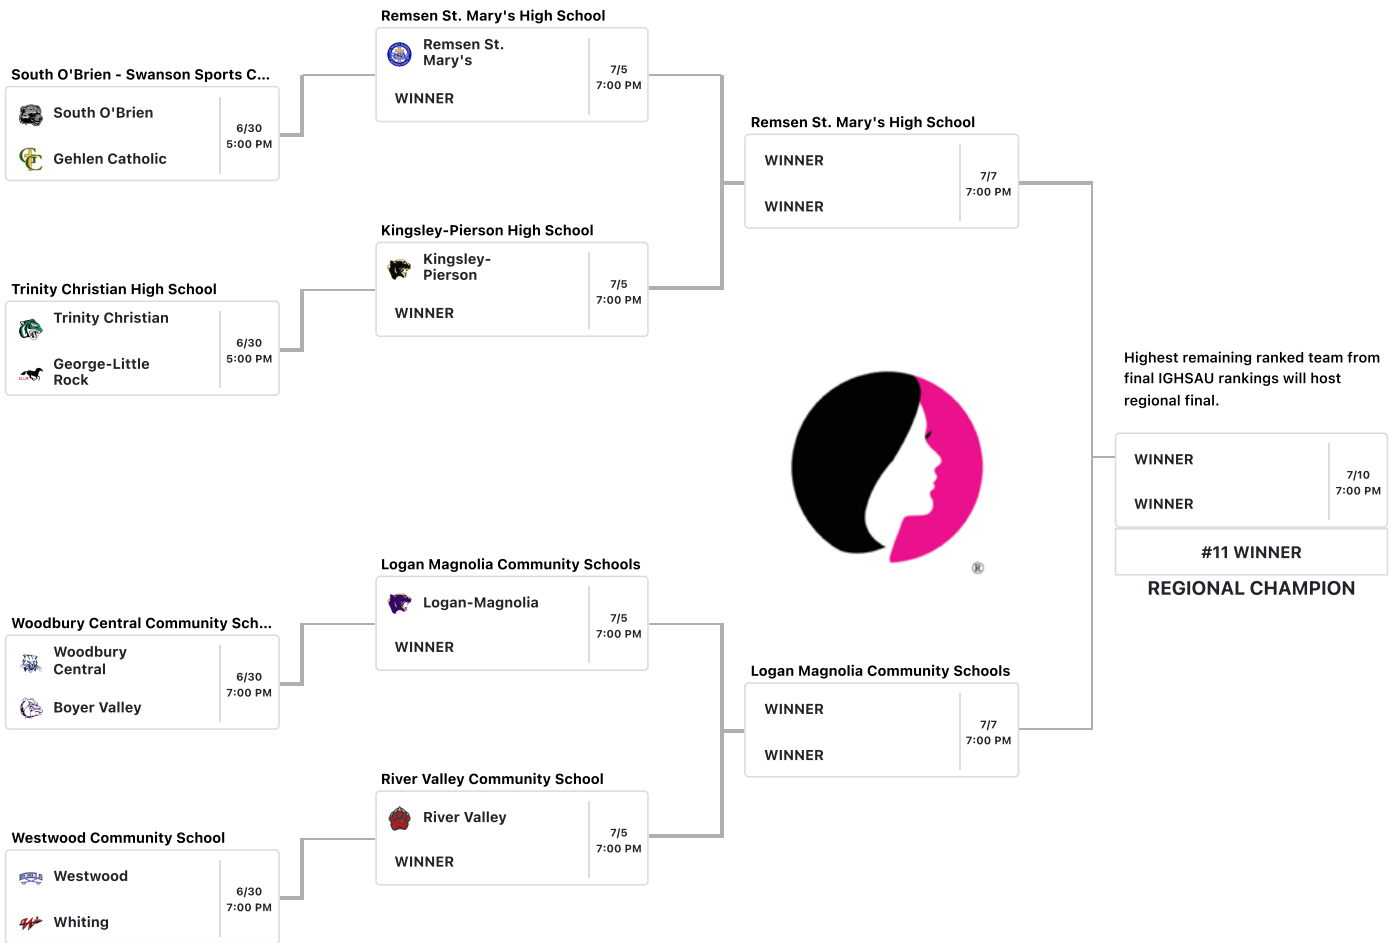

Class 1A - Region 1

Click on the game site to get Google Map directions.

Top team on the bracket is the designated home team and will occupy the third base dugout.
There is no coin flip

Class 1A - Region 2

Click on the game site to get Google Map directions.

Top team on the bracket is the designated home team and will occupy the third base dugout.
There is no coin flip

Class 1A - Region 3

Click on the game site to get Google Map directions.

Top team on the bracket is the designated home team and will occupy the third base dugout.
There is no coin flip

Class 1A - Region 4

Click on the game site to get Google Map directions.

Top team on the bracket is the designated home team and will occupy the third base dugout.
There is no coin flip

Class 1A - Region 5

Click on the game site to get Google Map directions.

Top team on the bracket is the designated home team and will occupy the third base dugout.
There is no coin flip

Class 1A - Region 6