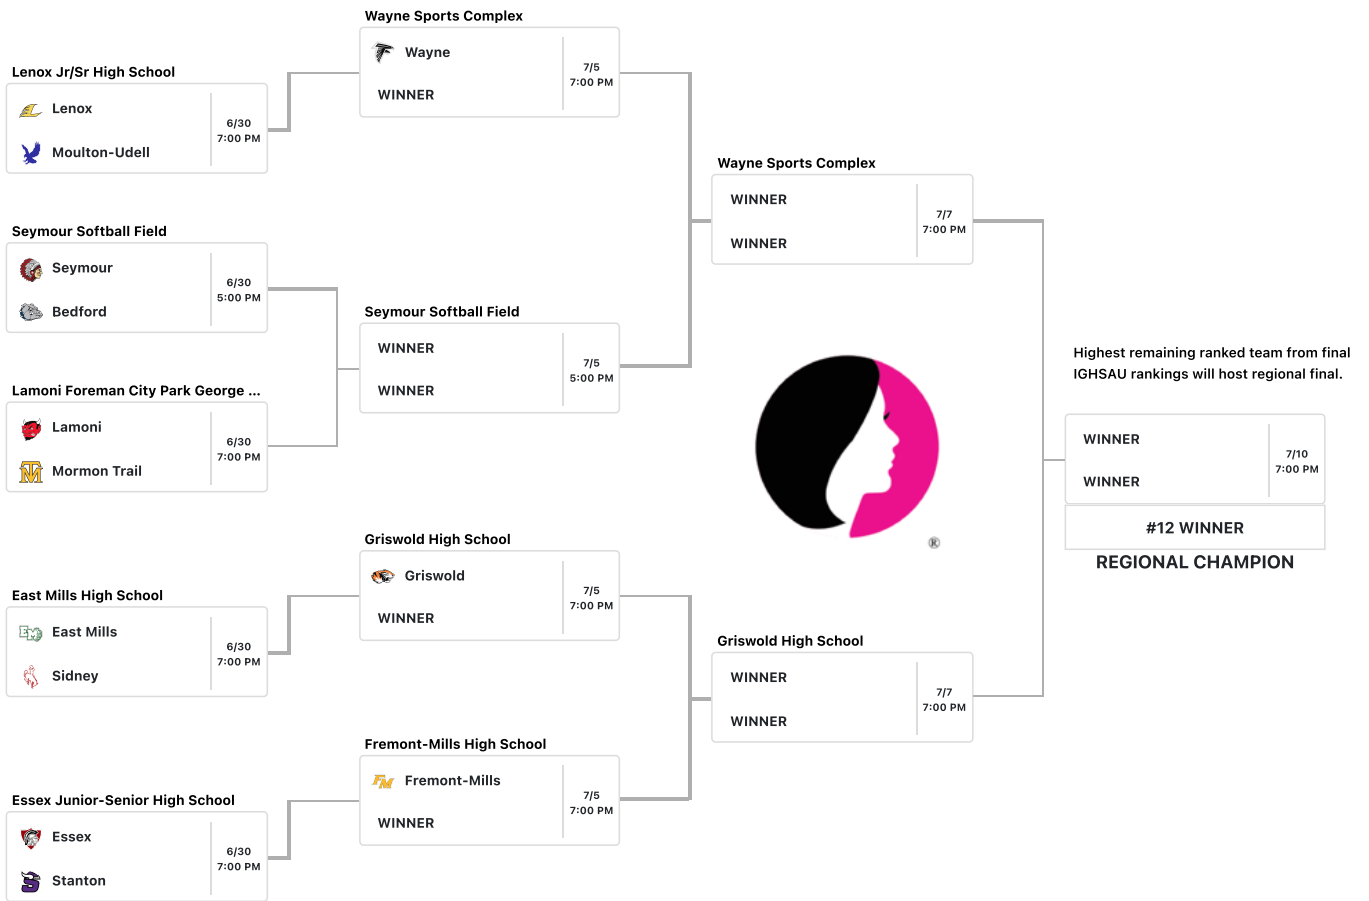

Class 1A - Region 1

Click on the game site to get Google Map directions.

Top team on the bracket is the designated home team and will occupy the third base dugout.
There is no coin flip

Class 1A - Region 2

Click on the game site to get Google Map directions.

Top team on the bracket is the designated home team and will occupy the third base dugout.
There is no coin flip

Class 1A - Region 3

Click on the game site to get Google Map directions.

Top team on the bracket is the designated home team and will occupy the third base dugout.
There is no coin flip

Class 1A - Region 4

Click on the game site to get Google Map directions.

Top team on the bracket is the designated home team and will occupy the third base dugout.
There is no coin flip

Class 1A - Region 5

Click on the game site to get Google Map directions.

Top team on the bracket is the designated home team and will occupy the third base dugout.
There is no coin flip

Class 1A - Region 6