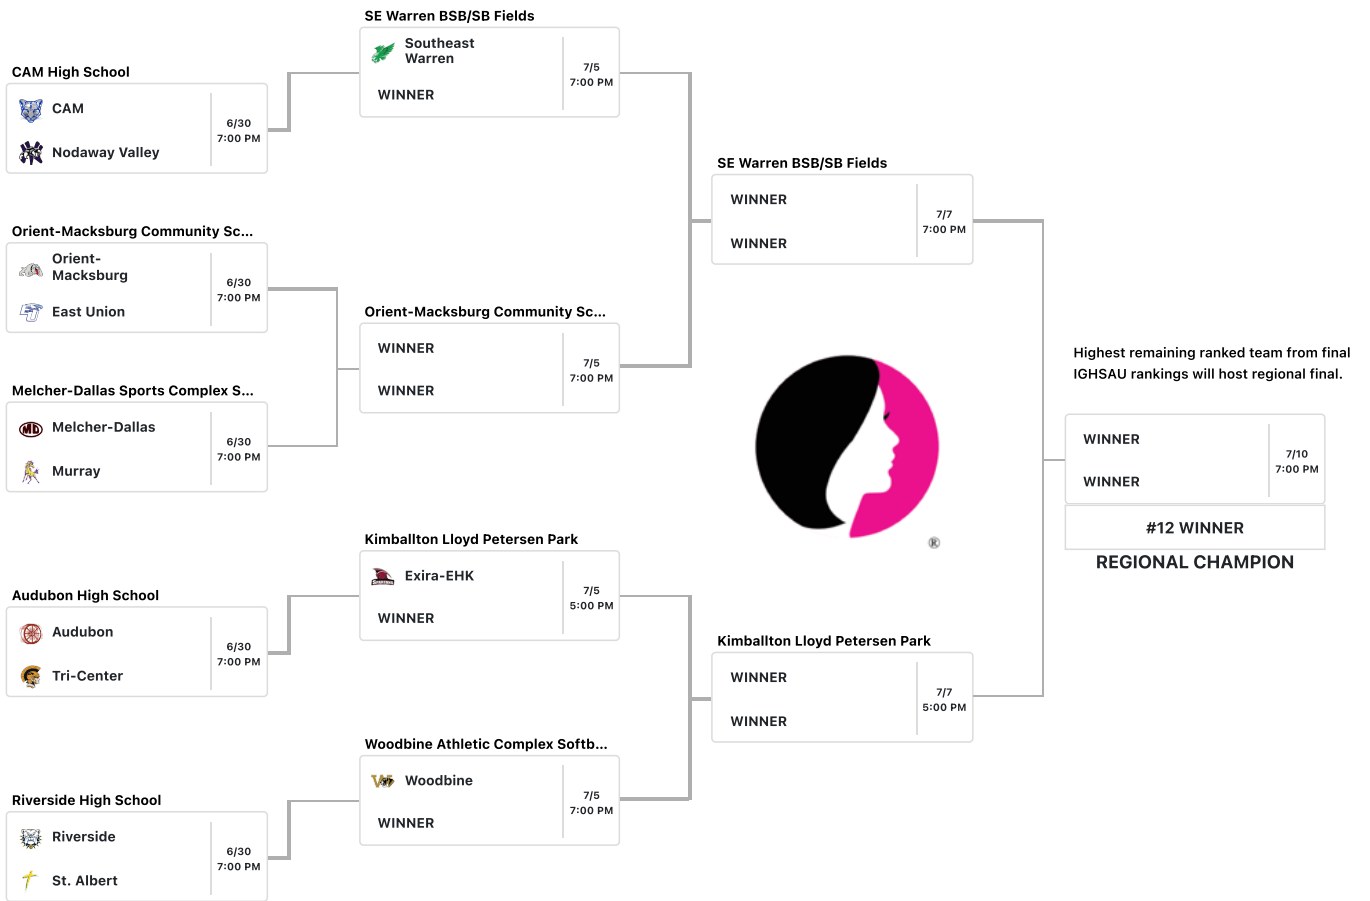

Class 1A - Region 1

Click on the game site to get Google Map directions.

Top team on the bracket is the designated home team and will occupy the third base dugout.
There is no coin flip

Class 1A - Region 2

Click on the game site to get Google Map directions.

Top team on the bracket is the designated home team and will occupy the third base dugout.
There is no coin flip

Class 1A - Region 3

Click on the game site to get Google Map directions.

Top team on the bracket is the designated home team and will occupy the third base dugout.
There is no coin flip

Class 1A - Region 4

Click on the game site to get Google Map directions.

Top team on the bracket is the designated home team and will occupy the third base dugout.
There is no coin flip

Class 1A - Region 5

Click on the game site to get Google Map directions.

Top team on the bracket is the designated home team and will occupy the third base dugout.
There is no coin flip

Class 1A - Region 6