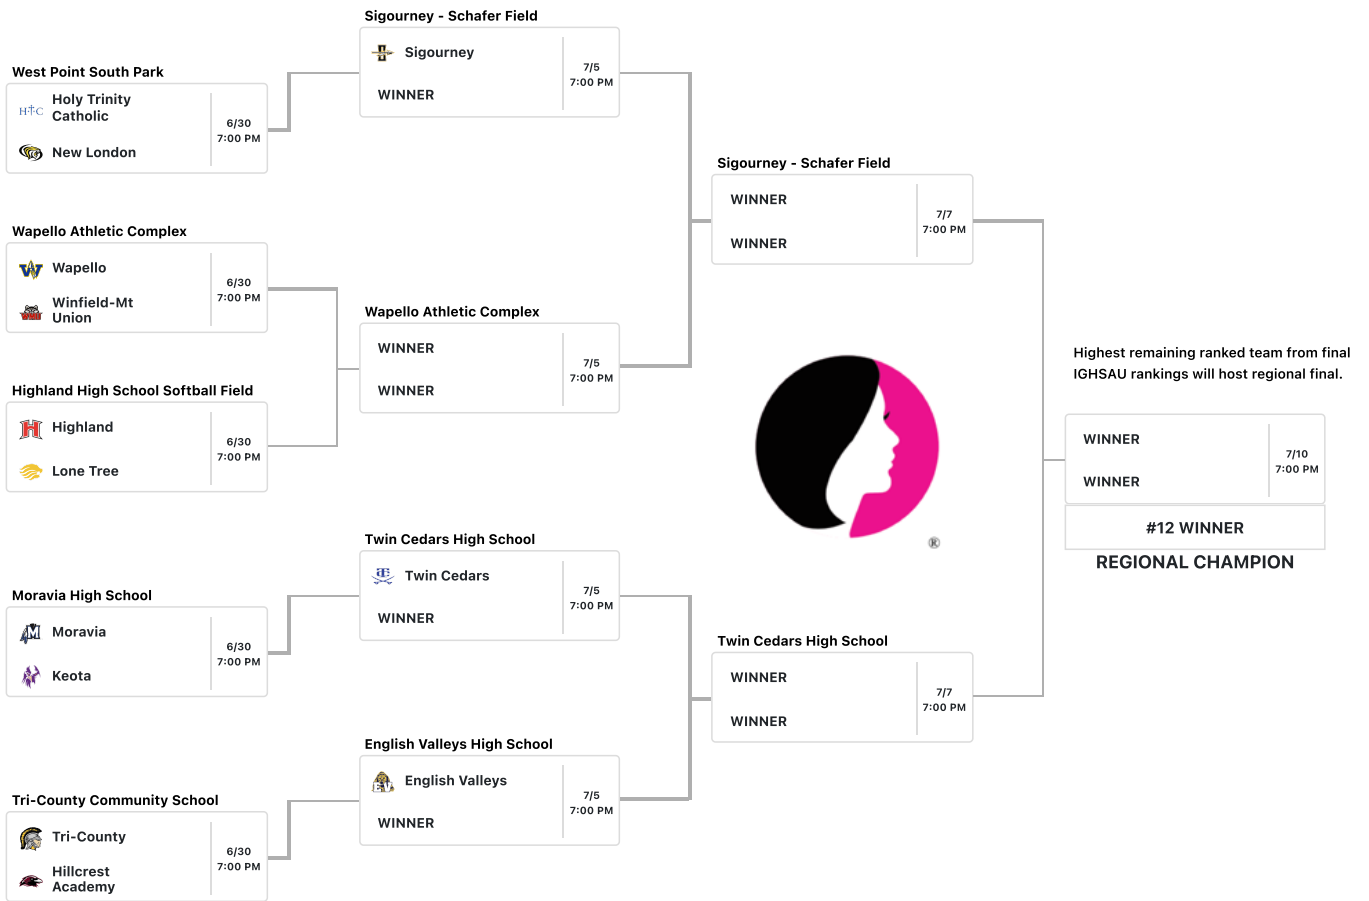

Top team on the bracket is the designated home team and will occupy the third base dugout.
There is no coin flip

Class 1A - Region 4

Click on the game site to get Google Map directions.

Top team on the bracket is the designated home team and will occupy the third base dugout.
There is no coin flip

Class 1A - Region 5

Click on the game site to get Google Map directions.

Top team on the bracket is the designated home team and will occupy the third base dugout.
There is no coin flip

Class 1A - Region 6

Click on the game site to get Google Map directions.

Top team on the bracket is the designated home team and will occupy the third base dugout.
There is no coin flip

Class 1A - Region 7

Click on the game site to get Google Map directions.

Top team on the bracket is the designated home team and will occupy the third base dugout.
There is no coin flip

Class 1A - Region 8

Click on the game site to get Google Map directions.

Top team on the bracket is the designated home team and will occupy the third base dugout.
There is no coin flip