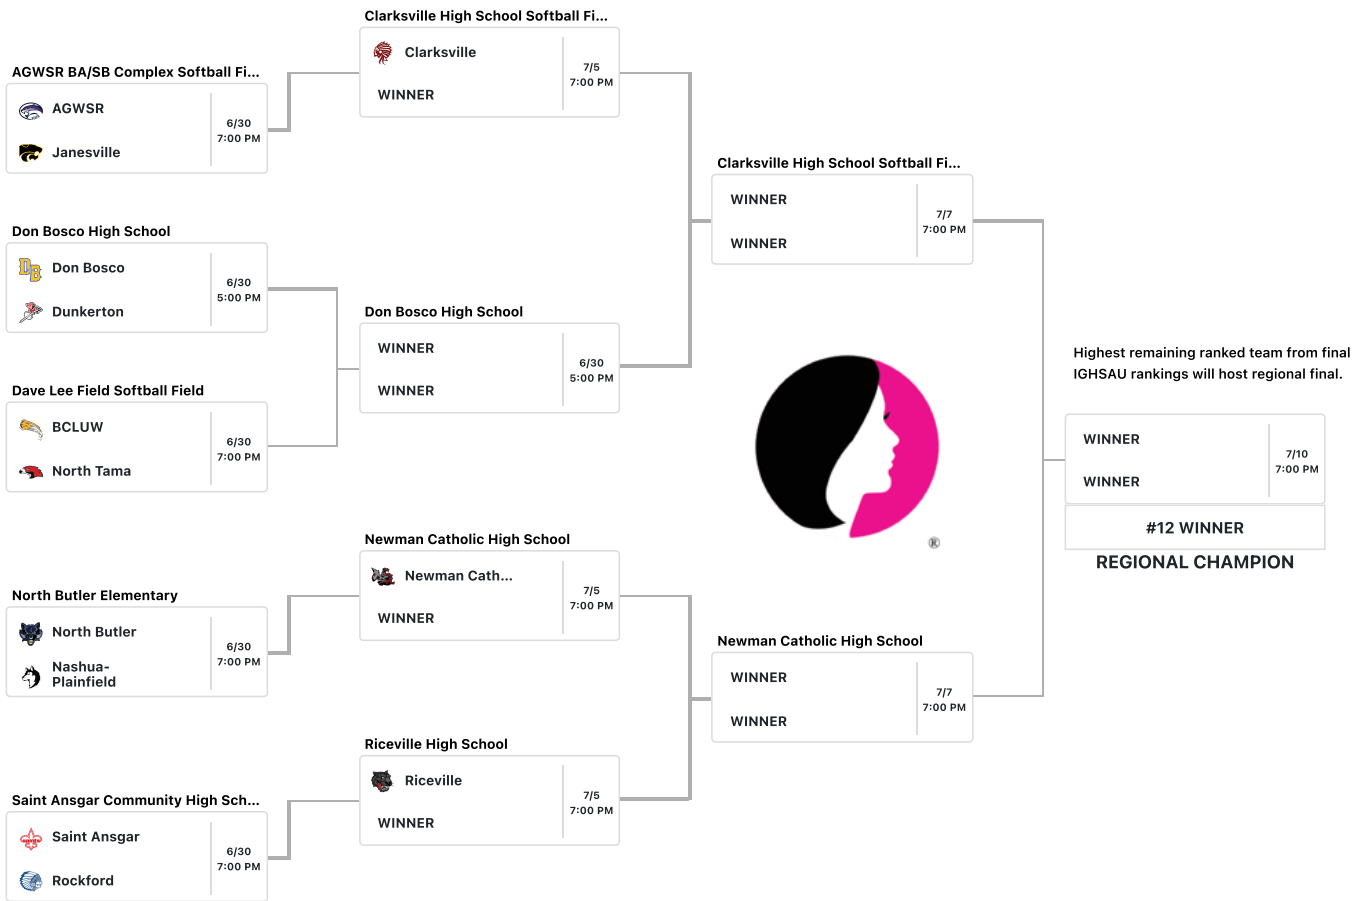

Top team on the bracket is the designated home team and will occupy the third base dugout.
There is no coin flip

Class 1A - Region 4

Click on the game site to get Google Map directions.

Top team on the bracket is the designated home team and will occupy the third base dugout.
There is no coin flip

Class 1A - Region 5

Click on the game site to get Google Map directions.

Top team on the bracket is the designated home team and will occupy the third base dugout.
There is no coin flip

Class 1A - Region 6

Click on the game site to get Google Map directions.

Top team on the bracket is the designated home team and will occupy the third base dugout.
There is no coin flip

Class 1A - Region 7

Click on the game site to get Google Map directions.

Top team on the bracket is the designated home team and will occupy the third base dugout.
There is no coin flip

Class 1A - Region 8

Click on the game site to get Google Map directions.

Top team on the bracket is the designated home team and will occupy the third base dugout.
There is no coin flip