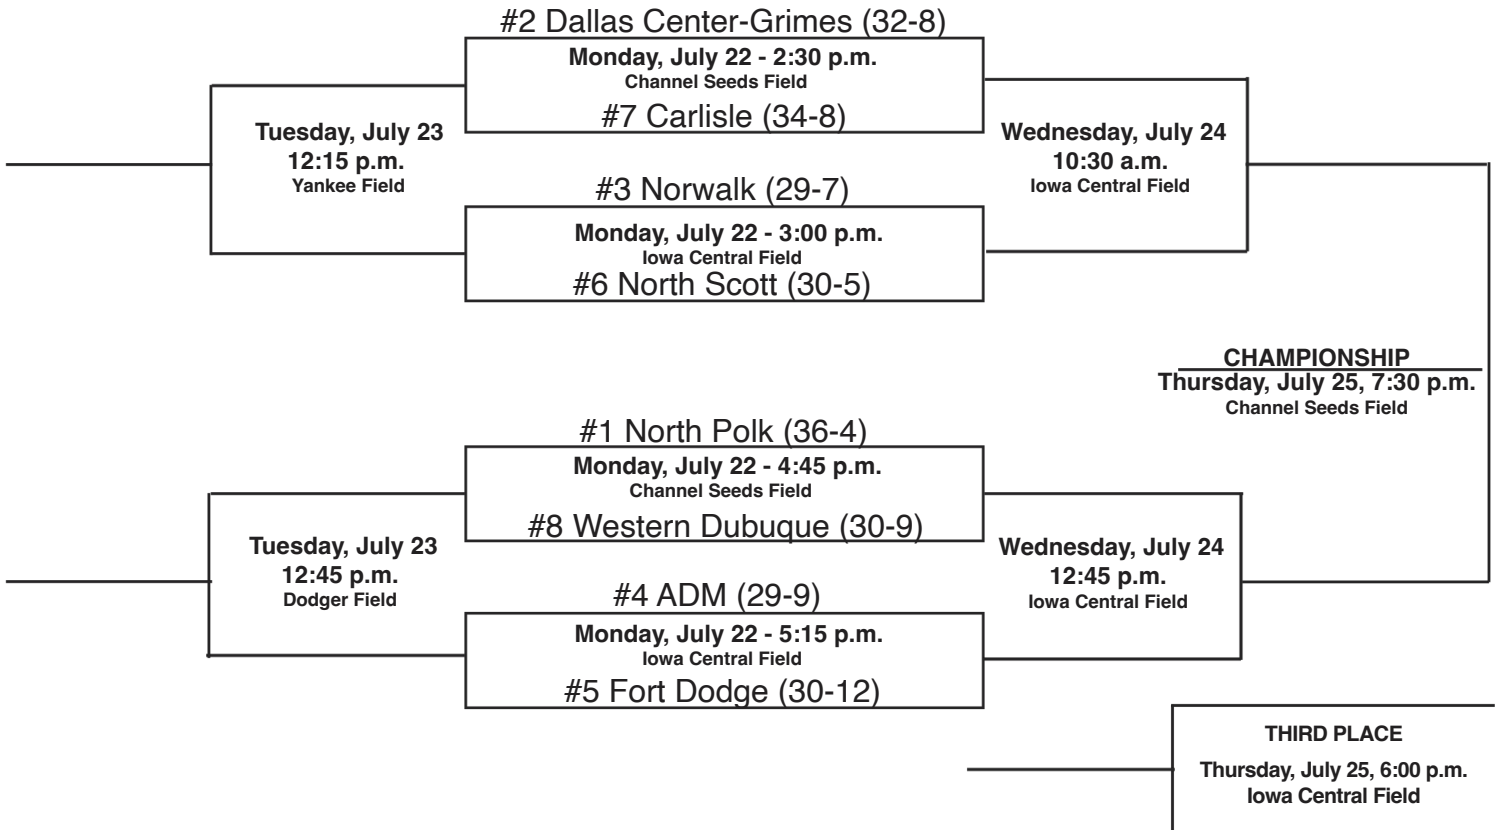

# CLASS 5A STATE SOFTBALL SCHEDULE

# CLASS 4A STATE SOFTBALL SCHEDULE

# CLASS 3A STATE SOFTBALL SCHEDULE