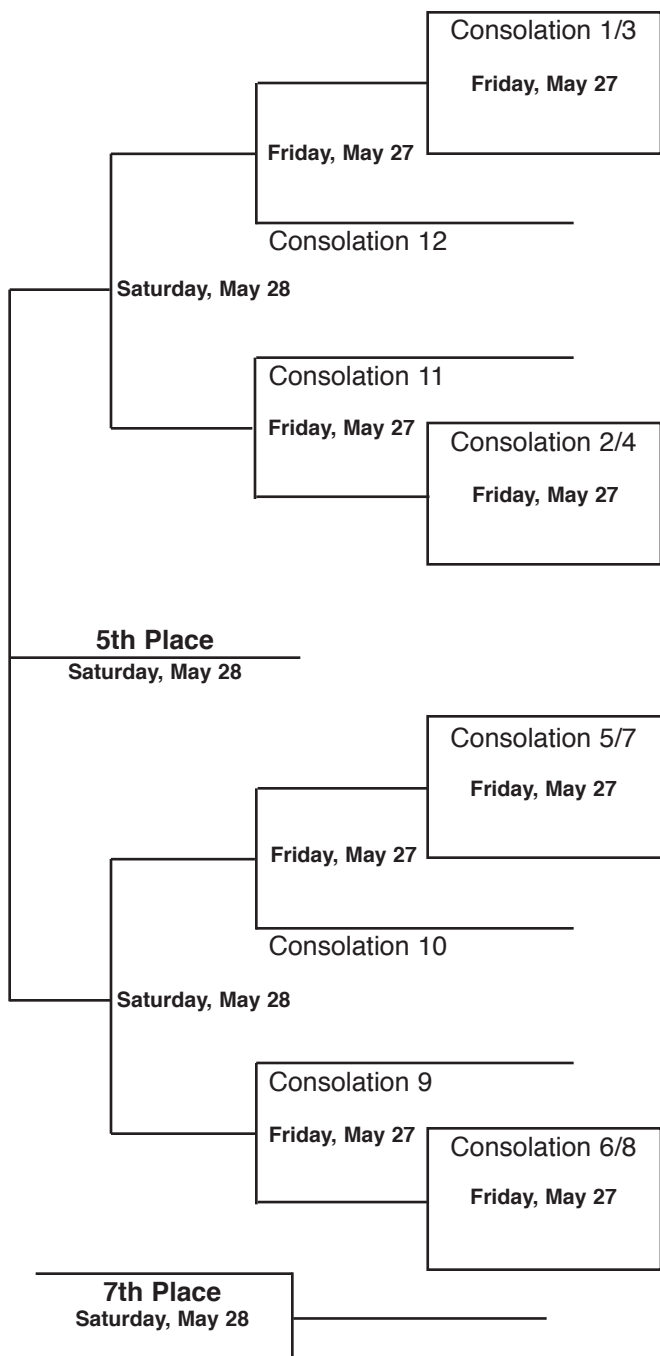

2022 State Tennis Tournament - Class 1A Doubles Draw

Consolation Bracket

No Add Scoring