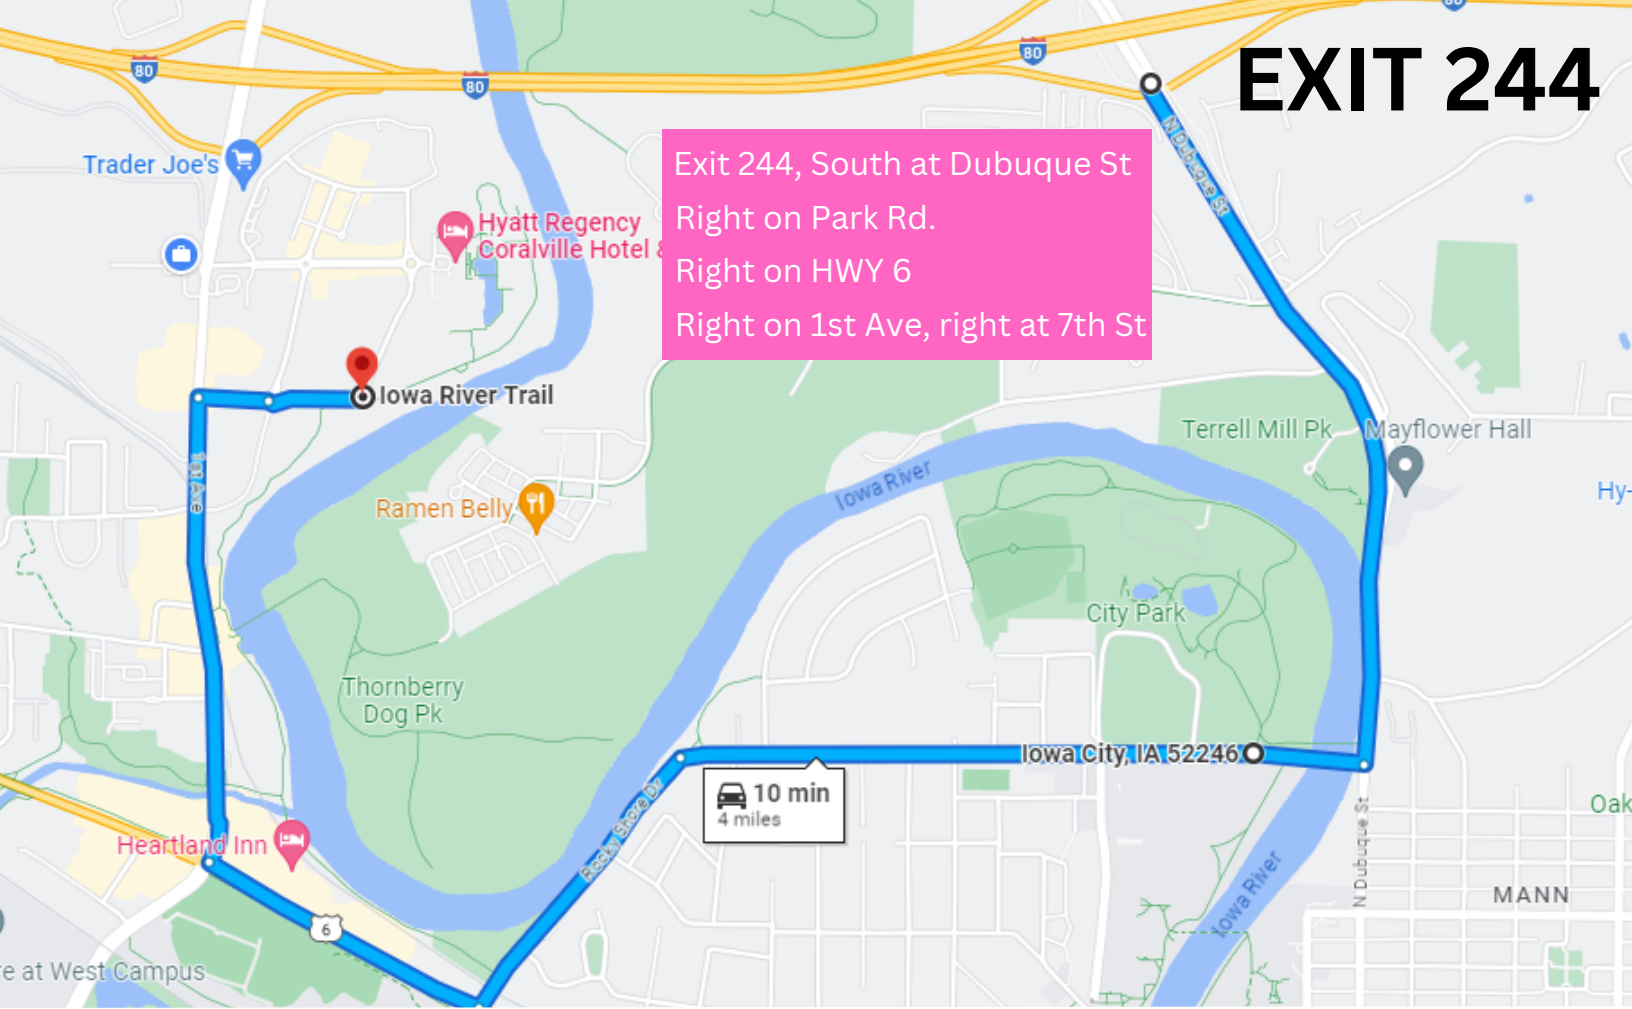

EXIT 244

Exit 244, South at Dubuque St
Right on Park Rd.
Right on HWY 6
Right on 1st Ave, right at 7th St

EXIT 240

Exit 240, South at Coral Ridge Ave
Left on HWY 6
Left on 1st Ave, right at 7th street