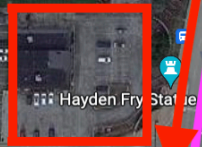

Designated Media Parking

Media Parking

Media members may park in any of the public lots that are available. However, there will be designated parking for media only in the Coralville CVB lot.

Enter the arena through the Green State Family Fieldhouse on the south end of the arena.

VIP / Officials Parking

- 1) Take 1st Ave to E 7th St
- 2) Take E 7th east to Quarry Road
- 3) Left on Quarry Road
- 4) Left into Iowa Heartlanders Hockey parking
- 5) Park in Loading Dock area

Enter through Loading Dock entrance (tent)